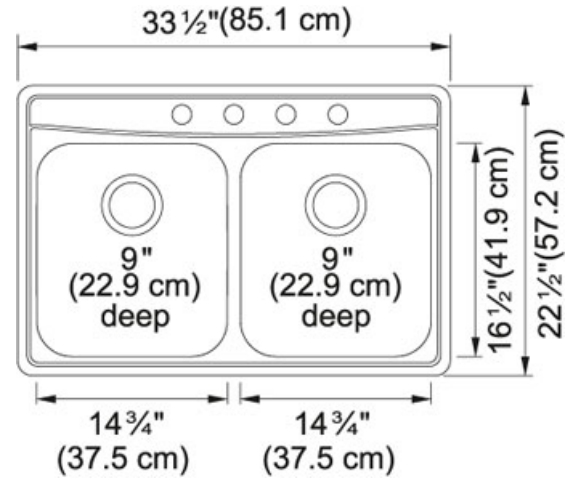

Evolution EVDCG904-18 Brushed Steel | 127.0377.239

FAMILY : Sinks | SERIE : Evolution | MODEL : EVDCG904-18 | FINISH : Brushed Steel | INSTALLATION TYPE : Topmount |
 STYLE : Traditional

TECHNICAL DATA

Minimum Cabinet Size	36"
Drain Opening	3 1/2"
Length overall	33 1/2"
Width overall	22 1/2"
Depth Overall	9"
Length of large bowl	16 1/2"
Width of large bowl	14 3/4"
Depth of large bowl	9"
Number of Bowls	2
Type of Material	18 Gauge Stainless Steel
Where to buy	Home Center
Where to buy	Home Center