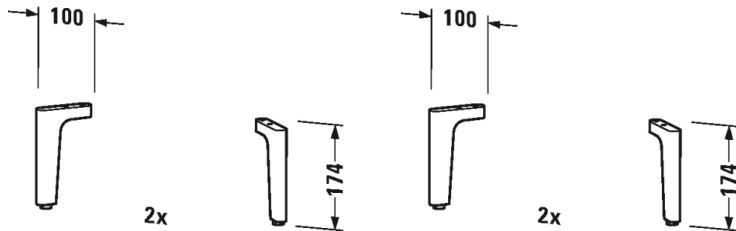

Legs # UV9918

| < 3 7/8" Inch > |

Legs	Dimension	Weight	Order number
Chrome, 2 pieces			
Colors			
Variant	3 7/8" x 1 3/4" Inch		UV9918
Suitable products			
Vanity unit floorstanding 2 drawers, upper drawer including cut-out for siphon and siphon cover, for Happy D.2 # 231860 (not ground), 22 5/8" x 18 7/8" Inch	22 5/8" x 18 7/8" Inch		H26371
Vanity unit floorstanding 2 drawers, upper drawer including cut-out for siphon and siphon cover, for Happy D.2 # 231865 (not ground), 24 5/8" x 18 7/8" Inch	24 5/8" x 18 7/8" Inch		H26372
Vanity unit floorstanding 2 drawers, upper drawer including cut-out for siphon and siphon cover, for Happy D.2 # 231880 (not ground), 30 1/2" x 18 7/8" Inch	30 1/2" x 18 7/8" Inch		H26373
Vanity unit floorstanding 2 drawers, upper drawer including cut-out for siphon and siphon cover, for Happy D.2 # 231810 (not ground), 38 3/8" x 18 7/8" Inch	38 3/8" x 18 7/8" Inch		H26374
Vanity unit floorstanding 2 drawers, upper drawer including cut-out for siphon and siphon cover, for Happy D.2 # 231812 (not ground), 46 1/4" x 18 7/8" Inch	46 1/4" x 18 7/8" Inch		H26375

All drawings contain the necessary measurements which are subject to standard tolerances. They are stated in inch & mm and are non-binding. Exact measurements, in particular for customized installation scenarios, can only be taken from the finished ceramic piece.