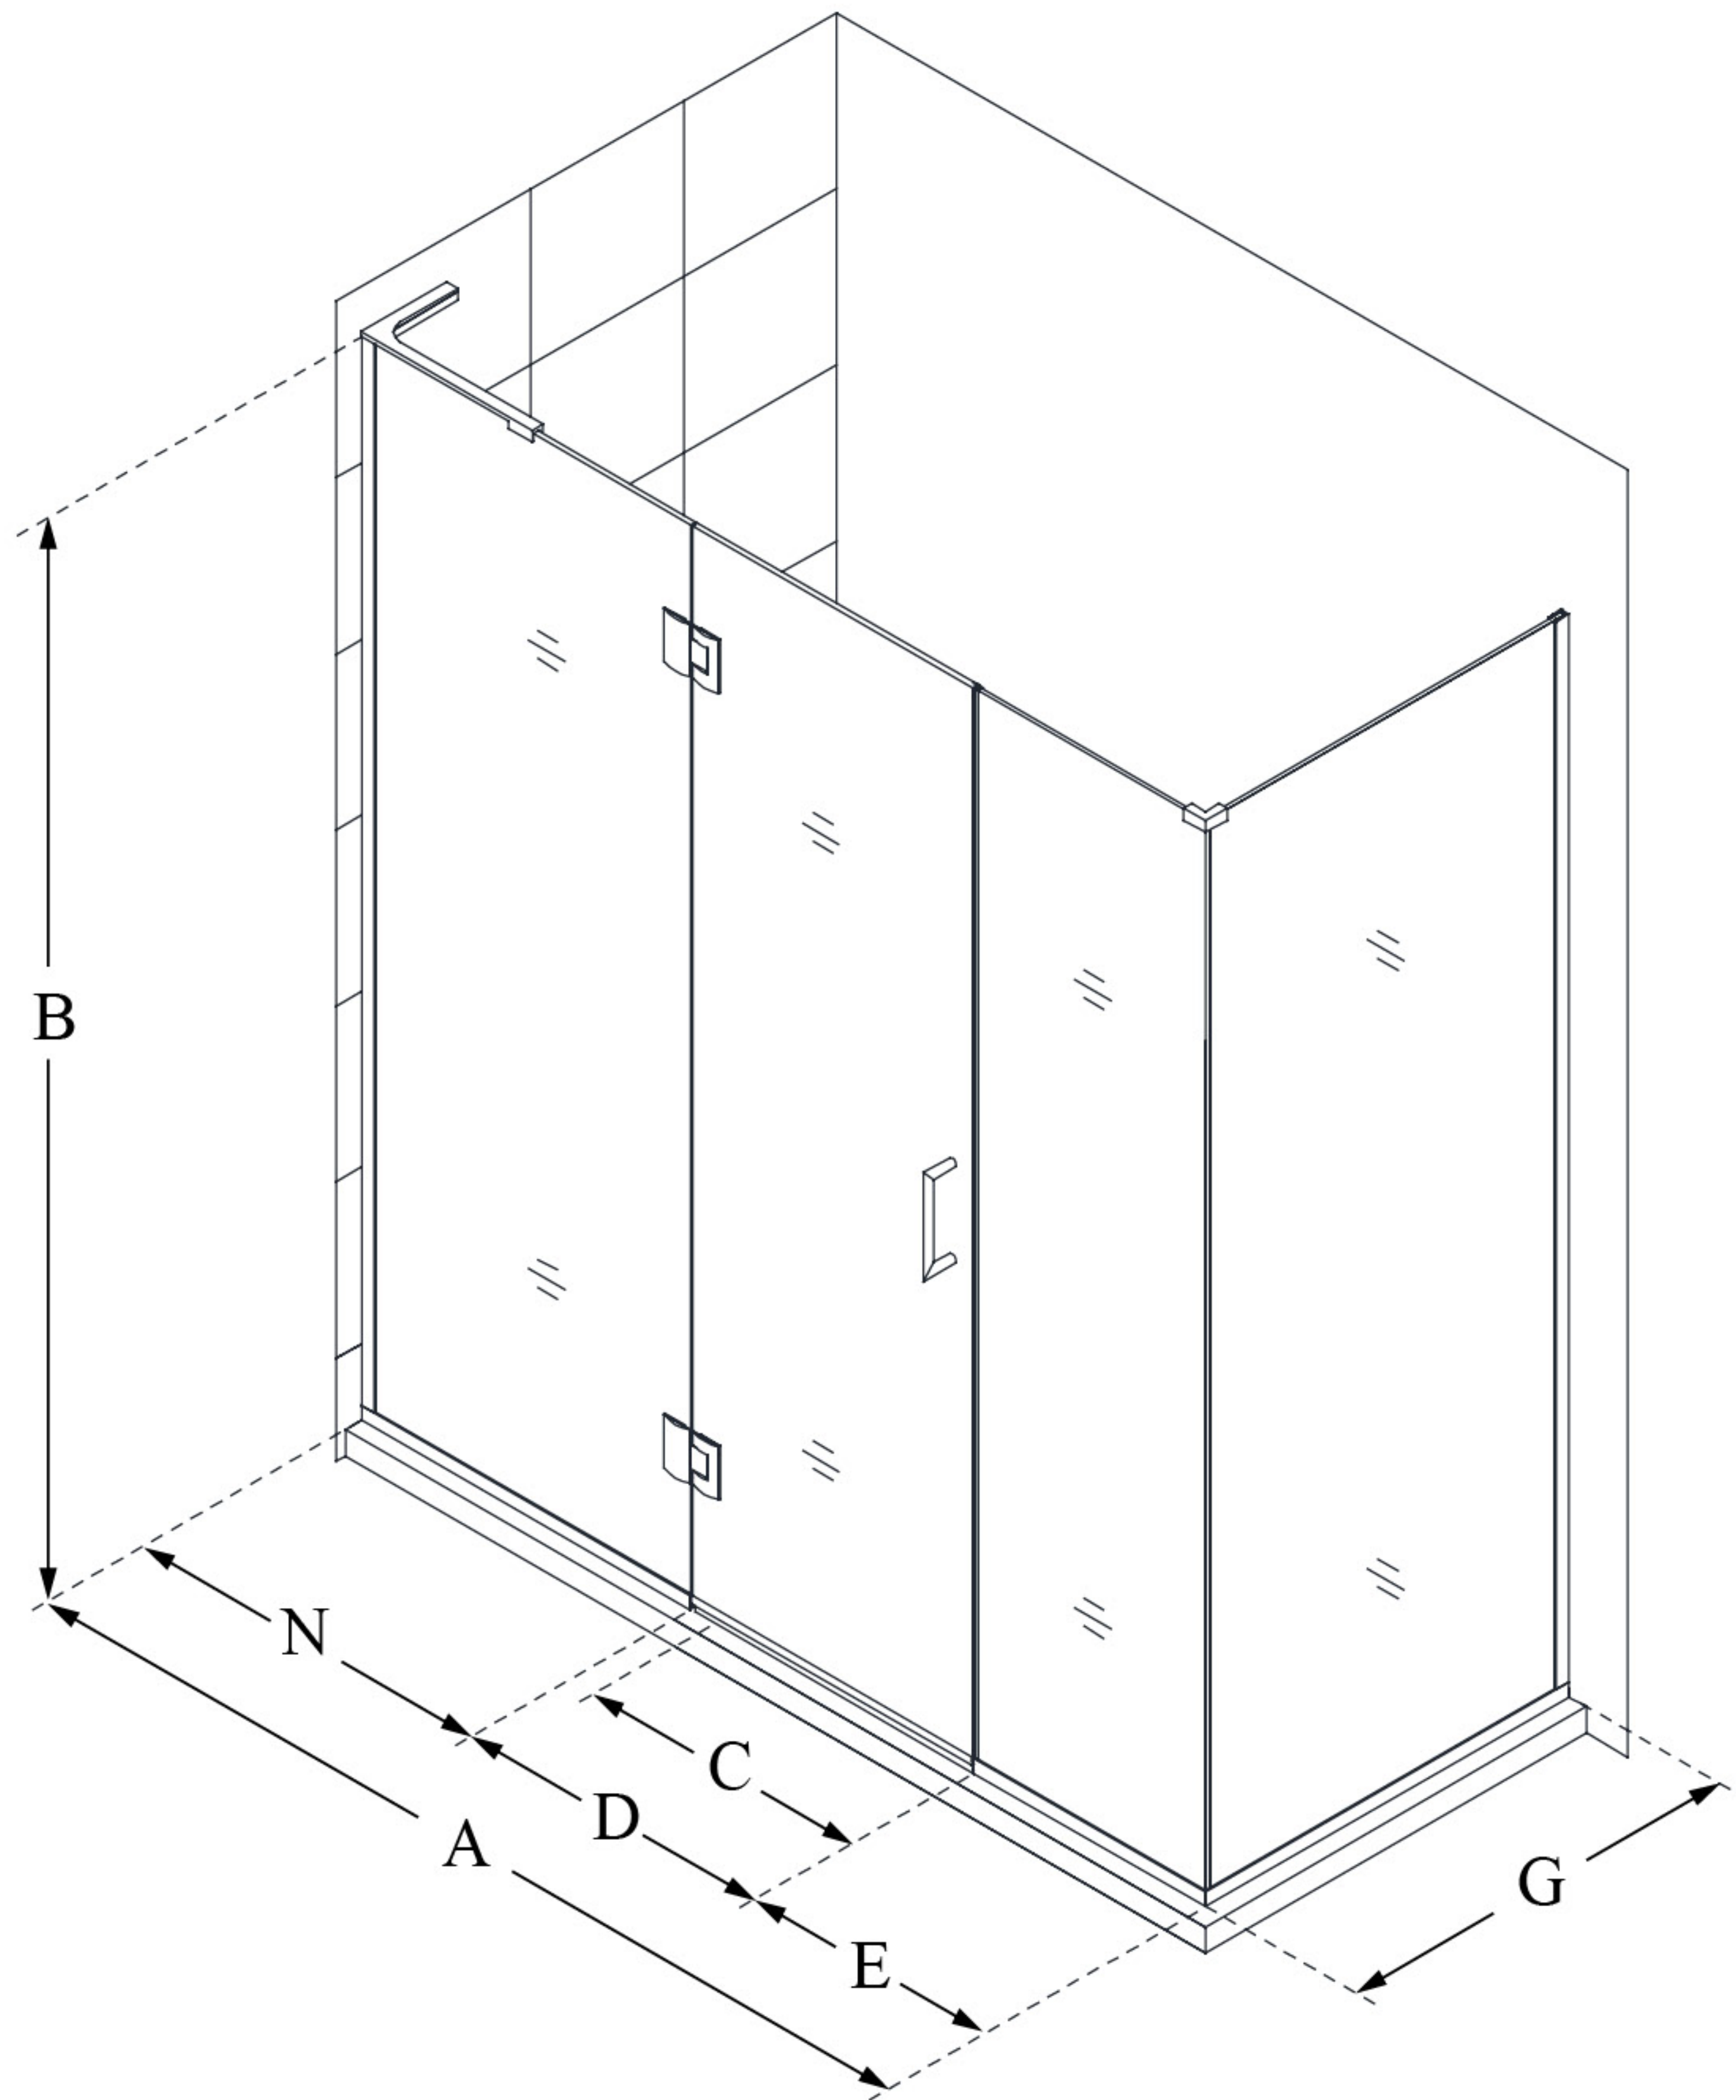

E32614530

UNIDOOR-X

DreamLine Unidoor-X 64 1/2" W
x 30 3/8" D x 72" H Frameless
Hinged Shower Enclosure, Clear
Glass

SWING DOOR

CONFIGURATION DIMENSIONS:

A: 64 1/2"

MODEL WIDTH

B: 72"

MODEL HEIGHT

C: 25"

ACCESS WIDTH

D: 26"

DOOR WIDTH

E: 14 1/2"

INLINE PANEL WIDTH

G: 30 3/8"

RETURN PANEL WIDTH

N: 24"

HINGE PANEL WIDTH

DreamLine reserves the right to update or modify the hardware or materials pictured without prior notice for the purpose of product improvement and customer satisfaction.