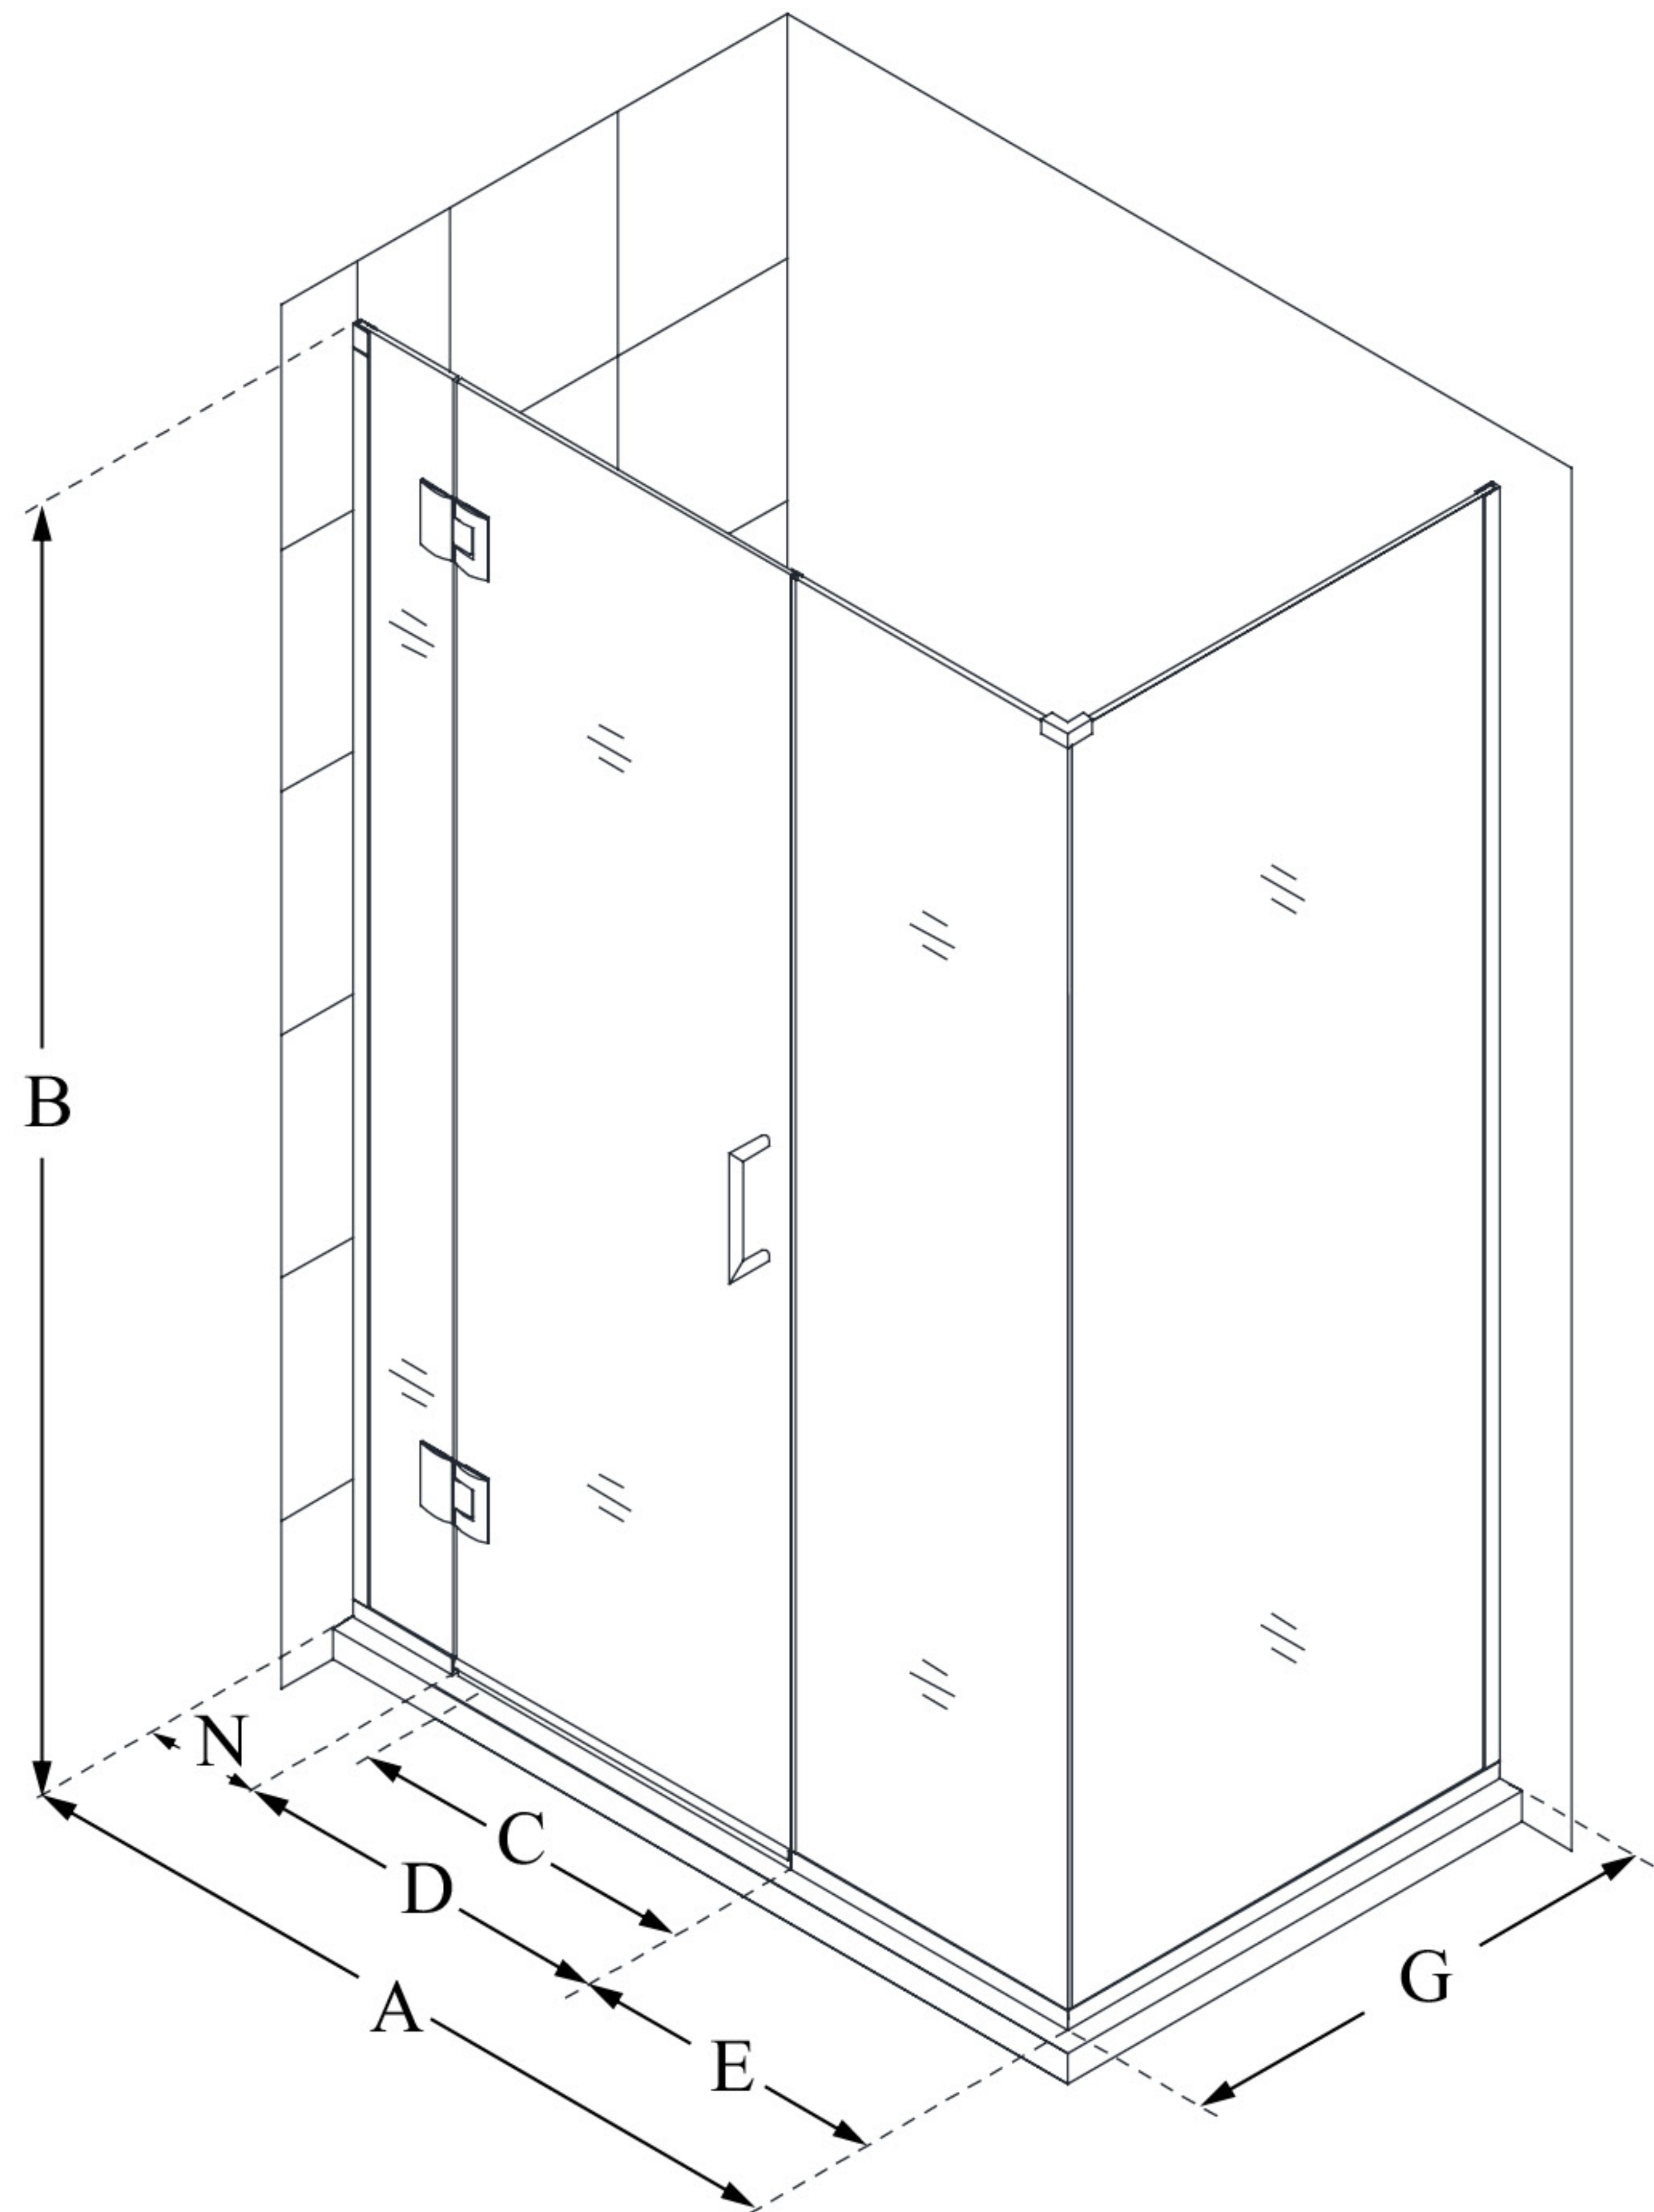

E1283030

UNIDOOR-X

DreamLine Unidoor-X 64" W x 30
3/8" D x 72" H Frameless Hinged
Shower Enclosure, Clear Glass

SWING DOOR

CONFIGURATION DIMENSIONS:

A: 64"

MODEL WIDTH

B: 72"

MODEL HEIGHT

C: 27"

ACCESS WIDTH

D: 28"

DOOR WIDTH

E: 30"

INLINE PANEL WIDTH

G: 30 3/8"

RETURN PANEL WIDTH

N: 6"

HINGE PANEL WIDTH

DreamLine reserves the right to update or modify the hardware or materials pictured without prior notice for the purpose of product improvement and customer satisfaction.