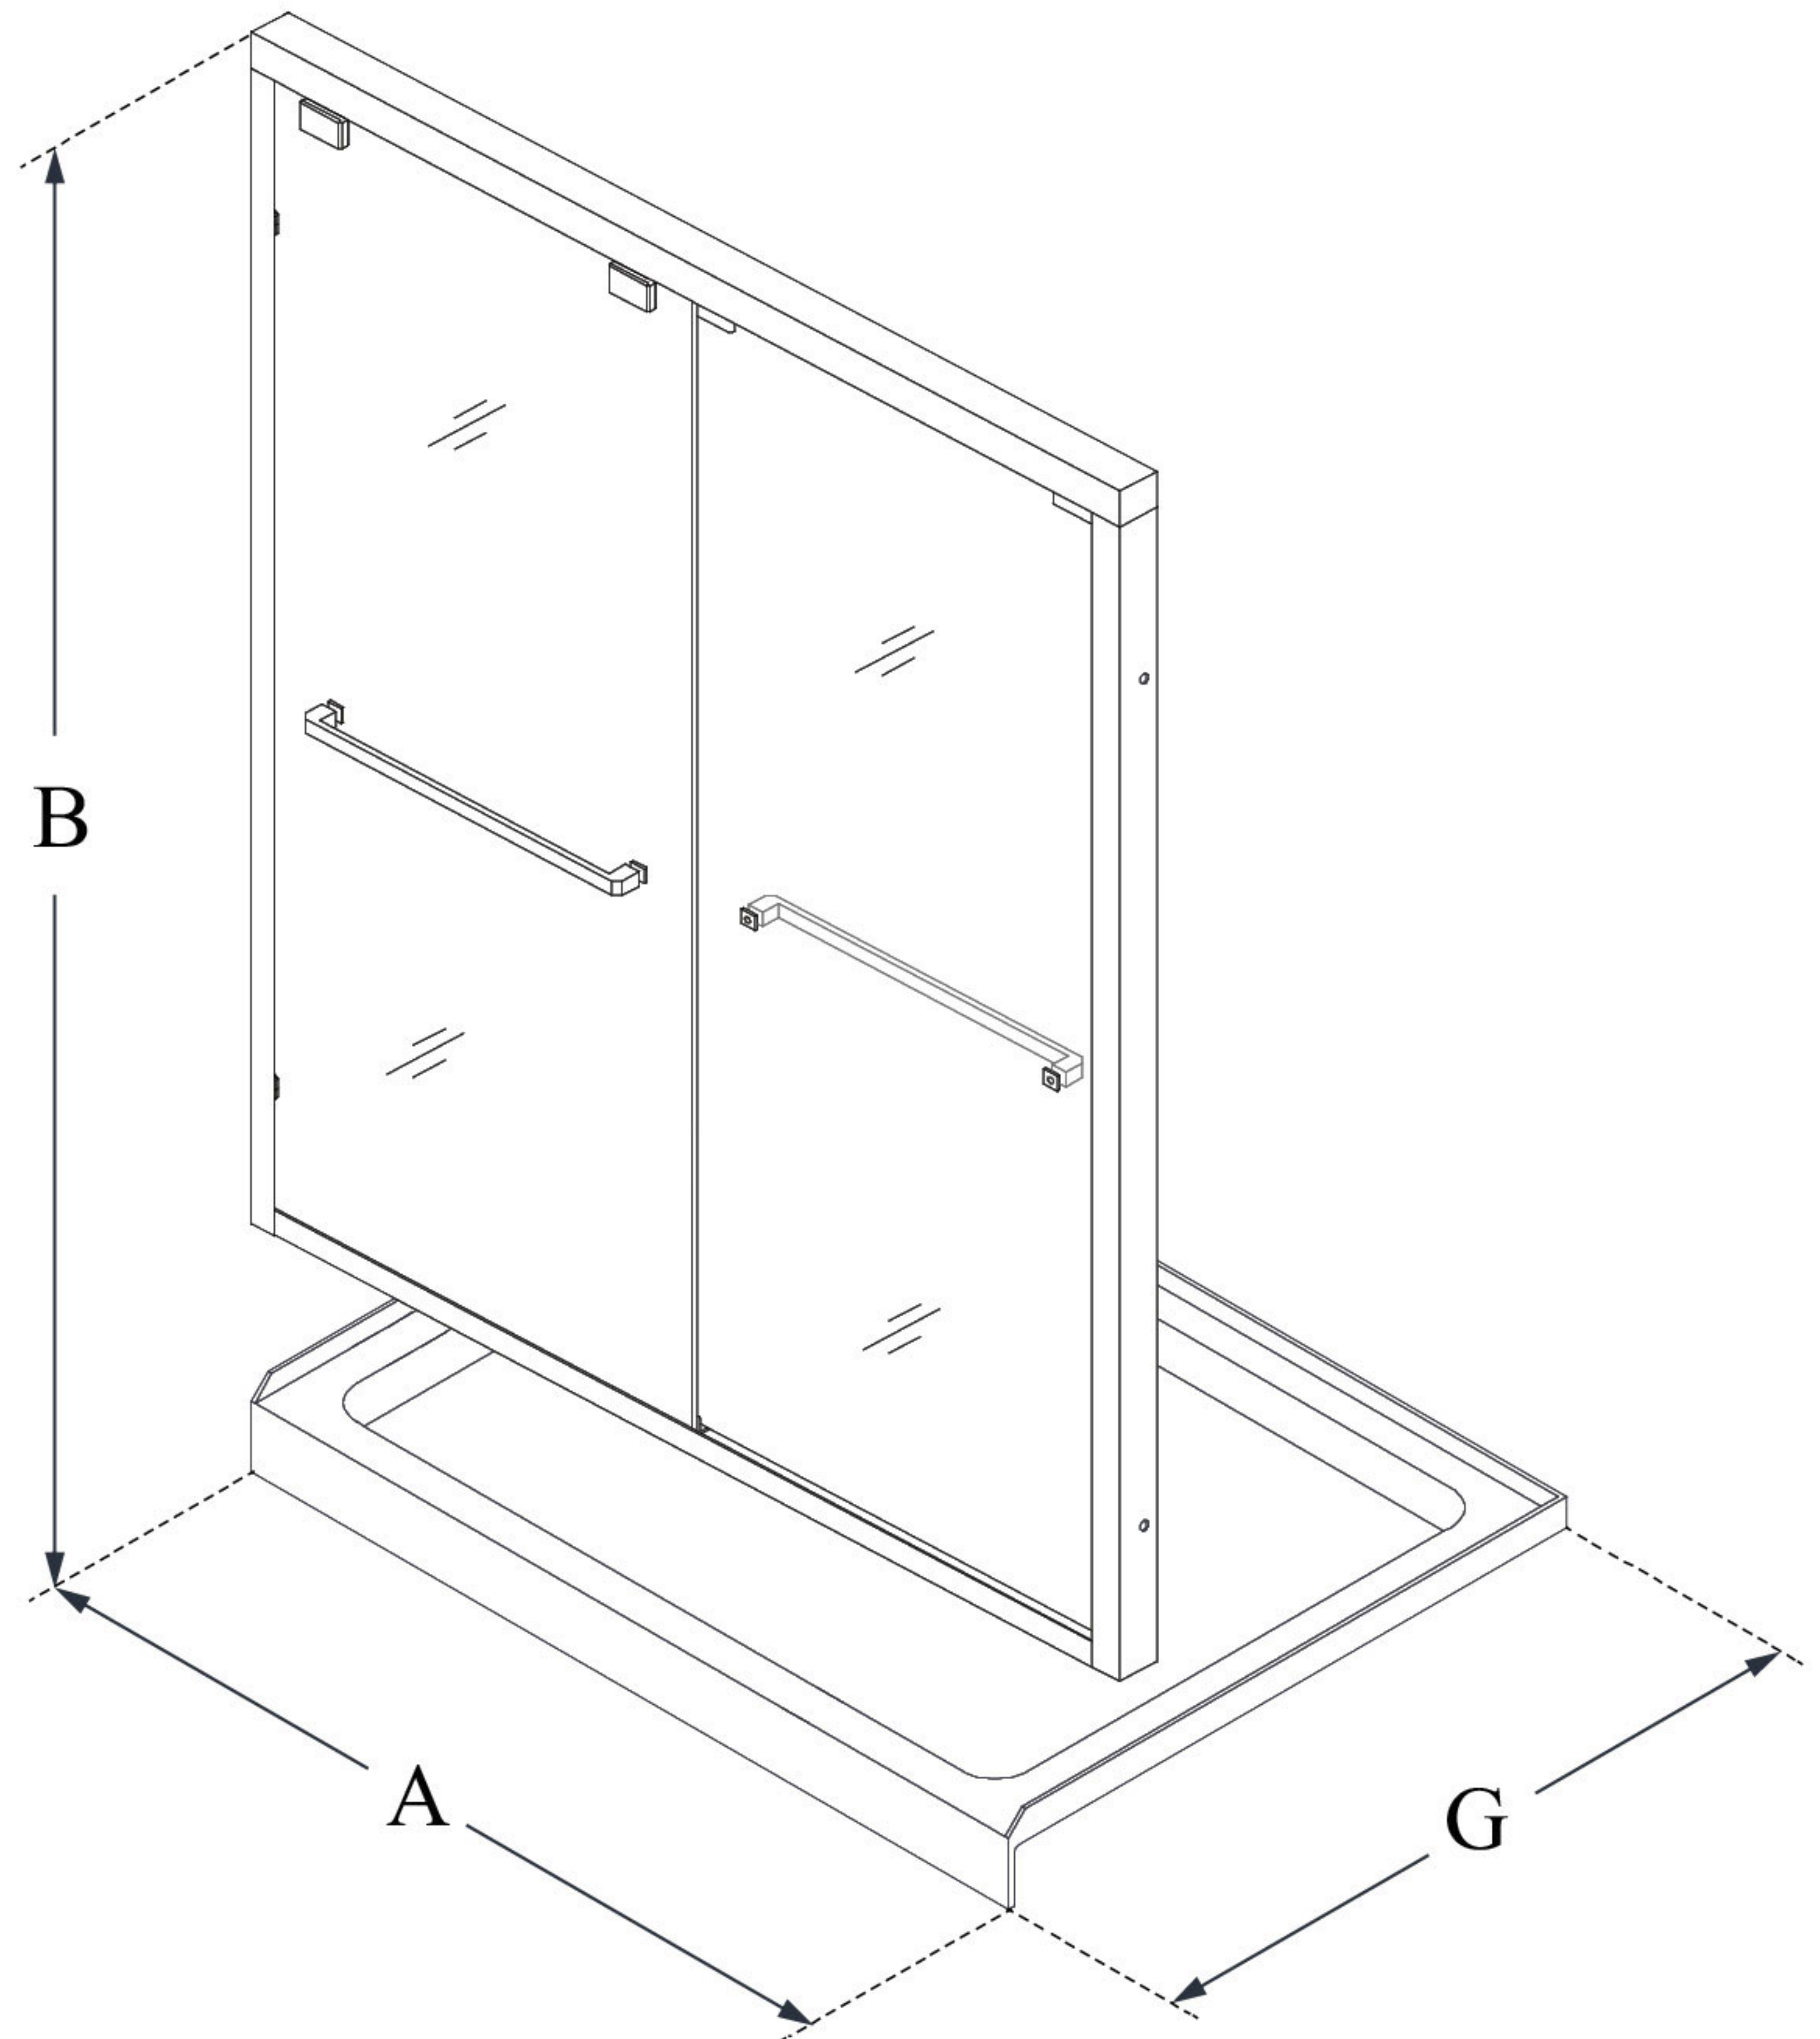

MODEL INFORMATION

DL-7004

ENCORE

DreamLine Encore 30 in. D x 60 in.
W x 78 3/4 in. H Semi-Frameless
Bypass Sliding Shower Door and
SlimLine Shower Base Kit

KIT CONTENTS:

- SHOWER DOOR
- SHOWER BASE

CONFIGURATION DIMENSIONS:

A: 60"
KIT WIDTH

B: 78 3/4"
KIT HEIGHT

G: 30"
KIT DEPTH

AVAILABLE DRAIN LOCATIONS:

- CENTER
- LEFT
- RIGHT

For precise drain location, please refer to the
included base technical drawing

DreamLine reserves the right to update or modify the hardware or materials pictured
without prior notice for the purpose of product improvement and customer satisfaction.