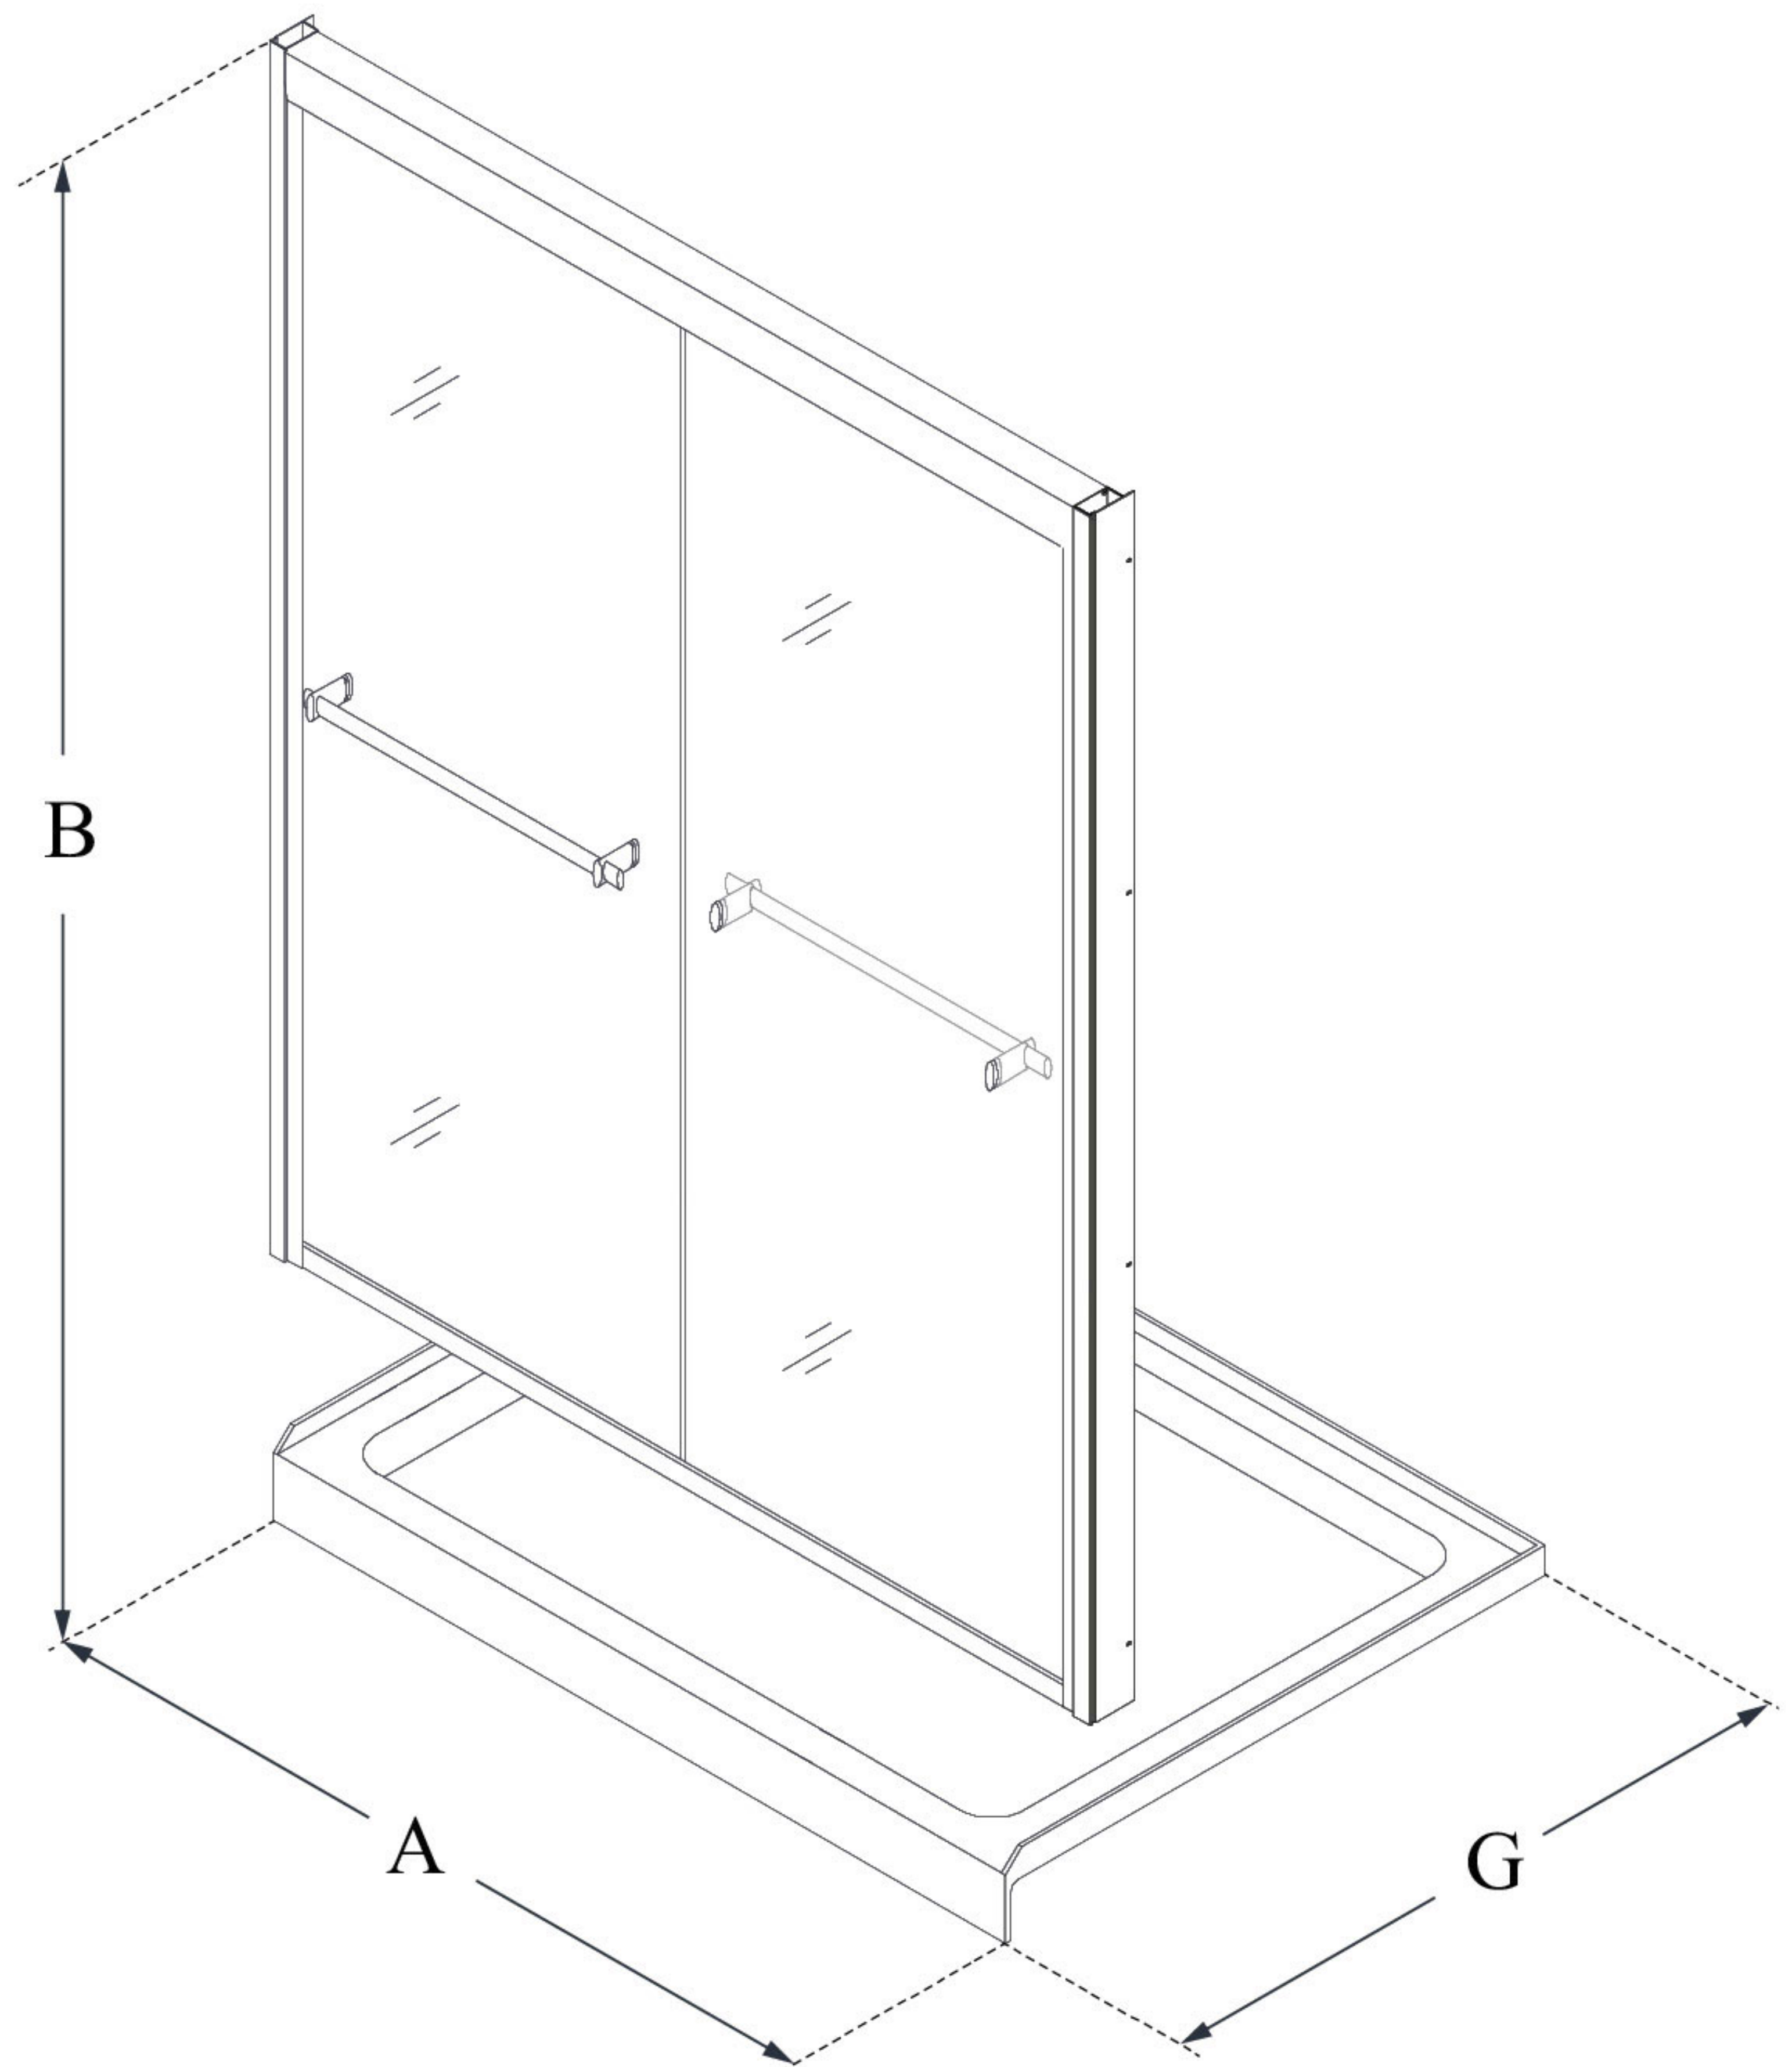

MODEL INFORMATION

DL-6952

DUET

DreamLine Duet 34 in. D x 60 in.
W x 74 3/4 in. H Bypass Sliding
Shower Door and SlimLine
Shower Base Kit

KIT CONTENTS:

- SHOWER DOOR
- SHOWER BASE

CONFIGURATION DIMENSIONS:

A: 60"
KIT WIDTH

B: 74 3/4"
KIT HEIGHT

G: 34"
KIT DEPTH

AVAILABLE DRAIN LOCATIONS:

- CENTER
- LEFT
- RIGHT

For precise drain location, please refer to the
included base technical drawing

DreamLine reserves the right to update or modify the hardware or materials pictured
without prior notice for the purpose of product improvement and customer satisfaction.