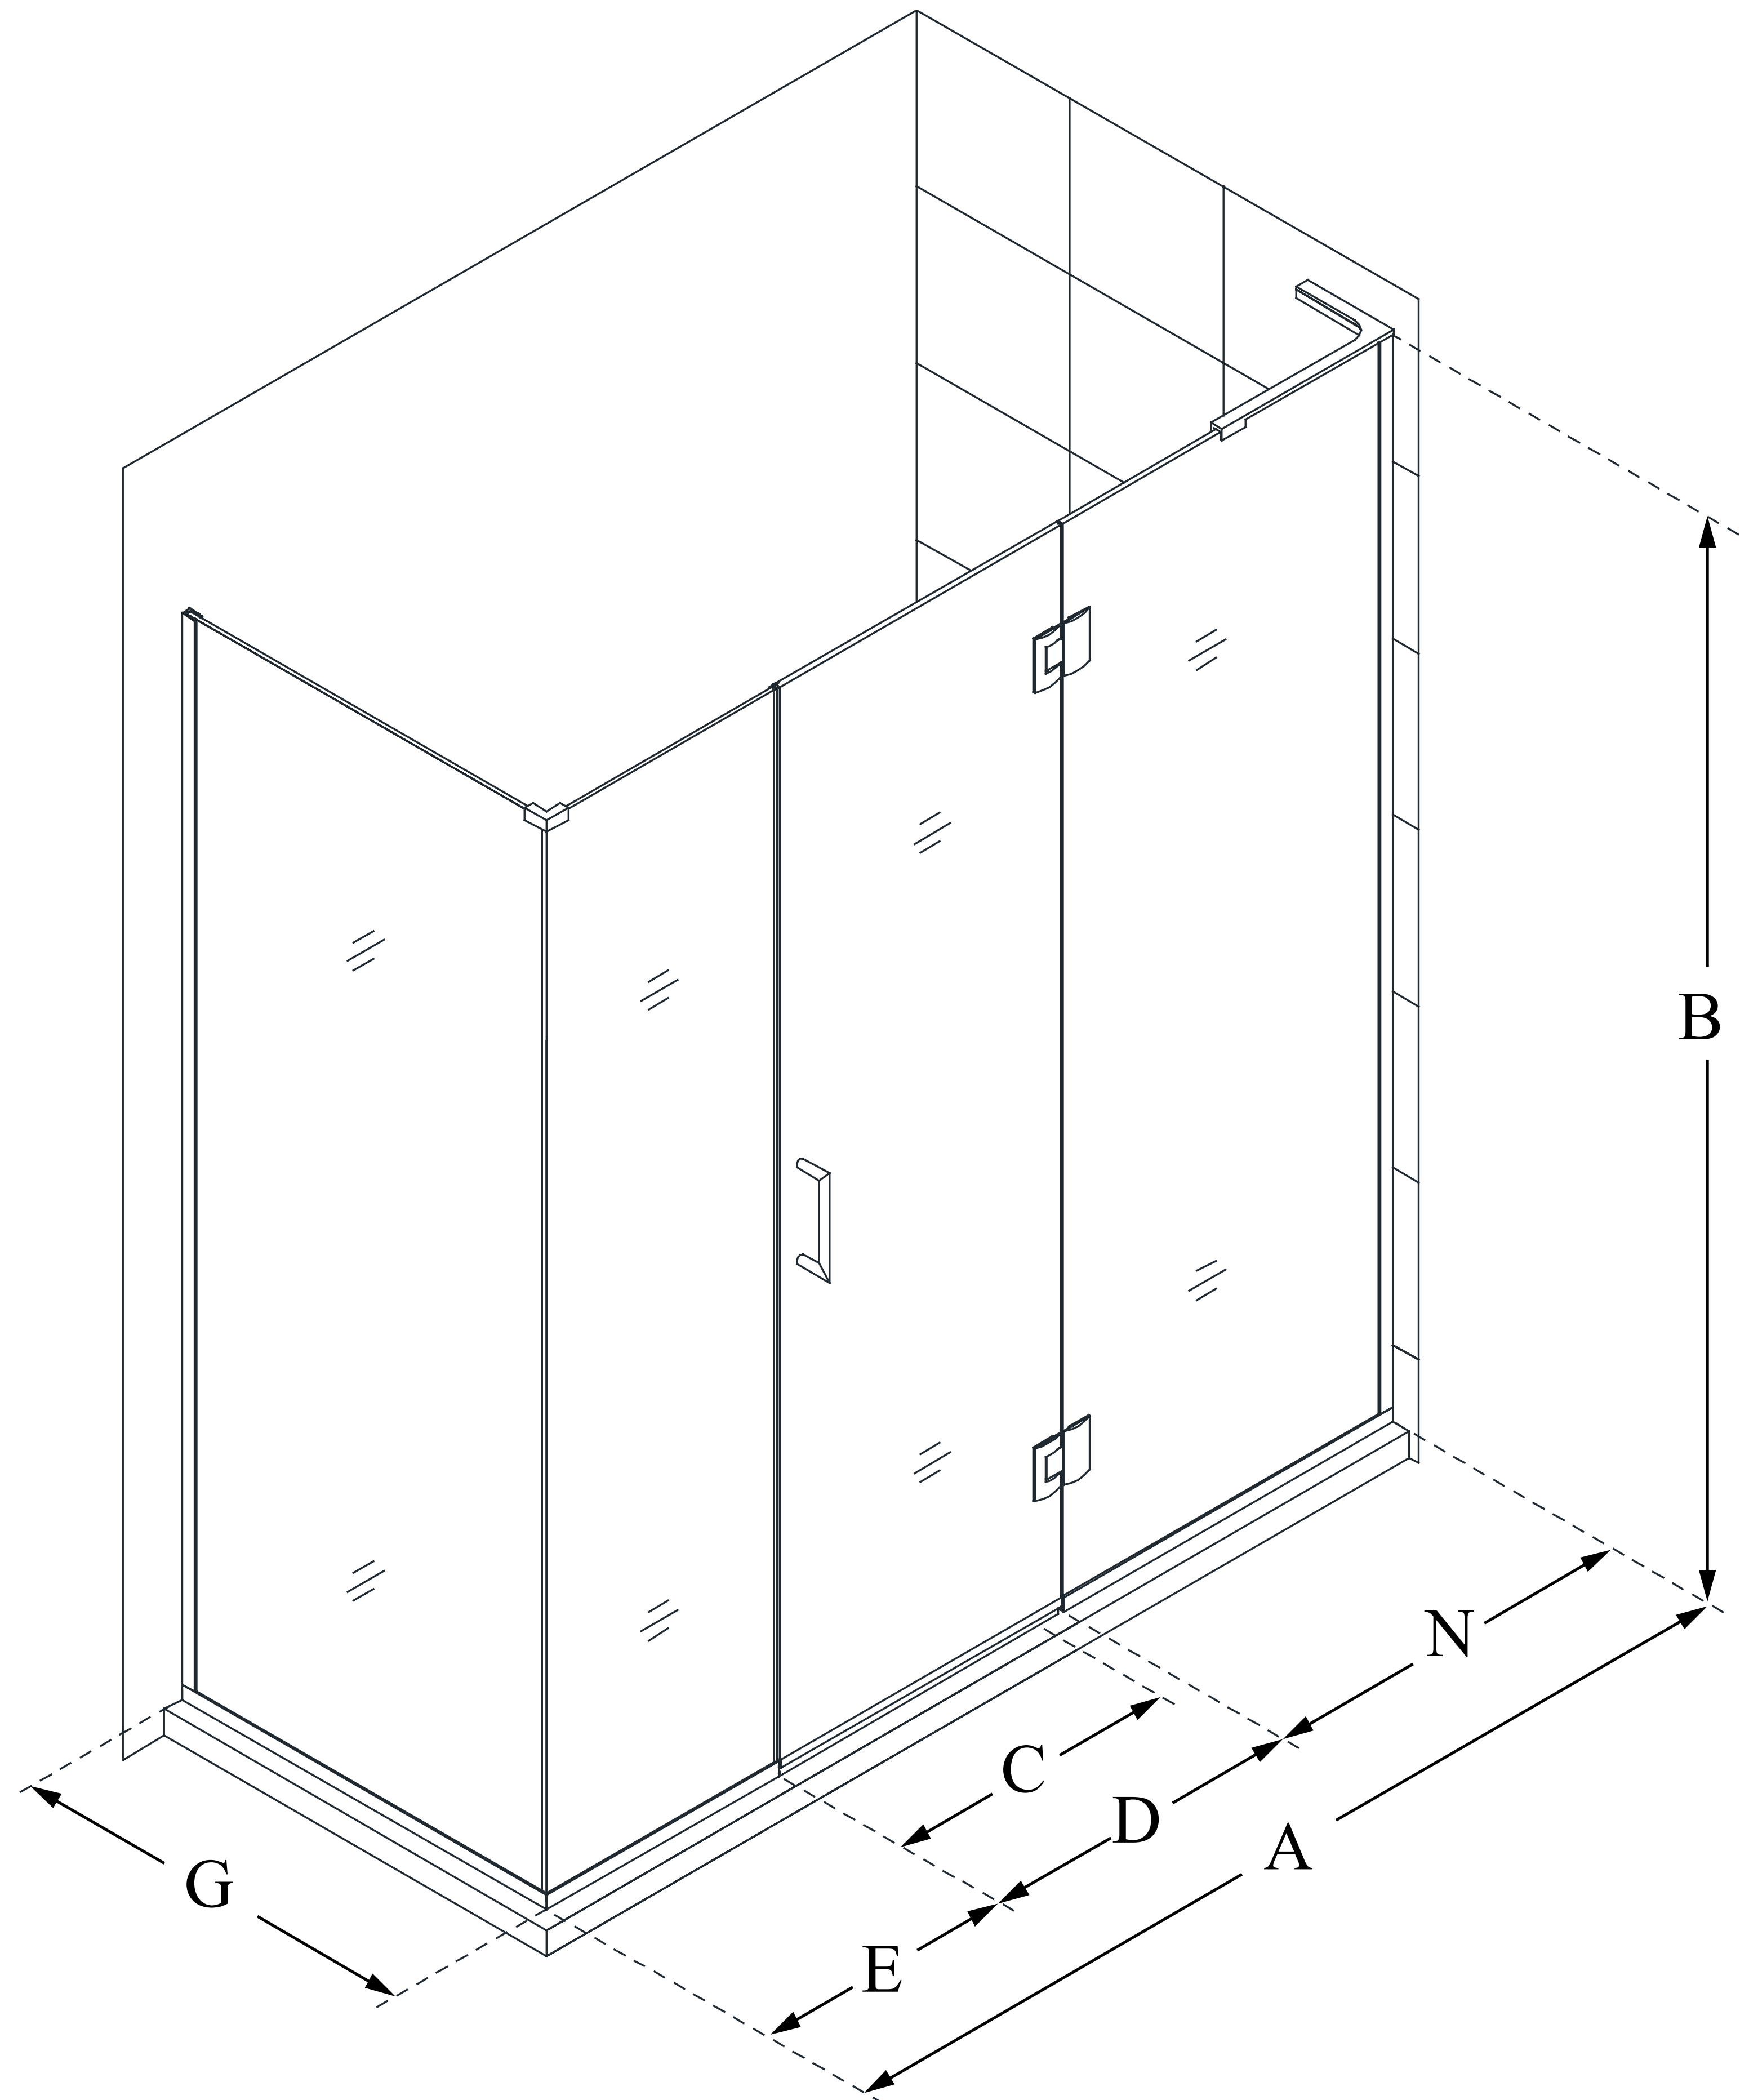

E3270630

UNIDOOR-X

DreamLine Unidoor-X 57 in. W x 30 3/8 in. D x 72 in. H Frameless Hinged Shower Enclosure, Clear Glass

SWING DOOR

**CONFIGURATION
DIMENSIONS:**

A: 57 in.
MODEL WIDTH

B: 72 in.
MODEL HEIGHT

C: 26 in.
ACCESS WIDTH

D: 27 in.
DOOR WIDTH

E: 6 in.
INLINE PANEL WIDTH

G: 30 3/8 in.
RETURN PANEL WIDTH

N: 24 in.
HINGE PANEL WIDTH

DreamLine reserves the right to update or modify the hardware or materials pictured without prior notice for the purpose of product improvement and customer satisfaction.