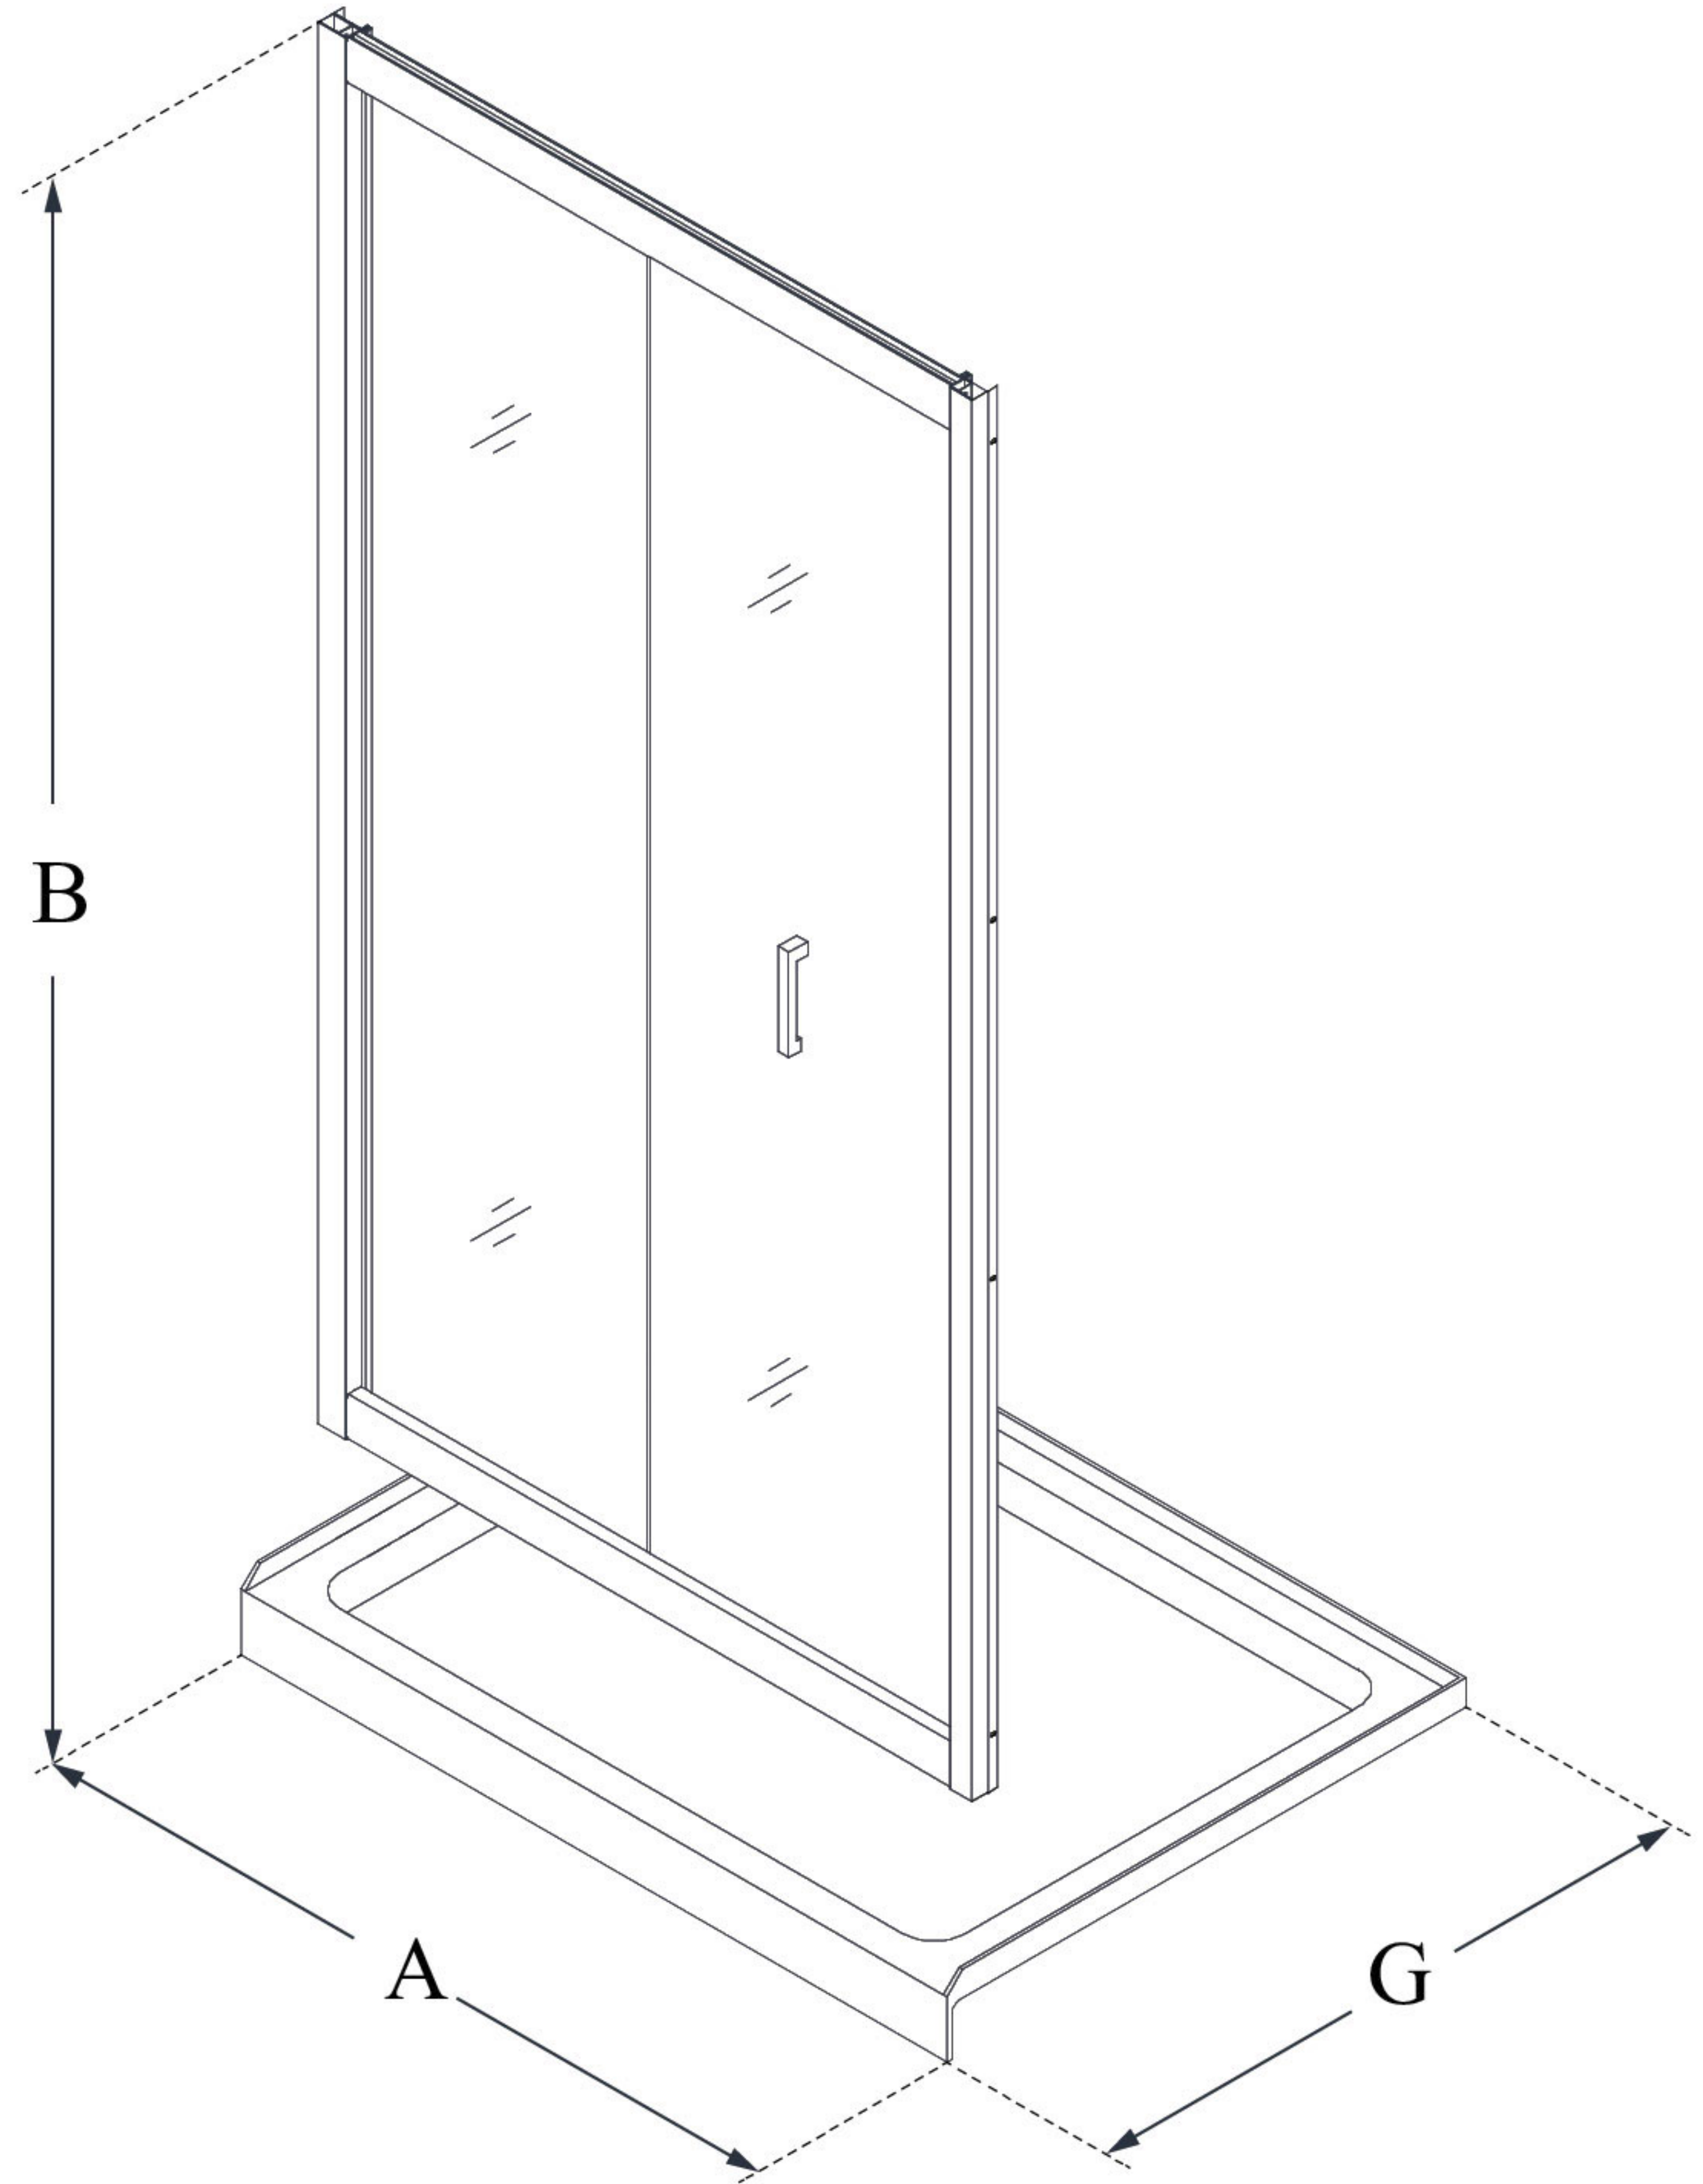

MODEL INFORMATION

DL-6213C

BUTTERFLY

DreamLine Butterfly 32 in. D x
32 in. W x 74 3/4 in. H Sliding Bi-
Fold Shower Door and SlimLine
Shower Base Kit

KIT CONTENTS:

- SHOWER ENCLOSURE
- SHOWER BASE

CONFIGURATION DIMENSIONS:

A: 32"
KIT WIDTH

B: 74 3/4"
KIT HEIGHT

G: 32"
KIT DEPTH

AVAILABLE DRAIN LOCATIONS:

- CENTER

For precise drain location, please refer to the
included base technical drawing

DreamLine reserves the right to update or modify the hardware or materials pictured
without prior notice for the purpose of product improvement and customer satisfaction.