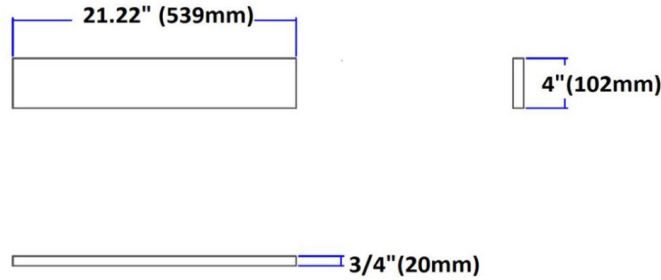

Quartz Side Splash 22"
Snowdrift

SPECIFICATIONS

MATERIAL:	Quartz
TOOLS NEEDED FOR INSTALLATION:	100% silicone
ASSEMBLED DIMENSIONS:	4" H x 21.22" L x 0.78" D
ASSEMBLED WEIGHT:	5.86 lbs.
FAUCET TYPE:	N/A
NUMBER OF MOUNTING HOLES:	N/A
BOWL MATERIAL:	N/A
BACK SPLASH INCLUDED:	No
COLOR:	Snowdrift
NUMBER OF BOWLS:	N/A
BOWL DIMENSIONS:	N/A
BOWL SHAPE:	N/A
SINK THICKNESS:	0.78"
MOUNTING TYPE:	N/A
OVERFLOW HOLE:	N/A