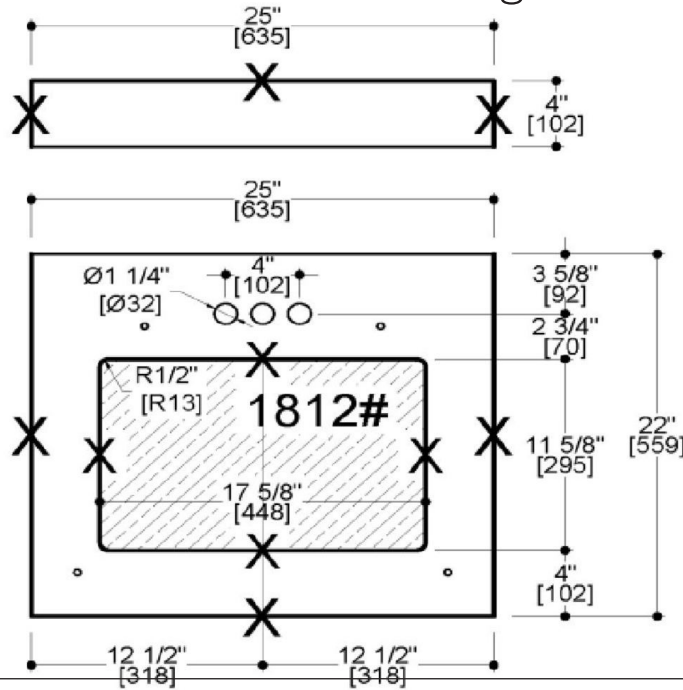

Granite Single Bowl Vanity Top 25x22

Kashmir White

SPECIFICATIONS

MATERIAL:	Granite
TOOLS NEEDED FOR INSTALLATION:	100% silicone
ASSEMBLED DIMENSIONS:	17" H x 25" L x 22" D
ASSEMBLED WEIGHT:	49 lbs.
FAUCET TYPE:	Lav Centerset
NUMBER OF MOUNTING HOLES:	3
BOWL MATERIAL:	Ceramic
BACK SPLASH INCLUDED:	Yes
COLOR:	Kashmir White
NUMBER OF BOWLS:	1
BOWL DIMENSIONS:	7.4" H x 11.63" W x 17.63" D
BOWL SHAPE:	Rectangle
SINK THICKNESS:	0.75"
MOUNTING TYPE:	Undermount
OVERFLOW HOLE:	Yes