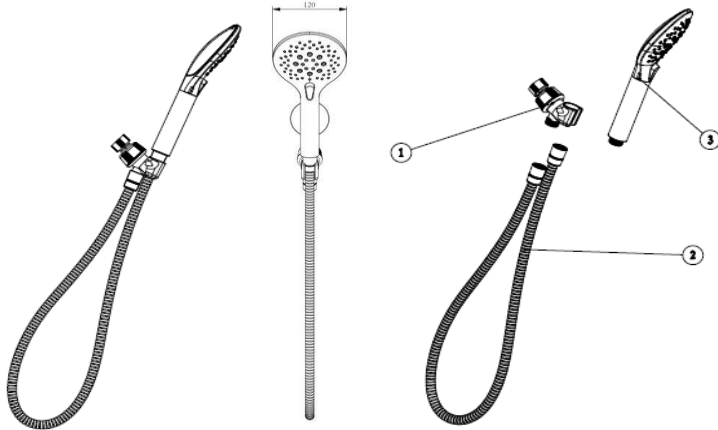

Eastport Hand Shower Conversion Kit

Specifications

Hand shower	ABS,3-F
Wall bracket	ABS
Shower hose	63 inch Stainles steel with metal nuts
Max Waterflow	2.0 GPM@ 80 PSI
Shower Head	Plastic shower head

Dimensions

Order Codes & Finishes/Colors

Oil Rubbed Bronze (US10B)	
Satin Nickel (US15)	547935
Polished Chrome	547927

Type: Job: Order Code: Approvals:

Design House reserves the right to make changes in materials, specifications & models at any time. Design House also reserves the right to discontinue product without notice or obligation.