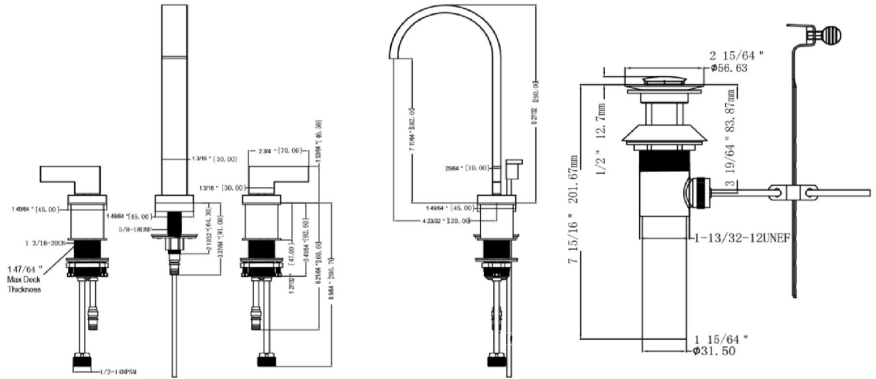

Karsen Widespread Bathroom Faucet

Satin Nickel

SPECIFICATIONS

MATERIAL:	Zinc/Brass	FLOW RATE:	1.2 GPM
HANDLE MATERIAL:	Zinc	LOW FLOW:	Yes
SPOUT MATERIAL:	N/A	HANDLES - CONFIGURATION:	Double Handle
CARTRIDGE MATERIAL:	Ceramic	HANDLE REACH:	N/A
WATERWAY MATERIAL:	Brass	SPRAYER INCLUDED:	No
DRAIN MATERIAL:	brass	DIMENSIONS WITH DECK PLATE:	N/A
FAUCET TYPE:	Lav Widespread	WEIGHT WITH DECK PLATE:	N/A
MOUNTING TYPE:	Deck Mount	DIMENSIONS W/O DECK PLATE:	N/A
MOUNTING HOLES:	3	WEIGHT W/O DECK PLATE:	N/A
MAX DECK THICKNESS:	N/A	PVD FINISH:	No
DECK PLATE - INCLUDED:	N/A		
SPOUT REACH:	N/A		
SPOUT HEIGHT:	N/A		