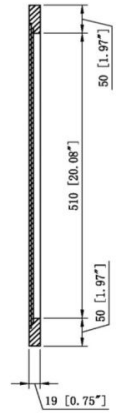

Vanity Mirror 24"
Espresso

SPECIFICATIONS

MATERIAL CONSTRUCTION:	Wood	FACE FRAME MATERIAL:	Pine
ASSEMBLY REQUIRED:	No	SIDES MATERIAL:	N/A
TOOLS NEEDED FOR INSTALLATION:	Electric Drill, Screwdriver	BOTTOM MATERIAL:	N/A
ASSEMBLED DIMENSIONS:	30" H x 24" L x 0.75" D	BACK PANEL MATERIAL:	MDF
WEIGHT:	14.3 lbs.	BACK BRACE MATERIAL:	N/A
NUMBER OF DOORS:	N/A	GLASS STYLE:	Flat Panel
DOOR MATERIAL:	N/A	LIGHTED:	No
NUMBER OF SHELVES:	N/A	QTY OF LAMPS:	N/A
ADJUSTABLE SHELVES:	N/A	POWER SOURCE:	None
SHELF MAX WEIGHT CAPACITY:	N/A	MOUNTING HARDWARE INCLUDED:	No
SHELF WIDTH:	N/A	MOUNTING TYPE:	Surface
SHELF THICKNESS:	N/A		
SHELF MATERIAL:	N/A		