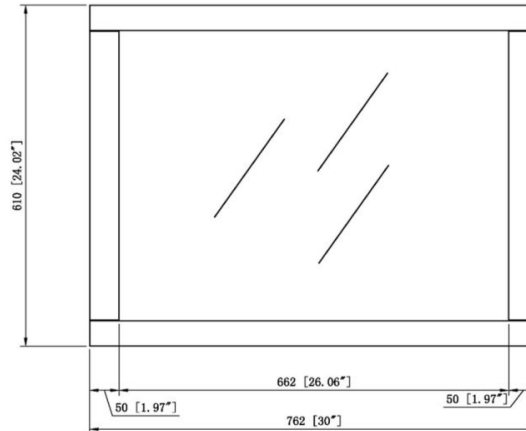

Vanity Mirror 24"
Espresso

SPECIFICATIONS

MATERIAL CONSTRUCTION:	Wood	FACE FRAME MATERIAL:	Pine
ASSEMBLY REQUIRED:	No	SIDES MATERIAL:	N/A
TOOLS NEEDED FOR INSTALLATION:	Electric Drill, Screwdriver	BOTTOM MATERIAL:	N/A
ASSEMBLED DIMENSIONS:	30" H x 24" L x 0.75" D	BACK PANEL MATERIAL:	MDF
WEIGHT:	14.3 lbs.	BACK BRACE MATERIAL:	N/A
NUMBER OF DOORS:	N/A	GLASS STYLE:	Flat Panel
DOOR MATERIAL:	N/A	LIGHTED:	No
NUMBER OF SHELVES:	N/A	QTY OF LAMPS:	N/A
ADJUSTABLE SHELVES:	N/A	POWER SOURCE:	None
SHELF MAX WEIGHT CAPACITY:	N/A	MOUNTING HARDWARE INCLUDED:	No
SHELF WIDTH:	N/A	MOUNTING TYPE:	Surface
SHELF THICKNESS:	N/A		
SHELF MATERIAL:	N/A		