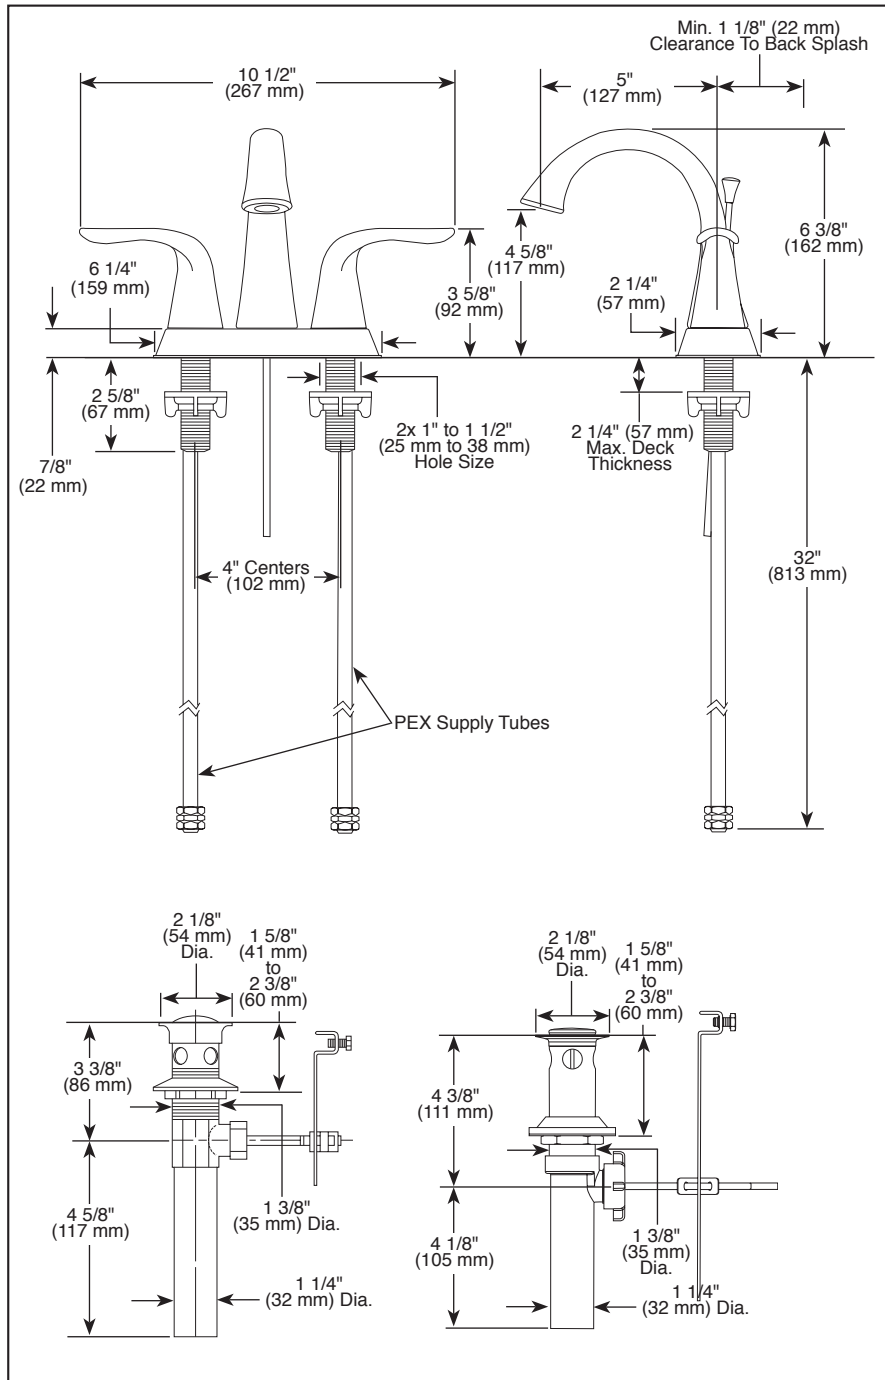

## BATHROOM FAUCET

- Lahara® Collection
- Two Handle Deck Mount

Submitted Model No.: \_\_\_\_\_

Specific Features: \_\_\_\_\_

▲ Designate Proper Finish Suffix

### STANDARD SPECIFICATIONS:

- Max. flow rate 1.2 gpm @ 60 psi, 4.5 L/min @ 414 kPa
- Three hole mount
- Diamond coated ceramic cartridge
- Hot and cold stems are interchangeable
- 3/8" O.D. straight PEX supply tubes
- 1/4 turn handle stops
- Models without "TP" suffix have metal drain with pop-up type fitting with plated flange and stopper
- Models with "TP" suffix have polypropylene pop-up type drain fitting with plated metal flange and stopper cap