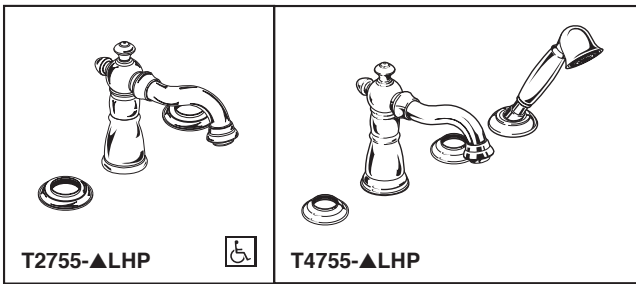

see what Delta can do™

ROMAN TUB/WHIRLPOOL FAUCET TRIM

- Victorian® Collection
- Two Handle Roman Tub Faucet
- Three Hole Installation (T2755 Series)
- Four Hole Installation (T4755 Series)

STANDARD SPECIFICATIONS:

- Handshower flow rate 1.75 gpm @ 80 psi, 6.6 L/min @ 550 kPa
- Trim Only for two handle Roman Tub faucet for concealed mounting
- LHP-Less Handle Program. See handle options below
- Temperature and volume controlled with handles
- Rough-In kit must also be ordered to complete installation
  - -R4707 for four hole
  - -R2700 or R2707 for three hole
  - -RP23601 for three hole 10" fixed installationThere are separate specification sheets on each rough-in kit if more details are required
- Handshower includes double check valves for backflow prevention

WARRANTY

- Lifetime limited warranty on parts (other than electronic parts and batteries) and finishes: or, for commercial users, for 5 years from date of purchase.
- 5 year limited warranty on electronic parts (other than batteries); or, for commercial users, for 1 year from the date of purchase. No warranty is provided on batteries.

COMPLETE VALVE COMPLIES WITH:

- ASME A112.18.1 / CSA B125.1
- Indicates ADA compliance to ICC/ANSI A117.1 - Valve control only
- EPA WaterSense® - Applies to handshower only - RP46680*

Submitted Model No.: _____

Specific Features: _____