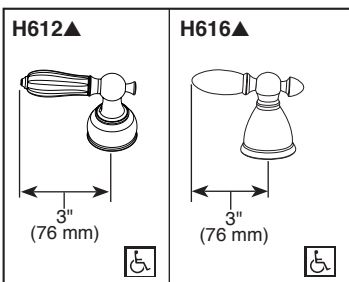

Available LHP Handle Options

Delta reserves the right (1) to make changes in specifications and materials, and (2) to change or discontinue models, both without notice or obligation. Dimensions are for reference only. See current full-line price book or www.deltafaucet.com for finish options and product availability.

DSP-B-T2755-LHP Rev. D

Delta Faucet Company

55 E. 111th Street, Indianapolis, IN 46280
350 South Edgeware Road, St. Thomas, ON N5P 4L1
© 2017 Delta Faucet Company