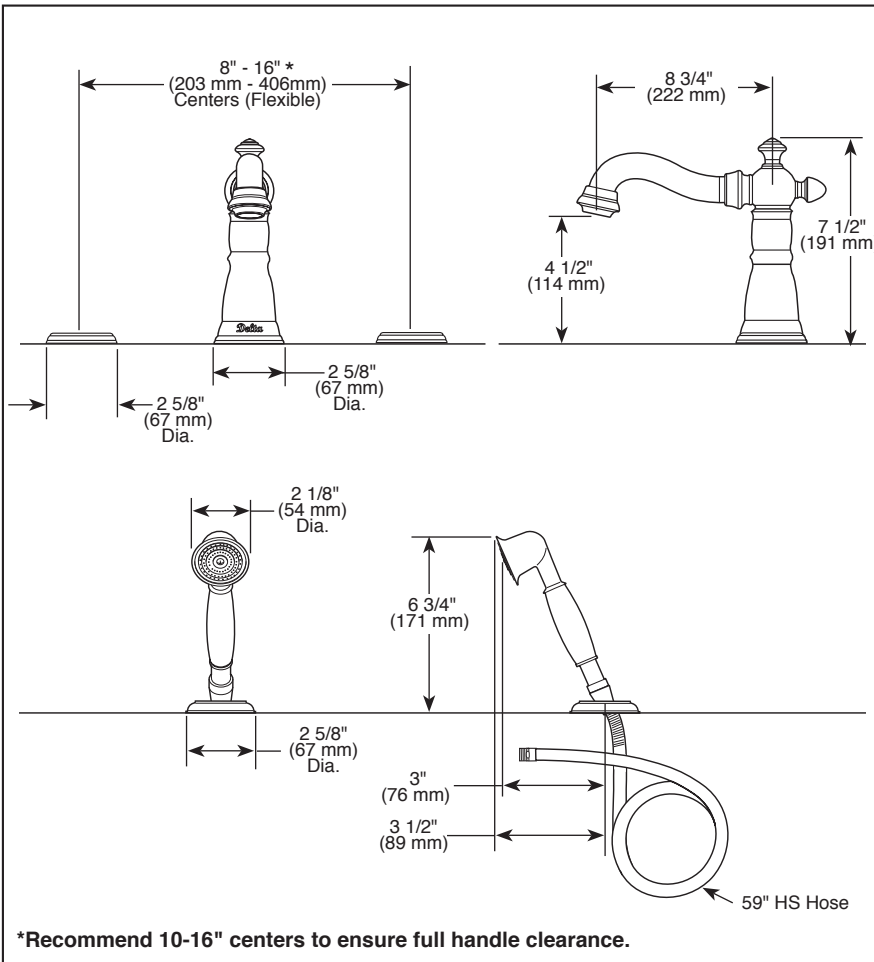

▲ Designate Proper Finish Suffix