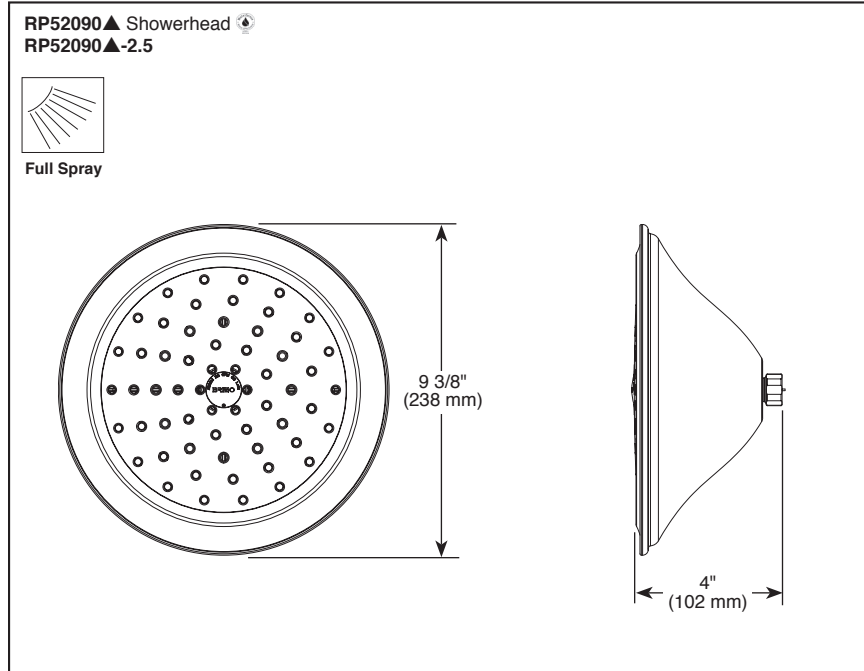

RP52090▲  
RP52090▲-2.5

Submitted Model No.: \_\_\_\_\_

Specific Features: \_\_\_\_\_

RP52090▲ Showerhead  
RP52090▲-2.5

Full Spray

9 3/8"  
(238 mm)

4"  
(102 mm)

▲ Designate proper finish suffix

### STANDARD SPECIFICATIONS:

- Maximum 1.75 gpm @ 80 psi, 6.6 L/min @ 550 kPa
- Maximum 2.5 gpm @ 80 psi, 9.5 L/min @ 550 kPa
- Showerhead has 1/2"-14 NPSM female connection
- Wrench flats for tightening
- Showerhead ball nut pivots and rotates
- Finished sprayface matches shell finish