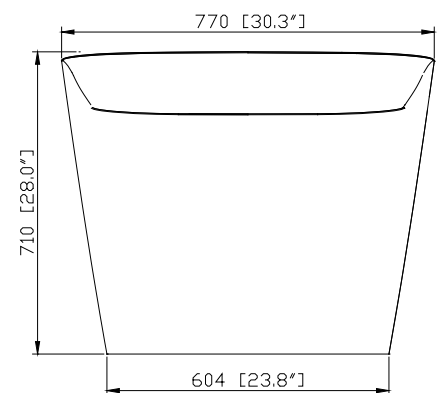

### Nominal Dimension

- 66.9W x 30.3D x 28H inches
- 1700 x 770 x 710 mm

### Product Diagrams

Top

Front

Side