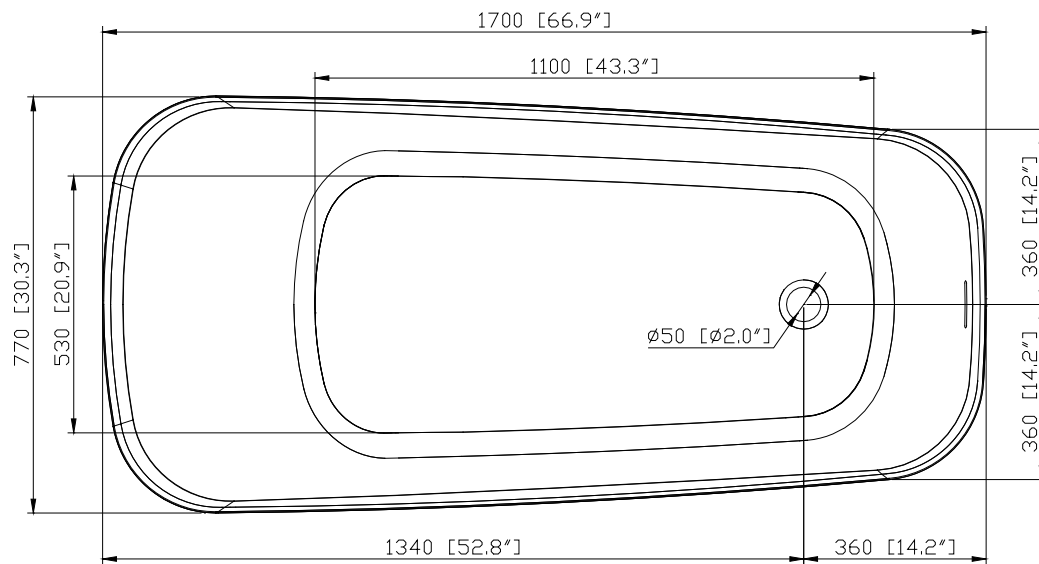

### Features

- Formed of two acrylic sheets
- Seamless design
- Freestanding
- Read Drain
- Variable faucet mount
- Poreless and easy to clean
- Pop-up drain included
- cUPC certified

### Nominal Dimension

- 66.9W x 30.3D x 28H inches
- 1700 x 770 x 710 mm

### Product Diagrams

Top

Front

Side