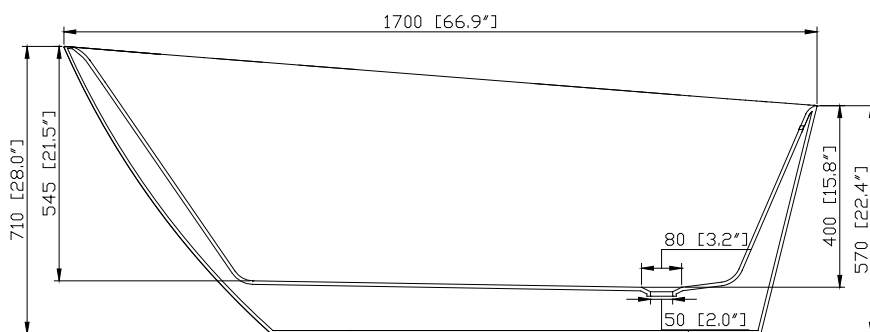

### Nominal Dimension

- 66.9W x 30.3D x 28H inches
- 1700 x 770 x 710 mm

### Product Diagrams

Top

Front

Side