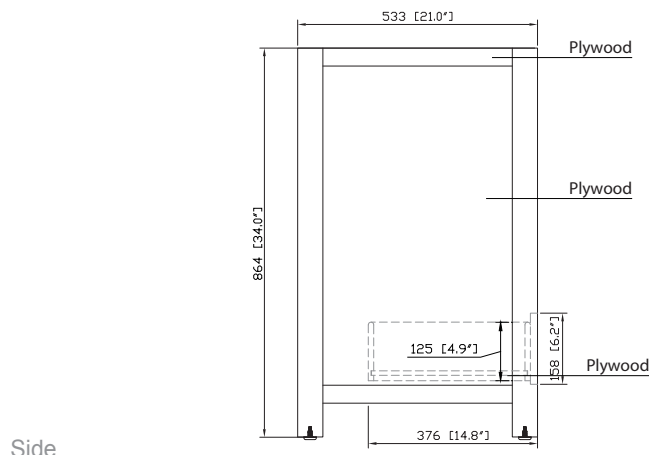

Avanity

MODERO-V30-CG
MODERO-V30-ES
MODERO-V30-WT

Features

- Solid poplar wood frame, Birch veneer plywood
- 2 soft-close doors
- 1 soft-close drawer
- Brushed nickel finished hardware
- Adjustable height levelers

Colors / Finishes

- Chilled Gray
- Espresso
- White

Nominal Dimension

- 30W x 21D x 34H inches

Components

Mirror	MODERO-CG	MODERO-ES	MODERO-WT
Vanity Top	SUT31BK	SUT31CW	SUT31GB
	SUT31BK-R	SUT31CW-R	SUT31GB-R
Sink	CUM18WT	CUM18LN	CUM20WT-R
Linen Tower	MODERO-LT24-CG	MODERO-LT24-ES	MODERO-LT24-WT

Product Diagrams

Front

Side