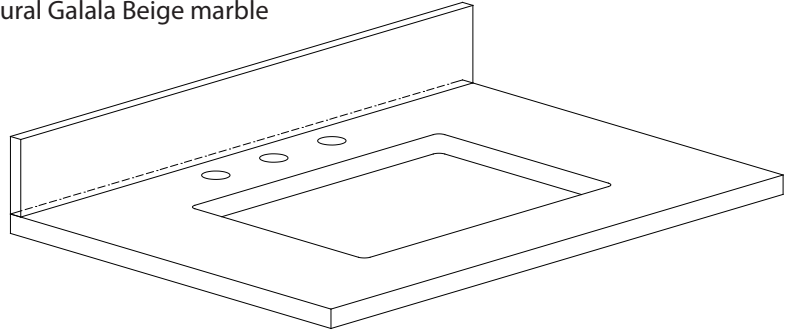

Nominal Dimension

- 31W x 22D x 1H inches
- 787 x 560 x 25 mm