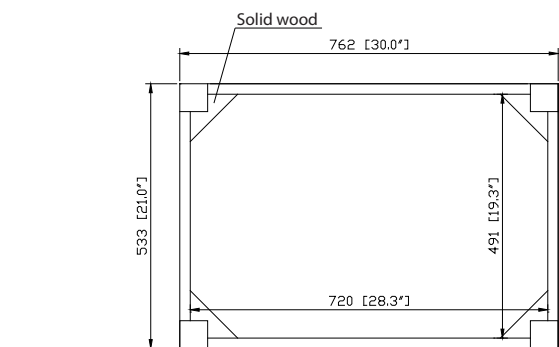

Avanity

MODERO-V30-CG
MODERO-V30-ES
MODERO-V30-WT

Features

- Solid poplar wood frame, Birch veneer plywood
- 2 soft-close doors
- 1 soft-close drawer
- Brushed nickel finished hardware
- Adjustable height levelers

Colors / Finishes

- Chilled Gray
- Espresso
- White

Nominal Dimension

- 30W x 21D x 34H inches

Components

Mirror	MODERO-CG	MODERO-ES	MODERO-WT
Vanity Top	SUT31BK	SUT31CW	SUT31GB
	SUT31BK-R	SUT31CW-R	SUT31GB-R
Sink	CUM18WT	CUM18LN	CUM20WT-R
Linen Tower	MODERO-LT24-CG	MODERO-LT24-ES	MODERO-LT24-WT

Product Diagrams

Top