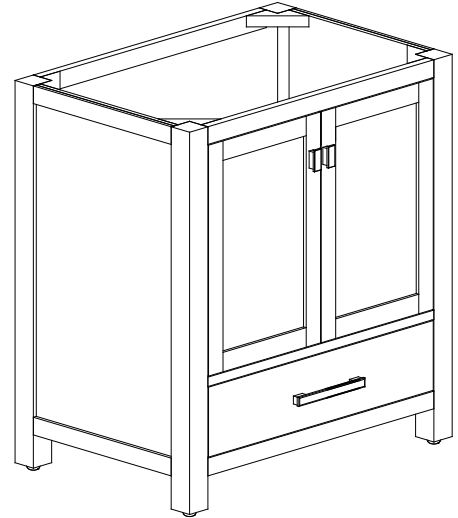

## Features

- Solid poplar wood frame, Birch veneer plywood
- 2 soft-close doors
- 1 soft-close drawer
- Brushed nickel finished hardware
- Adjustable height levelers

## Nominal Dimension

- 30W x 21D x 34H inches

### Nominal Dimension

- 31W x 22D x 1H inches
- 787 x 560 x 25 mm

### Nominal Dimension

- 20W x 15D x 7.7H inches
- 510 x 381 x 196mm