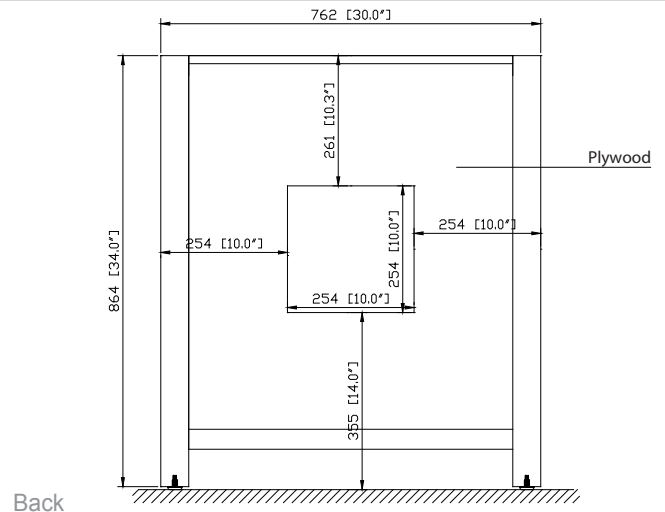

Avanity

MODERO-V30-CG
MODERO-V30-ES
MODERO-V30-WT

Features

- Solid poplar wood frame, Birch veneer plywood
- 2 soft-close doors
- 1 soft-close drawer
- Brushed nickel finished hardware
- Adjustable height levelers

Colors / Finishes

- Chilled Gray
- Espresso
- White

Nominal Dimension

- 30W x 21D x 34H inches

Components

Mirror	MODERO-CG	MODERO-ES	MODERO-WT
Vanity Top	SUT31BK	SUT31CW	SUT31GB
	SUT31BK-R	SUT31CW-R	SUT31GB-R
Sink	CUM18WT	CUM18LN	CUM20WT-R
Linen Tower	MODERO-LT24-CG	MODERO-LT24-ES	MODERO-LT24-WT

Product Diagrams

Back