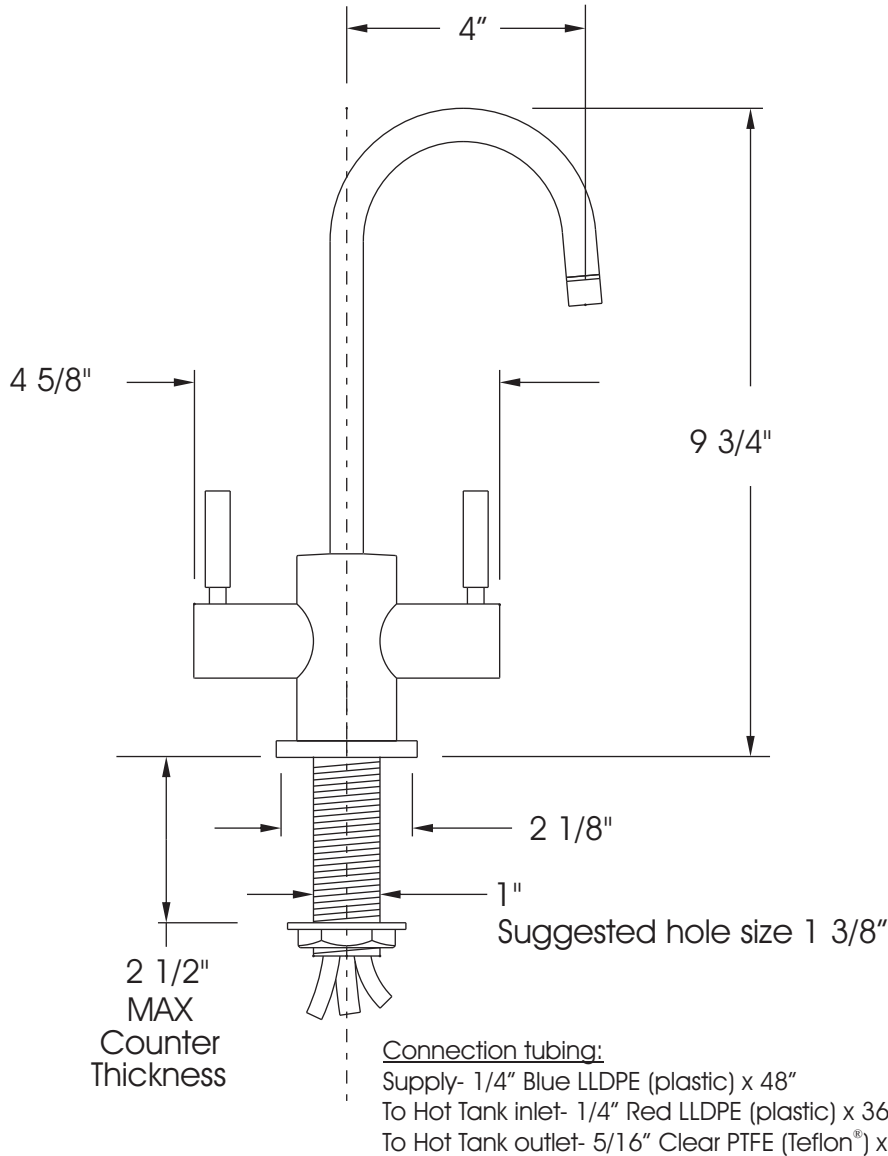

26790 Madison Ave.
Murrieta, CA 92562
888-304-0660

www.waterstoneco.com

ITEM NO:

1400-HC

STYLE: **PARCHE**

INTENDED USE: Filtration Faucet

CUSTOMER NAME:

JOB NO:

DIMENSIONS MAY VARY AND ARE SUBJECT TO CHANGE. NO RESPONSIBILITY IS ASSUMED FOR USE OF SUPERCEDED OR VOIDED DATA.

Technical Specifications:

- Solid brass or Stainless Steel construction.
- 1/4 turn ceramic disk valve cartridges.
- Lever handles.
- 1.1 gpm maximum flow rate.
- 360 degree swivel spout.