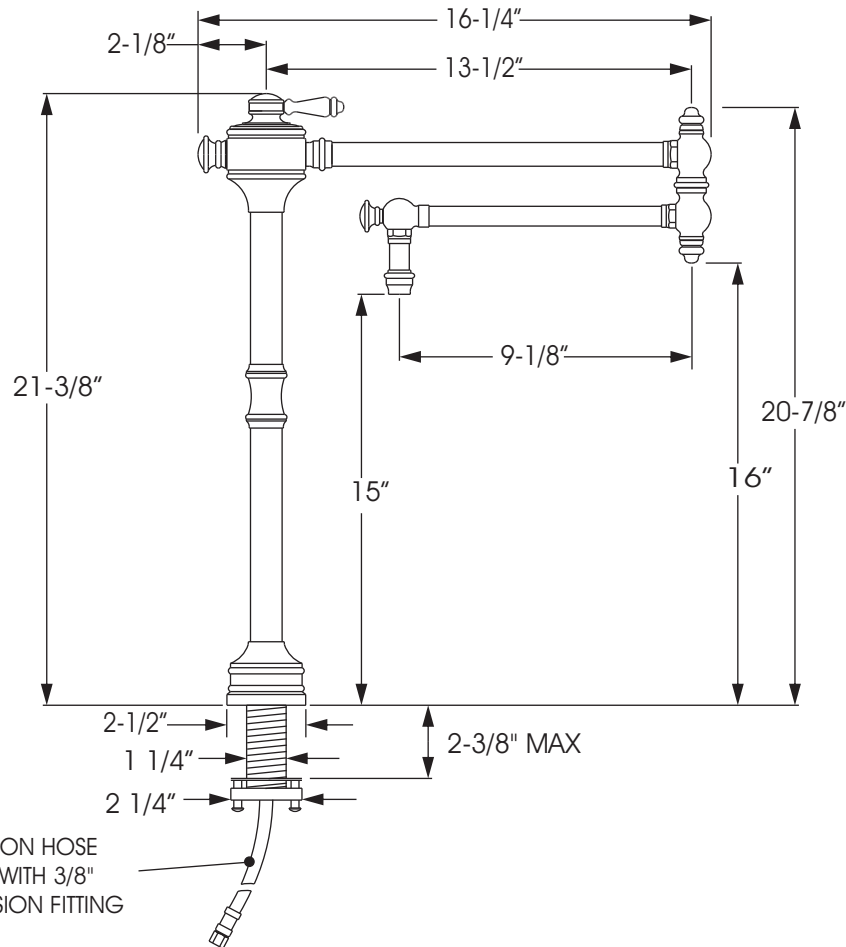

26790 Madison Ave.  
Murrieta, CA 92562  
888-304-0660

www.waterstoneco.com

ITEM NO:

3300

STYLE: **TRADITIONAL**

INTENDED USE:  
POTFILLER - Deck mount

CUSTOMER NAME:

JOB NO:

DIMENSIONS MAY VARY AND ARE SUBJECT TO CHANGE. NO RESPONSIBILITY IS ASSUMED FOR USE OF SUPERCEDED OR VOIDED DATA.

RECOMMENDED HOLE SIZE 1-3/8"

**Technical Specifications:**

- Solid brass construction.
- 1/4 turn ceramic disk valve cartridge.
- Lever handle.
- Two handle caps included: Finish match and decorative ceramic.
- 2.2 gpm maximum flow rate.
- Check valve to prevent water run-out.
- Aerated stream.
- 22" Reach.