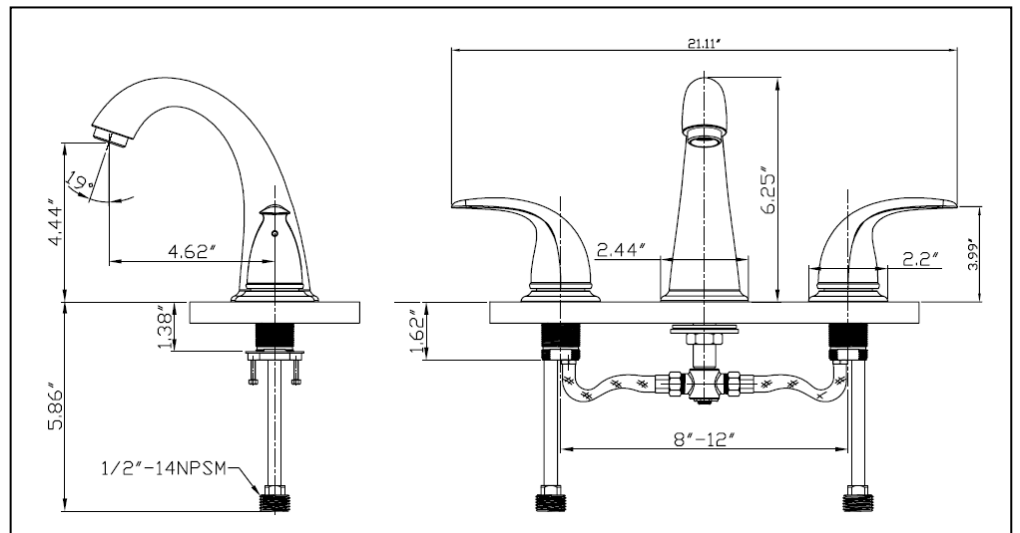

LAVATORY FAUCET

- **"Vantage Collection"**
- **Two-Handle Widespread Deck Mount**
- **3-Hole Installation**
- **6" to 10" Centers**

STANDARD SPECIFICATIONS

- Widespread
- Ceramic disc cartridges
- Pop-up drain included
- Maximum flow rate 2.2gpm @ 60 PSI

FINISHES INCLUDE

- Chrome (UF55010)
- Brushed nickel (UF55013)
- Oil rubbed bronze (UF55015)

WARRANTY

- Ultra Faucets warrants to the original purchaser that its products will be free from defects in workmanship and materials. All Ultra Faucets are provided with a lifetime limited warranty. See assembly instruction for detail.

COMPLIES WITH

- NSF 61-9
- ASME A112.18.1
- CSA B125.1
- cUPC
- AB1953

tel. 888-OK-ULTRA (658-5872) • fax. 949-225-6099 • <http://www.ultrafaucets.com>

This specification is provided for reference only. Ultra Faucets reserves the right to modify specifications and materials without notice or obligation.