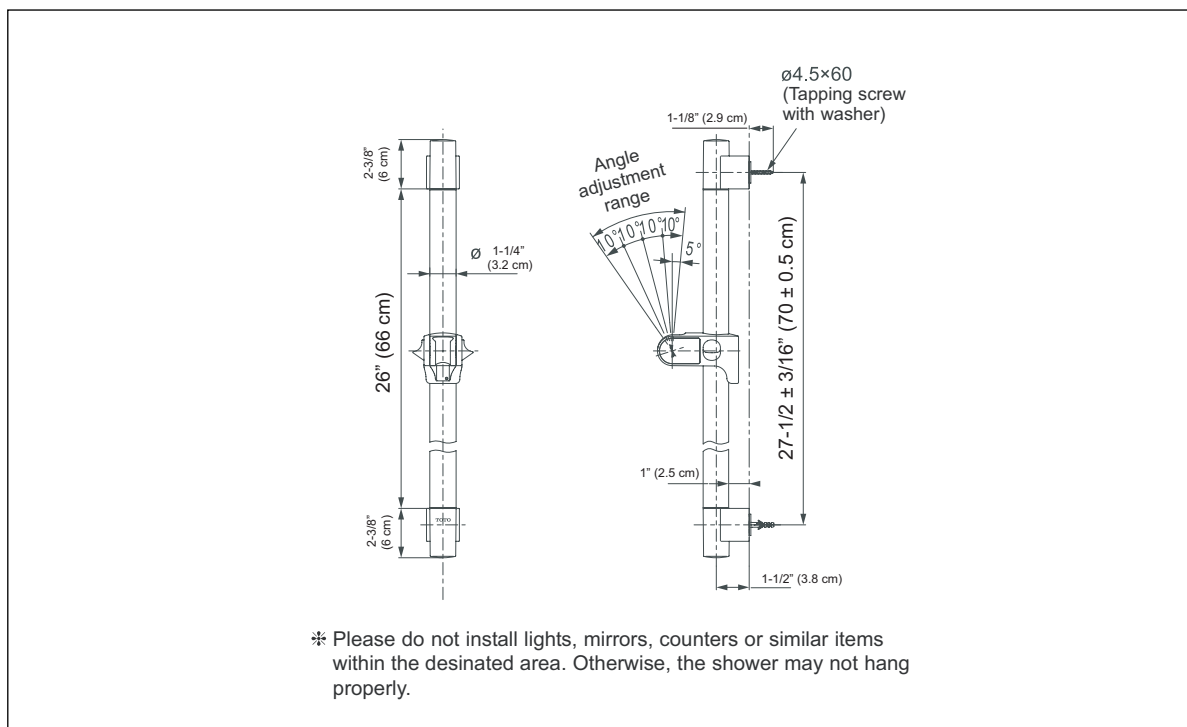

ASME A112.18.1M / CSA B125

Listed by:

IAPMO

These dimensions and specifications are subject to change without notice.

Shipping Dimensions: **Individual**
33-1/4"L x 4-7/8"W
x 3-5/8"H

TS100GR - Slide Bar 30"