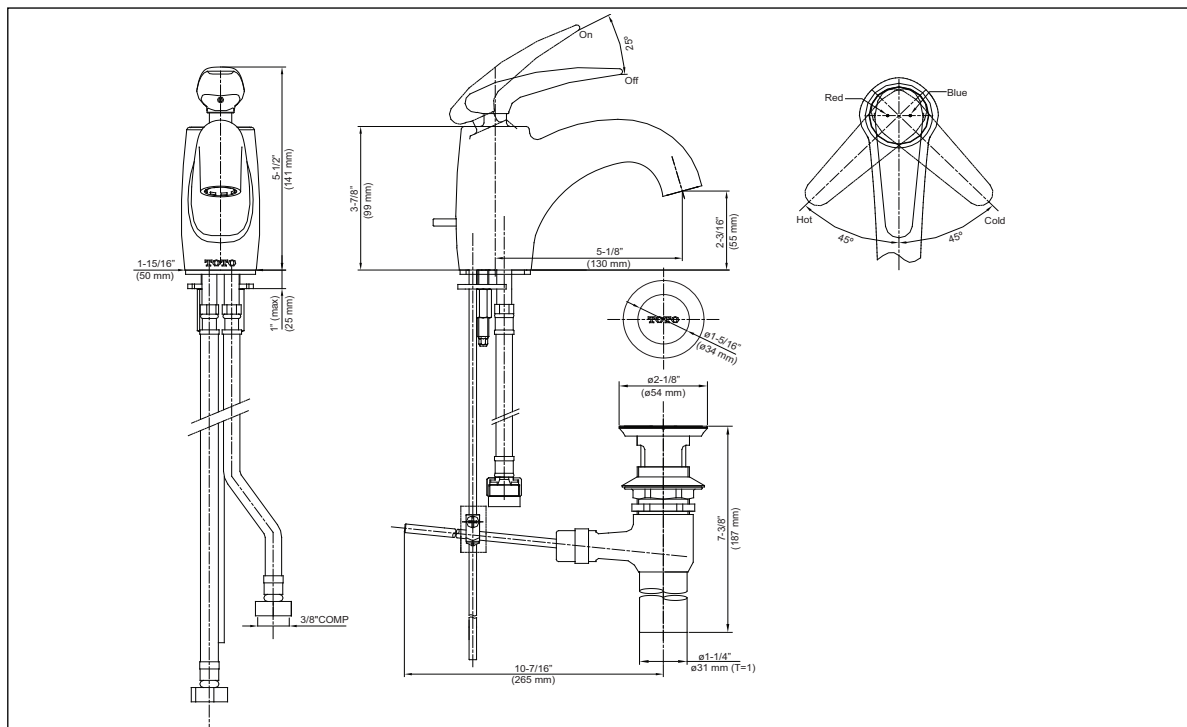

Decorative single-handle lavatory faucet to match the Ethos™ Design L Suite. 1.5 gpm (5.7 lpm) maximum flow rate.

Shipping Dimensions: **Individual**  
20-1/2"L x 9-3/4"W  
x 3-1/2"H

TL660SDL#CP - Ethos™ Design L Single-lever Lavatory Faucet

TOTO® U.S.A., INC. • 1155 Southern Road, Morrow, GA 30260  
Tel. (888) 295-8134 • Fax. (800) 699-4889 • www.totousa.com  
Printed in U.S.A. © TOTO® LTD. 01/09 #J10690