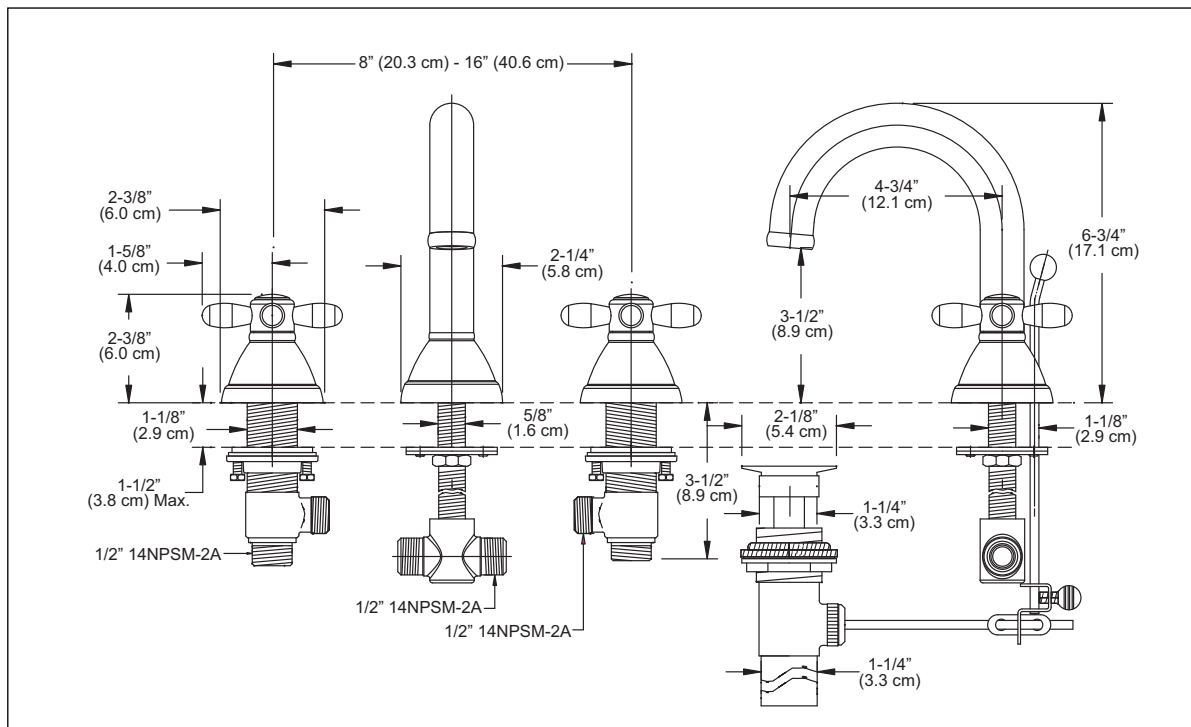

Decorative widespread lavatory faucet to match the Mercer® design suite. 1.5 gpm (5.7 lpm) maximum flow rate.

■ **TL756DDL#CP**

Mercer® widespread lavatory faucet, polished chrome finish.

□ **TL756DDL#BN**

Shipping Dimensions: **Individual**
14-1/4"L x 12-1/4"W
x 2-3/4"H

Case (Qty 6)
15"L x 12-3/4"W
x 18-1/8"H

CODES/STANDARDS

Complies with and exceeds the following standards:

ASME A112.18.1M

CSA B125

NSF 61

Listed by:

IAPMO/UPC, CSA, NSF and other municipalities

These dimensions and specifications are subject to change without notice.

TL756DDL - Mercer® Widespread Lavatory Faucet

TOTO®

TOTO® U.S.A., INC. • 1155 Southern Road, Morrow, GA 30260