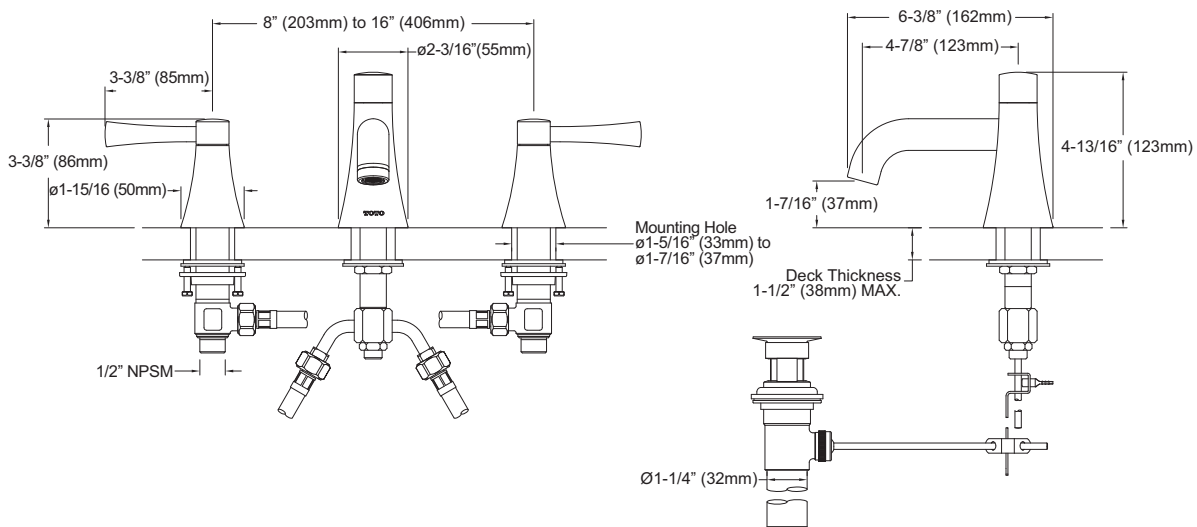

PRODUCT SPECIFICATION

The two-handle lavatory faucet shall have durable brass construction, ceramic disk valve cartridges and be compliant with California AB1953 & Vermont S.152. Product shall be for 8 to 16 inch installations and shall have a maximum flow rate of 1.5 gallons per minute. Product shall also include pop-up drain. Product shall be TOTO Model TL794DDLQ_____.

TL794DDLQ

Nexus® Widespread Lavatory High-Efficiency Faucet, 1.5 gpm

SPECIFICATIONS

- Warranty Lifetime Limited Warranty (Residential Use)
One Year (Commercial Use)
- Material Brass
- Shipping Weight 8.6 lbs.
- Shipping Dimensions 14-1/4" L x 12-1/4" W x 2-3/4" H
- Maximum Flow Rate 1.5 gpm (5.7 lpm)