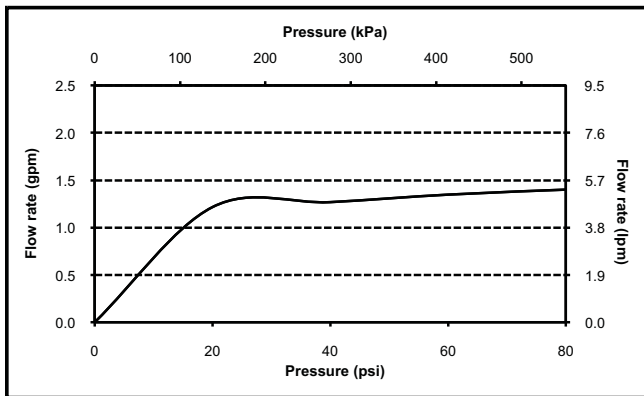

PRODUCT SPECIFICATION

The two-handle lavatory faucet shall have durable brass construction, ceramic disk valve cartridges and be compliant with California AB1953 & Vermont S.152. Product shall be for 8 to 16 inch installations and shall have a maximum flow rate of 1.5 gallons per minute. Product shall also include pop-up drain. Product shall be TOTO Model TL794DDLQ_____.

TL794DDLQ

Nexus® Widespread Lavatory High-Efficiency Faucet, 1.5 gpm

SPECIFICATIONS

- Warranty Lifetime Limited Warranty (Residential Use)
One Year (Commercial Use)
- Material Brass
- Shipping Weight 8.6 lbs.
- Shipping Dimensions 14-1/4" L x 12-1/4" W x 2-3/4" H
- Maximum Flow Rate 1.5 gpm (5.7 lpm)