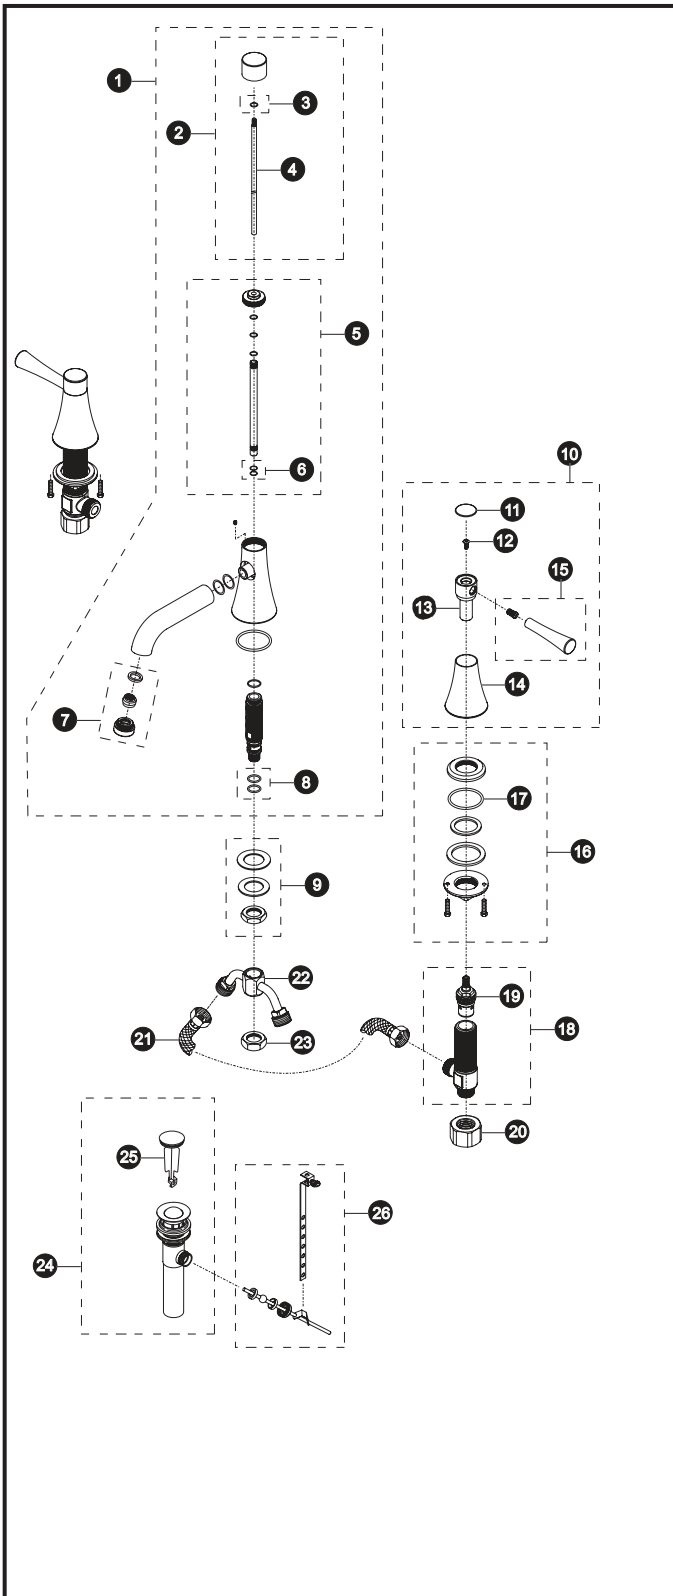

Nexus® Lavatory Faucet Chrome Plated

Item	Part	Description
1.	THU4062Q#\$\$	Spout Assembly
2.	THU4072#\$\$	Lift Assembly
3.	9BU4002	O-ring
4.	1FU4009#\$\$	Lift
5.	THU4075#\$\$	Tube Connector Assembly
6.	9BU4006	O-Ring
7.	THP4305#\$\$	Aerator
8.	9BU4004	O-ring
9.	THU4078	Nut Assembly
10.	THU4058#\$\$	Metal Handle Assembly
11.	3EU4007#\$\$	Handle Cap
12.	6BU4001	Screw
13.	3EU4010#\$\$	Handle Joint
14.	1FU4015#\$\$	Canopy
15.	THU4069#\$\$	Handle Assembly
16.	THU4042	Washer Assembly
17.	9BU4001	O-ring
18.	THU4043Q	Body Assembly
	THU4061Q	Body Assembly (cold)
19.	1FU4008	Cartridge
	1FU4007	Cartridge (cold)
20.	2BU4001	Nut
21.	4BU4001Q	Hose
22.	4BU4002Q	Y-Connector
23.	2BU4002	Nut
24.	THU4054#\$\$	Pop-Up Drain Assembly
25.	THU4100#\$\$	Pop-Up
26.	THU4057	Ball Rod and Lift Rod Strap

Product Number Explanations

Faucet
 (T) Fitting
 (L) Lavatory Faucet
 (794) Nexus™
 (D) Two Valve Mixing
 (D) Deck

Finishes
 (C) Polished Chrome