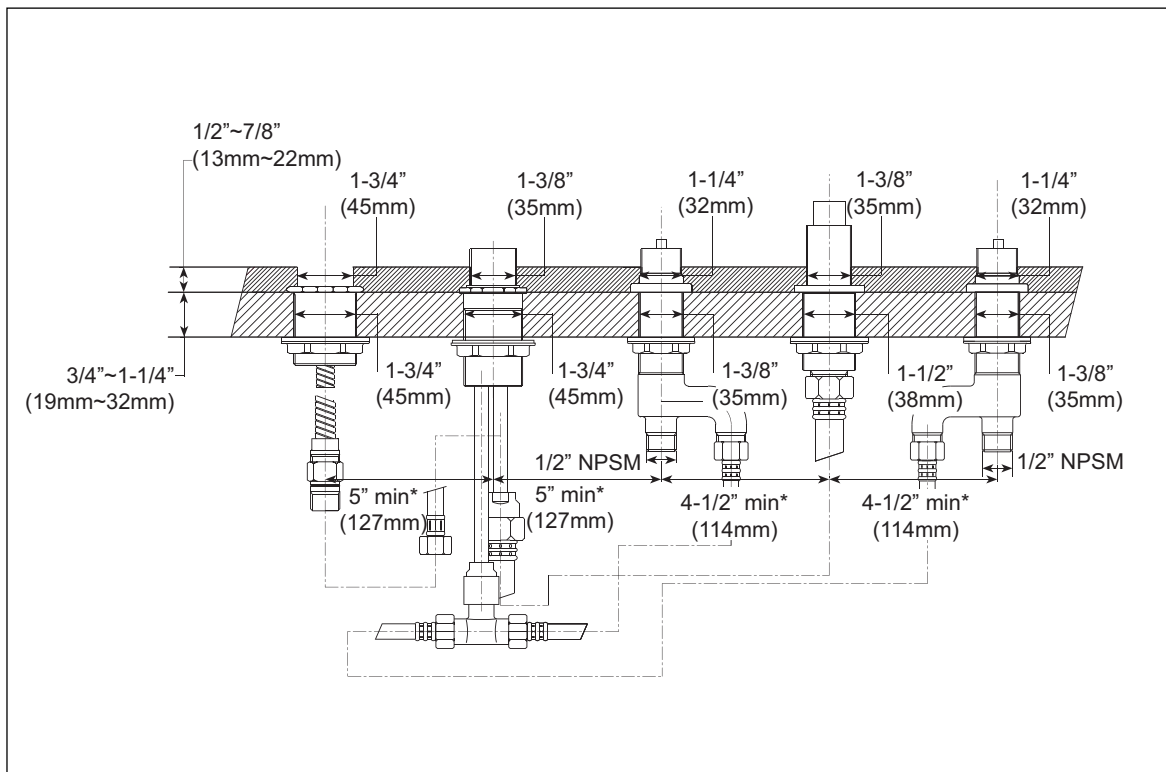

Note: Faucet Trim Required
Deck-mounted faucet trim, model (TB960S#) sold separately.

TB6F - Deck-mount bath faucet with lever handles, handshower and diverter (valve)

TB6F

Deck-mount bath faucet with lever handles, handshower and diverter (valve)

Case (Qty 3)
21-1/4"L x 10-1/2"W
x 11-1/4"H

■ CODES/STANDARDS

Complies with and exceeds the following standards:
ASME A112.18.1M / CSA B125-2005

Listed by:
IAPMO/C-UPC, and other municipalities

These dimensions and specifications are subject to change
without notice.