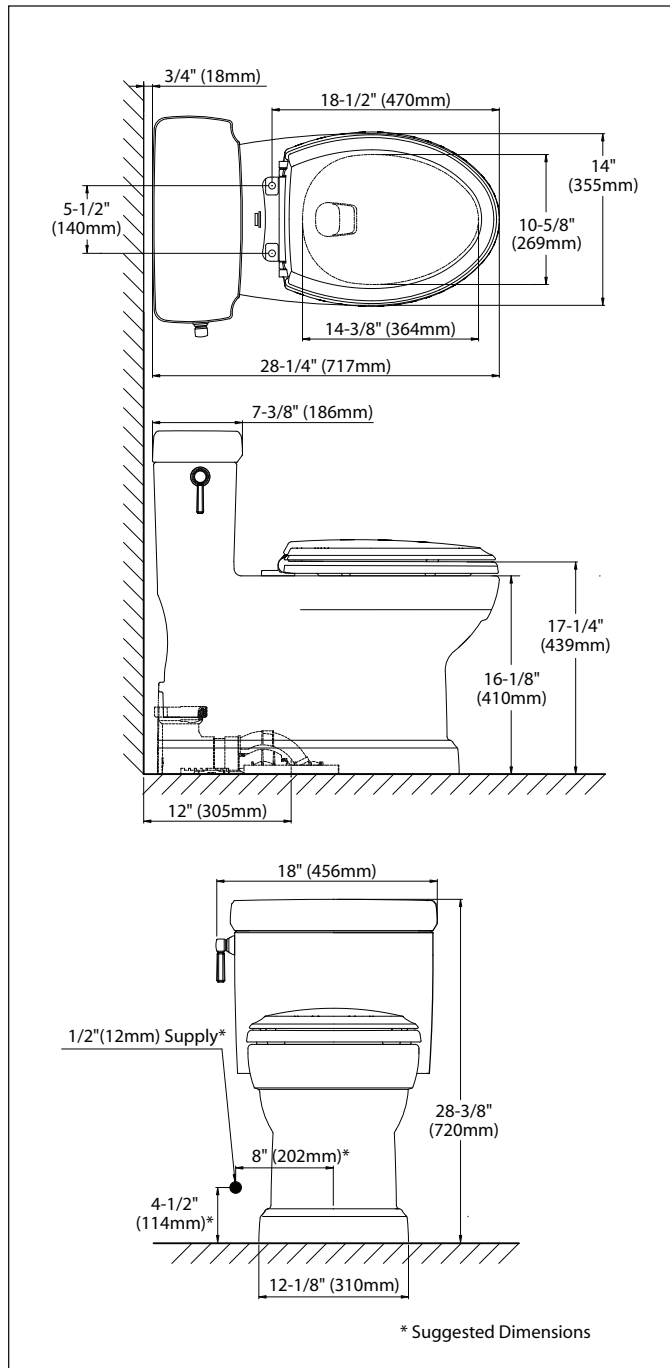

Eco Guinevere® One Piece Toilet, Universal Height, 1.28 GPF

■ PERFORMANCE

The TOTO® Guinevere® Toilet features the Double Cyclone® flushing system. Using two powerful nozzles, the Double Cyclone® flushing system creates a forceful centrifugal action that cleans the rim and bowl thoroughly with every flush. The rim has no holes, which makes it easier to clean and offers a seamless appearance.

■ SPECIFICATIONS

Water Use: 1.28 Gpf / 4.8 Lpf

Flush System: Double Cyclone™

Min. Water Pressure:

8 psi (Static)

Water Surface: 7-7/8" x 9-7/8"

Trap Dia.: 2-1/8"

Rough-in: 12" (Standard) 10", 14"

Trap Seal: 2-3/16"

Warranty: Five Year Limited Warranty

Material: Vitreous China

Shipping Weight: **MS974224CEFG**
120 lbs.

Shipping Dimensions:

MS974224CEFG
32"L x 19-7/8"W
x 29"H

Fixture dimensions and hydraulic performance meet or exceed ANSI/ASME standard A112.19.2, CAN/CSA B45 requirements, and LASPS for rebate program.

Listing / Approvals: C-UPC, City of Los Angeles, State of Massachusetts, and others.

Meets and exceeds ASME A112.19.2 standards for drainline carry distance with a 2% grade and 4" I.D. pipe. WaterSense compliant.

Meets the American Disabilities Act Guidelines and ANSI A117.1 requirements where installed so top of seat is 17"-19" from the finished floor. For installation condition with approach from left-hand side.

These dimensions and specifications are subject to change without notice.

MS974224CEFG - Eco Guinevere® Universal Height, One-Piece Toilet

TOTO®

TOTO U.S.A., INC. • 1155 Southern Road, Morrow, GA 30260
Tel. (888) 295-8134 • Fax. (800) 699-4889 • www.totousa.com

Printed in U.S.A. © TOTO LTD. 05/08 #A10530

Printed on recycled paper

Rev 08/08