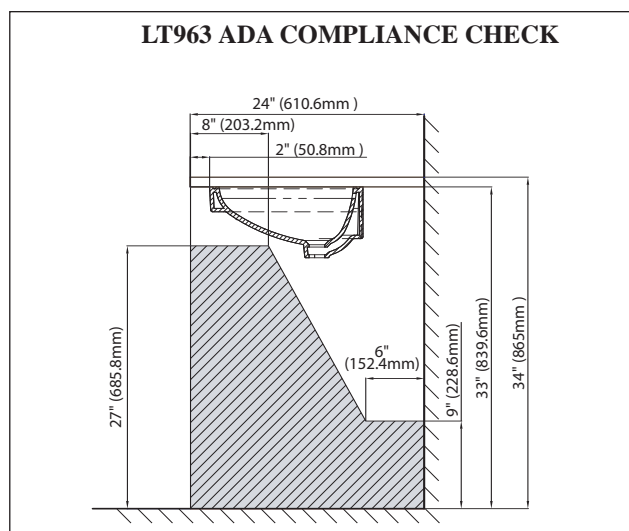

TOTO® U.S.A., INC. • 1155 Southern Road, Morrow, GA 30260
Tel. (888) 295-8134 • Fax. (800) 699-4889 • www.totousa.com
Printed in U.S.A. © TOTO® LTD. 06/06 #