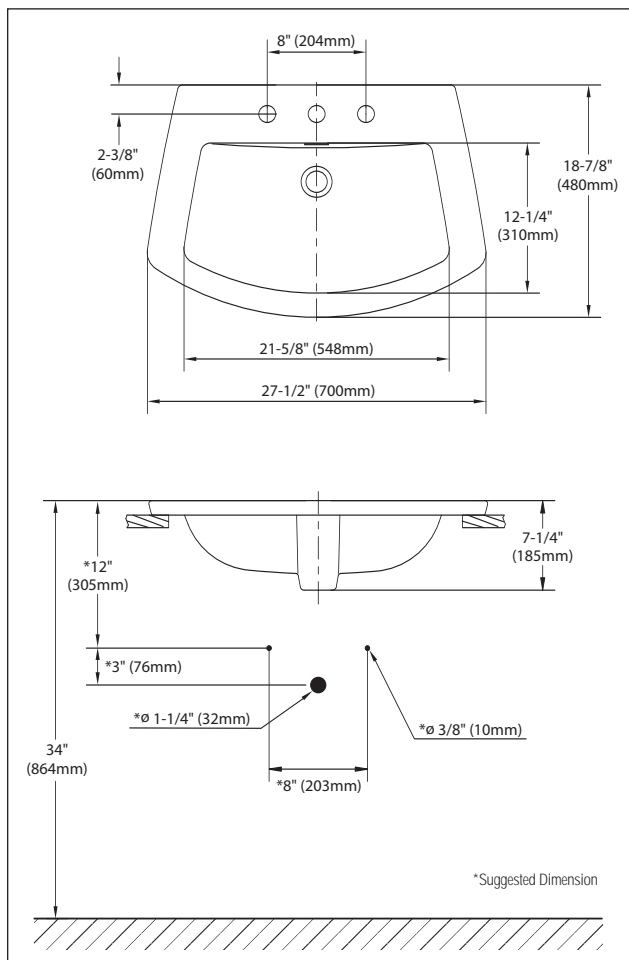

LT963

Soirée™ Self Rimming Lavatory

DESIGN

Spacious wide basin with traditional design. Soirée™ self rimming lavatories are designed to match the Soirée™ Design Suite. Durable vitreous china offers years of quality use.

SPECIFICATIONS

Waste: 1-1/4" O.D.
Size: 27-1/2"W x 18-7/8"D
Basin: 21-5/8"W x 12-1/4"D
Warranty: Five Year Limited Warranty
Material: Vitreous china

Shipping Weight: **LT963 / LT963.4 / LT963.8**
31.1 lbs.

Shipping Dimensions: **LT963 / LT963.4 / LT963.8**
28-9/16"W x 20-1/4"D
x 9-1/16"H

Fixture dimensions and hydraulic performance meet or exceed ANSI/ASME standard A112.19.2M and CAN/CSA B 45 requirements.

Listing / Approvals: IAPMO/UPC, City of Los Angeles, State of Massachusetts, c-UPC for Canada, and others.

LT963.8 Soirée™ Self Rimming Lavatory

Meets the American Disabilities Act Guidelines and ANSI A117.1 requirements when countertop installed 864mm(34") from finished floor and lavatory installed 51mm(2") minimum from the front edge.

These dimensions and specifications are subject to change without notice.