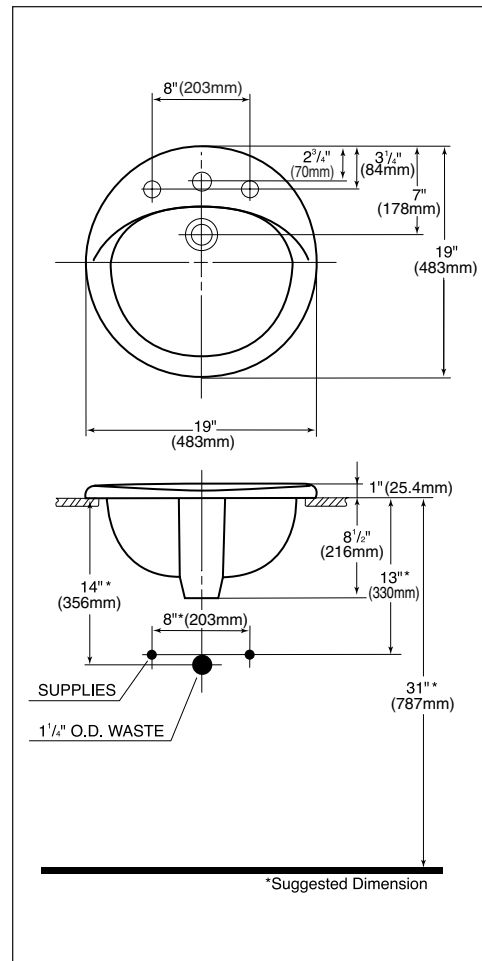

Attractive, sculptured drop-in lavatory offers a deep washbasin.

■ SPECIFICATIONS

Waste:	1 1/4" O.D.
Size:	19" diameter
Basin:	15"W x 12 1/2"D
Warranty:	Five Year Limited Warranty
Material:	Vitreous china

Shipping Weight: **LT512G / LT512.4G / LT512.8G**
LT512 / LT512.4 / LT512.8
 21 lbs.

Shipping Dimensions: **LT512G / LT512.4G / LT512.8G**
LT512 / LT512.4 / LT512.8
 20 1/2"L x 20 1/2"W x 10 3/8"H

Fixture dimensions meet ANSI/ASME standard A112.19.2M and CAN/CSA B 45 requirements.

Listing / Approvals: IAPMO/UPC, CSA, City of Los Angeles, State of Massachusetts, and others.

Meets the American Disabilities Act Guidelines and ANSI A117.1 requirements when countertop installed 864mm (34") from finished floor and lavatory installed 51mm (2") minimum from front edge.

These dimensions and specifications are subject to change without notice.

LT512.8G - Ultimate Self-Rimming Lavatory