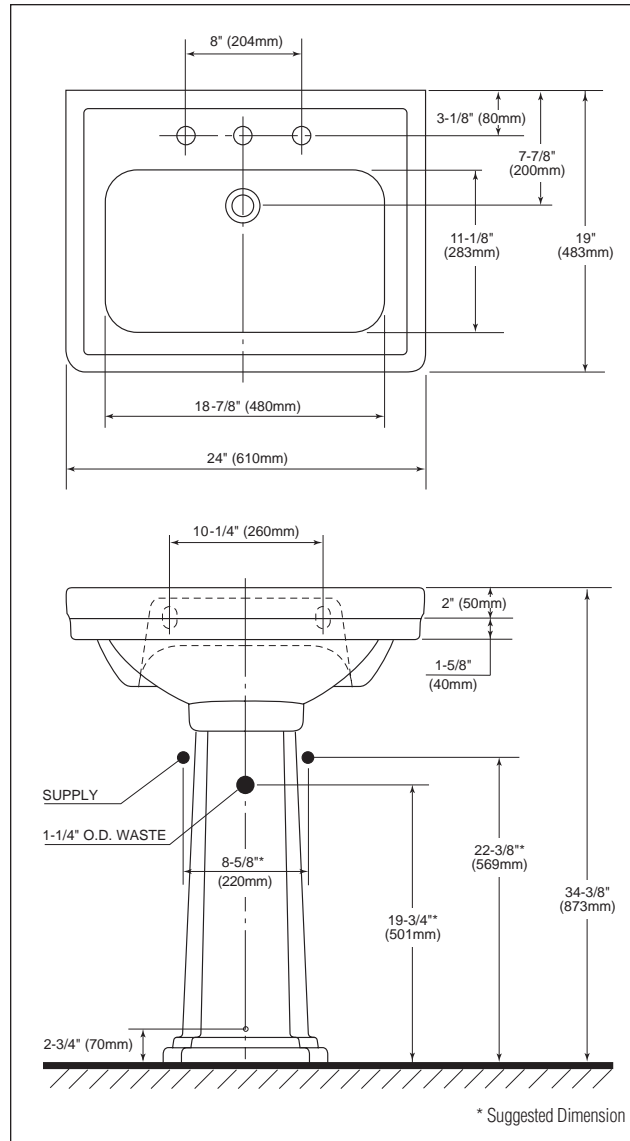

LPT532N

Promenade Pedestal Lavatory

DESIGN

Petite pedestal lavatory with traditional design and Universal Height. Promenade pedestal lavatories are designed to match the Promenade Design Suite. Durable vitreous china offers years of quality use.

SPECIFICATIONS

Waste: 1-1/4" O.D.
Size: 24"W x 19"D
Basin: 18-7/8" x 11-1/8"
Height: Floor to Rim 34-3/8"
Warranty: Five Year Limited Warranty
Material: Vitreous China

Shipping Weight: **LT532 / LT532.4 / LT532.8**
40 lbs.
PT530N
28 lbs.

Shipping Dimensions: **LT532 / LT532.4 / LT532.8**
24-3/4"L x 26-7/8"W x 12-3/8"H
PT530N
28"L x 11-3/8"W x 11"H

Fixture dimensions meet ANSI/ASME standard A112.19.2M and CAN/CSA B 45 requirements.

Listing / Approvals: IAPMO/UPC, CSA, City of Los Angeles, State of Massachusetts and others.

These dimensions and specifications are subject to change without notice.

LPT532.8N - Promenade Pedestal Lavatory