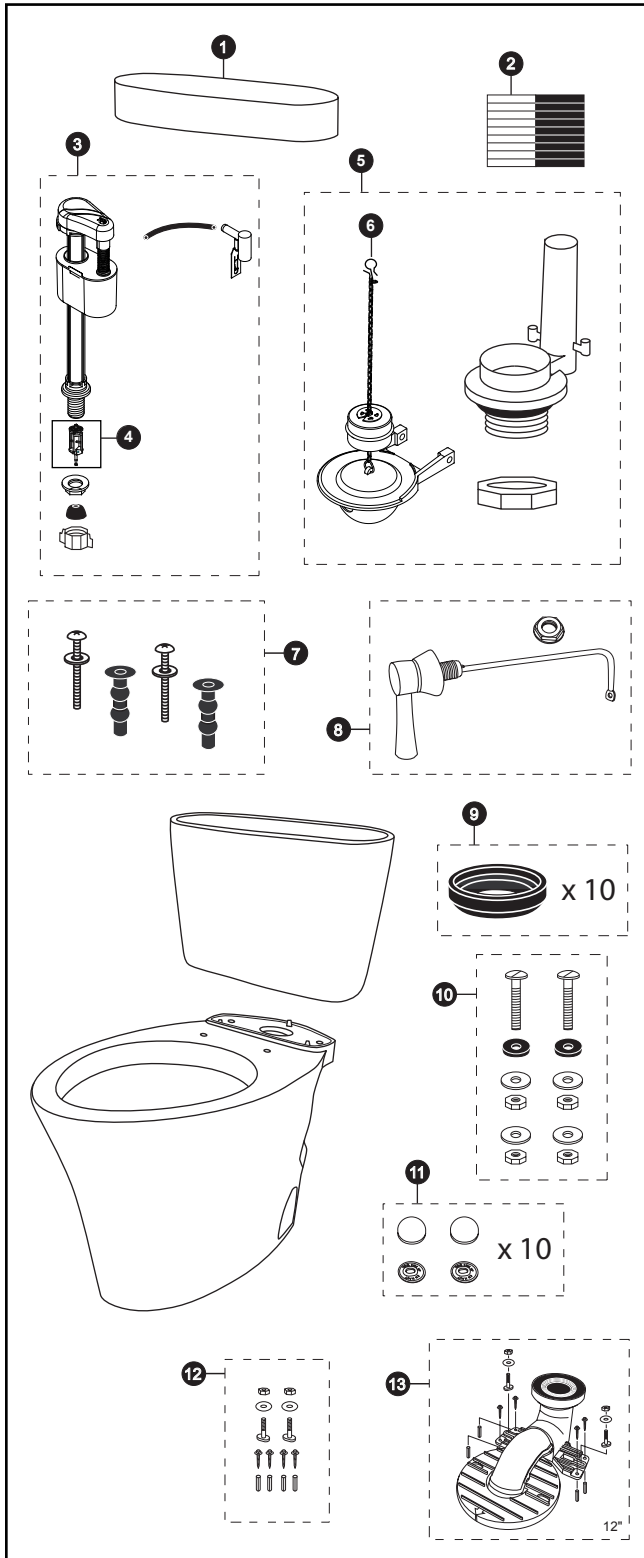

# CST794EF

CST794EF  
ST794E  
CT794EF

## Nexus® 1.28 Gpf Toilet, Elongated, E-Max®, 12" Modular Rough-In, Universal Height

Item	Part	Description
1	TCU794CR#01	Tank Lid w/ Velcro Tape
	TCU794CR#03	Tank Lid w/ Velcro Tape
	TCU794CR#04	Tank Lid w/ Velcro Tape
	TCU794CR#11	Tank Lid w/ Velcro Tape
	TCU794CR#12	Tank Lid w/ Velcro Tape
	TCU794CR#51	Tank Lid w/ Velcro Tape
2	THU107	Velcro Tape
3	TSU28A	Fill Valve
4	THU229	Fill Valve Filter
5	THU252W-2	Flush Valve
6	THU253S	Flapper w/Float & Chain
7	THU651N	Top Mounting Seat Hardware
8	THU164#CP	Trip Lever (Polished Chrome)
9	THU131	3" Tank to Bowl Gaskets (for 10 toilets)
10	TSU01D	Tank Mounting Kit
11	THU048#01	Bolt Cap Sets (for 10 toilets)
	THU048#03	Bolt Cap Sets (for 10 toilets)
	THU048#04	Bolt Cap Sets (for 10 toilets)
	THU048#51	Bolt Cap Sets (for 10 toilets)
12	THU021	UniFit Mounting Set
13	TSU02W.12	UniFit - 12" Rough-In

### Product Number Explanations

**Two-Piece Toilet**  
(CST) Gravity Type Toilet  
(794) Model  
(E) E-Max®  
(F) Universal Height

**Tank**  
(ST) Tank  
(794) Model  
(E) E-Max®

**Bowl**  
(CT) Bowl  
(794) Model  
(E) E-Max®  
(F) Universal Height

**Colors**  
(#01) Cotton

**Finishes**  
(#CP) Chrome Plated