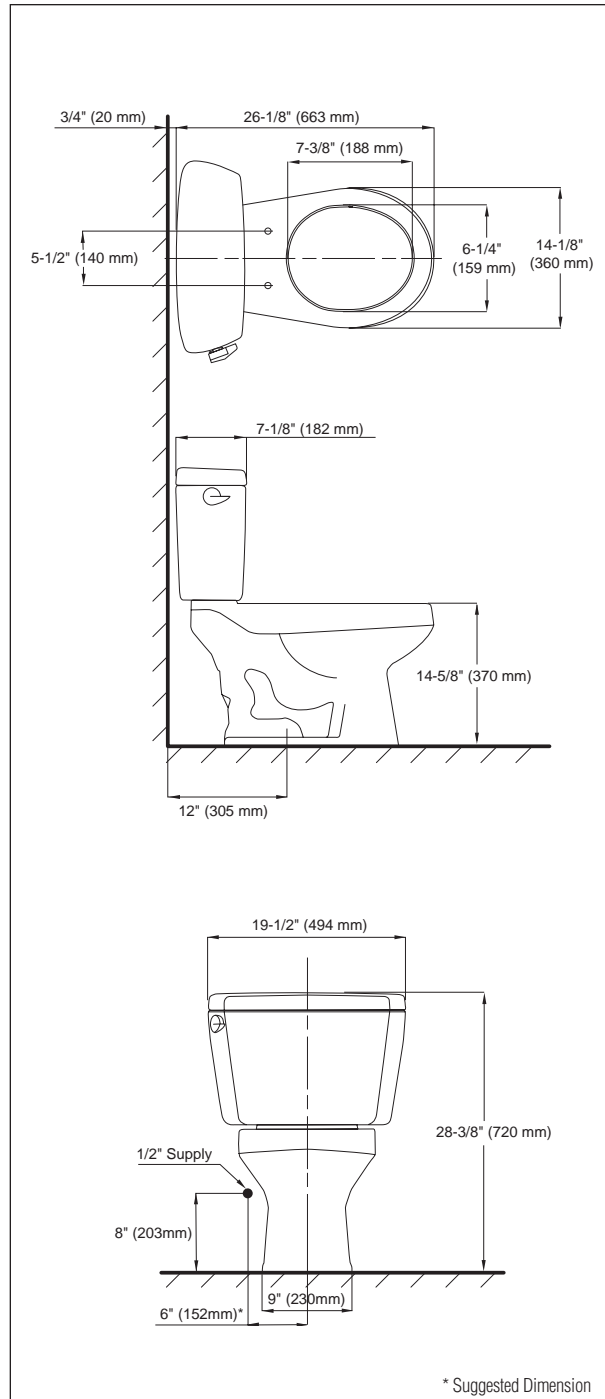

CST715

Carusoe 1.6 GPF Toilet, Round

■ PERFORMANCE

The TOTO 1.6 Gpf toilet received high ratings in independent laboratory performance tests. With a powerful and quiet flush design, the toilet also offers a large water surface.

■ SPECIFICATIONS

Water Use: 1.6 Gpf/6.0 Lpf
Flush System: Gravity Feed
Min. Water Pressure: 8 psi
Water Surface: 7-3/4" x 6-1/4"
Trap Diameter: 1-7/8"
Rough-in: C715-12" rough-in
Trap Seal: 2-1/8"
Warranty: Five Year Limited Warranty
Material: Two piece vitreous china bowl and tank

Shipping Weight: **C715 / C715.10-Bowl**
44.6 lbs.
ST706-Tank
32.5 lbs.

Shipping Dimensions: **C715 / C715.10-Bowl**
26"L x 11-5/8"W¹
x 15-3/8"W² x 15"H

ST706-Tank
20-1/8"L x 8-1/4"W x 15-1/2"H

Fixture dimensions and hydraulic performance meet or exceed ANSI/ASME standard A112.19.2M and CAN/CSA B 45 requirements.

Listing / Approvals: IAPMO/UPC, CSA, City of Los Angeles, State of Massachusetts, and others.

These dimensions and specifications are subject to change without notice.

CST715

TOTO®
Perfection by Design

TOTO U.S.A., INC. • 1155 Southern Road, Morrow, GA 30260
Tel. (770) 282-8686 • Fax. (770) 282-8701 • www.totousa.com
Printed in U.S.A. © TOTO LTD. 05/03

Printed on recycled paper

REV 05/03