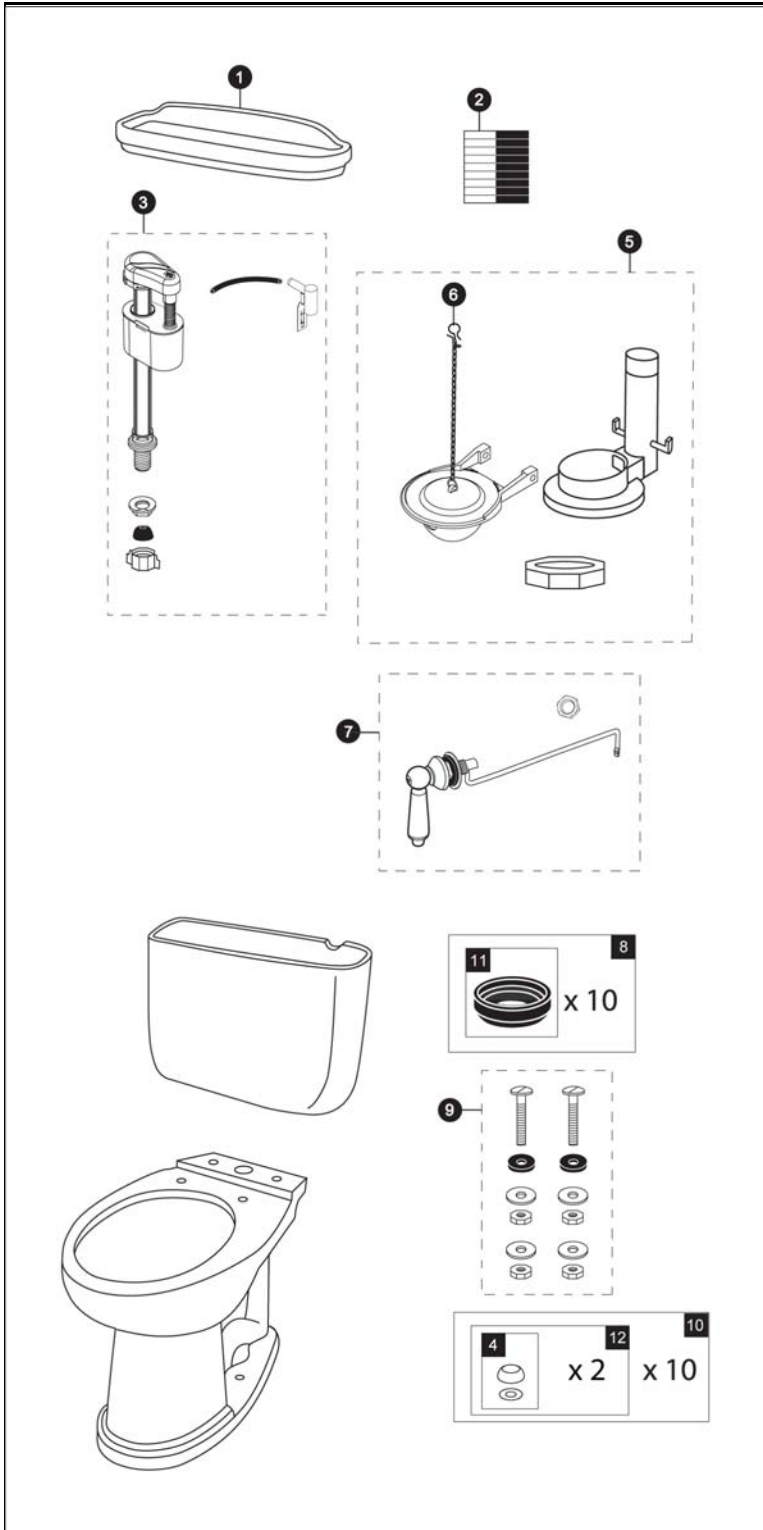

CST754EF
ST753E
C754SF

Dartmouth® 1.28 Gpf Toilet, Elongated E-Max®, 12" Rough-In, Universal Height

Items	Parts	Description
1	TCU753CR#01	Tank Lid w/ Velcro Tape - Cotton
	TCU753CR#03	Tank Lid w/ Velcro Tape - Bone
	TCU753CR#11	Tank Lid w/ Velcro Tape - Colonial White
	TCU753CR#12	Tank Lid w/ Velcro Tape - Sedona Beige
	TCU753CR#51	Tank Lid w/ Velcro Tape - Sedona Beige
2	THU107	Velcro Tape
3	TSU53A	Fill Valve
4	THU044#01	Bolt Cap Set - Cotton
	THU044#03	Bolt Cap Set - Bone
	THU044#11	Bolt Cap Set - Colonial White
	THU044#12	Bolt Cap Set - Sedona Beige
	THU044#51	Bolt Cap Set - Ebony
5	THU252P-A	Flush Valve
6	THU347S	Flapper w/ Chain
7	THU141#01	Trip Lever - Cotton
	THU141#03	Trip Lever - Bone
	THU141#11	Trip Lever - Colonial White
	THU141#12	Trip Lever - Sedona Beige
	THU141#51	Trip Lever - Ebony
	THU141#CP	Trip Lever - Chrome Plated
	THU141#BN	Trip Lever - Brushed Nickel
	THU141#PN	Trip Lever - Polished Nickel
	THU141#RB	Trip Lever - Oil Rubbed Bronze
	THU141#SB	Trip Lever - Satin Brass
8	THU131	Tank to Bowl Gaskets (10 pieces)
9	TSU01D	Tank Mounting Kit
10	THU098#01	Bolt Cap Sets - Cotton (20 pieces)
	THU098#03	Bolt Cap Sets - Bone (20 pieces)
	THU098#11	Bolt Cap Sets - Colonial White (20 pieces)
	THU098#12	Bolt Cap Sets - Sedona Beige (20 pieces)
	THU098#51	Bolt Cap Sets - Ebony (20 pieces)
11	9BU024E	Tank to Bowl Gasket
12	THU044S#01	Bolt Cap Set - Cotton (2 pieces)
	THU044S#03	Bolt Cap Set - Bone (2 pieces)
	THU044S#11	Bolt Cap Set - Colonial White (2 pieces)
	THU044S#12	Bolt Cap Set - Sedona Beige (2 pieces)
	THU044S#51	Bolt Cap Set - Ebony (2 pieces)

Note:

THU141 has Left Hand threads.

Product Number Explanations

Two-Piece Toilet

(CST) Gravity Type Toilet
(754) Model
(E) E-Max®
(F) Universal Height

Tank

(ST) Tank
(753) Model
(E) E-Max®

Bowl

(C) Bowl
(754) Model
(E) E-Max®
(F) Universal Height

Actual Product may vary slightly from illustration.