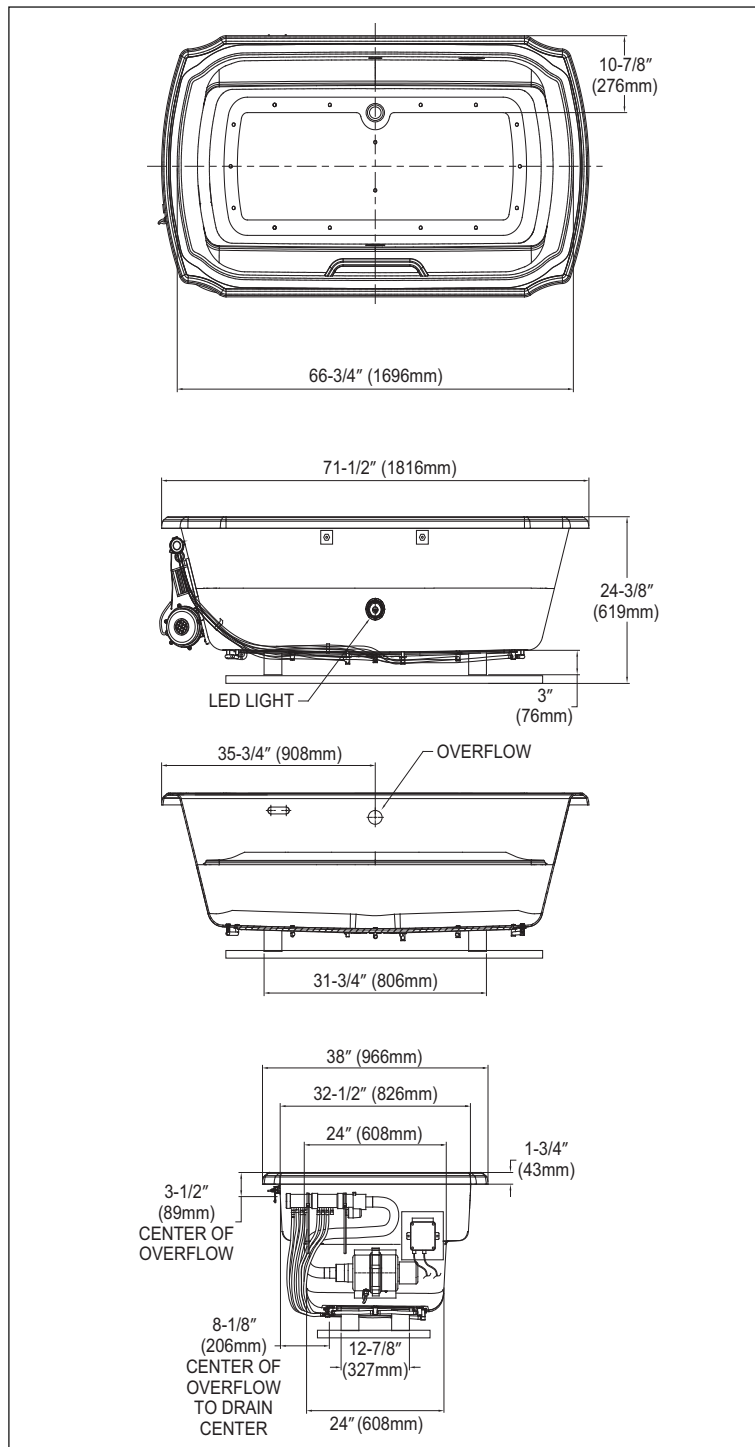

### ■ SPECIFICATIONS

Size: 71-1/2" L x 38" W  
 Depth: 20"

Warranty: 1 Year Limited Warranty on Acrylic Tub  
 1 Year Limited Warranty on Components and Parts

Material: Cast Acrylic

Electrical Requirements:  
 15 AMP; 120V w/GFI

Shipping Weight:  
**ABA974R/L**  
 140 lbs.

Shipping Dimensions:  
**ABA974R/L**  
 73" L x 43" W x 26" H

Gallons: **ABA974R/L**  
 98 gal. to overflow  
 50 min. operational capacity

Fixture meets ANSI/ASME standard Z124.1, ETL, and C-USPC requirements.

*These dimensions and specifications are subject to change without notice.*

*Use TOTO® cut template to assure rough in dimensions.*

ABA974L - Guinevere® 6' Air Bath™

TOTO® U.S.A., INC. • 1155 Southern Road, Morrow, GA 30260  
 Tel. (888) 295-8134 • Fax. (800) 699-4889 • www.totousa.com