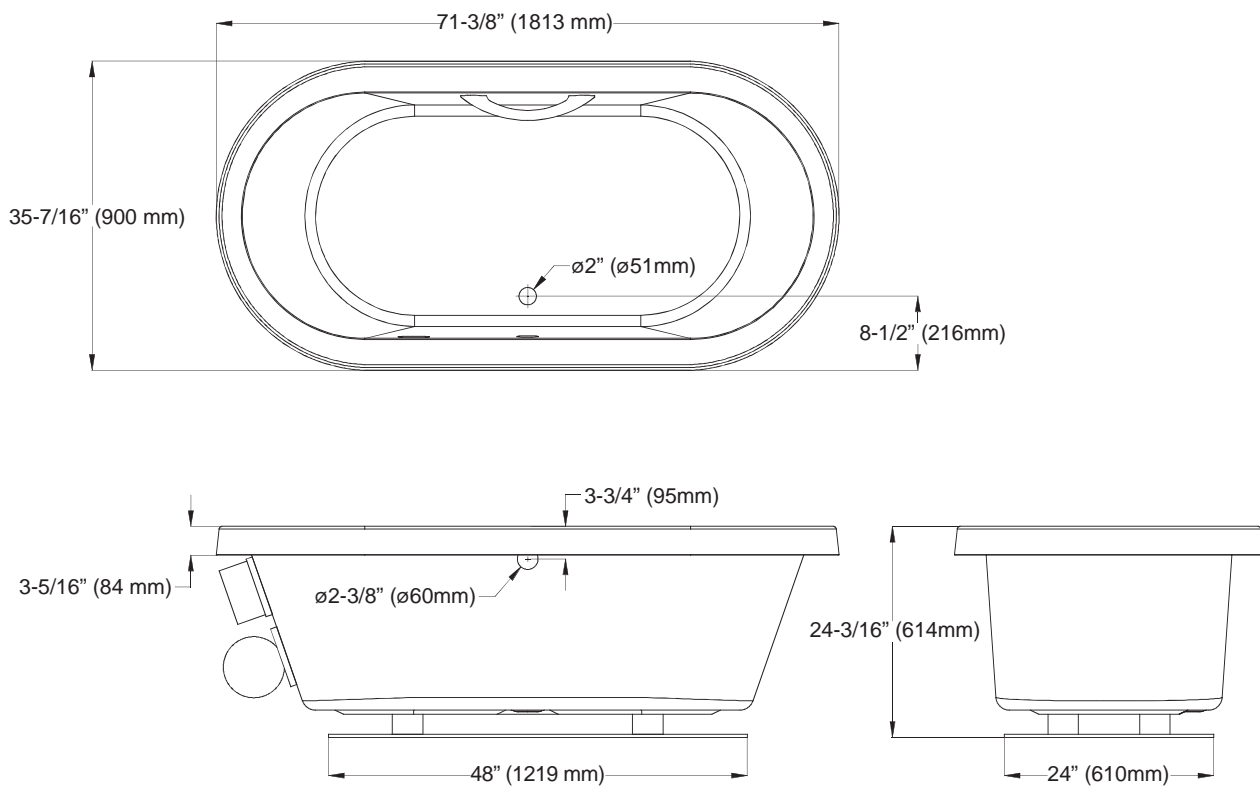

FEATURES

- 71-3/8" x 35-7/16" x 24-3/16"
- Luxuriously deep bathing well
- Cast-acrylic construction provides high durability
- Slip-resistant surface
- 1hp ultra-quiet blower
- 300 watt heated air injection system
- Final purge/drying cycle to clean each air jet
- Optional solid brass grab bar with various finishes
- Optional LED lighting
- Multi-functional Keypad
 - Normal Mode: 5 intensity levels for continuous operation
 - Pulsating Mode: Alternating between the High/Low intensity levels for massage
 - Oscillation Mode: Alternating between all 5 intensity levels for massage

ABA794

Nexus® 6' Air Bath™

SPECIFICATIONS

- Size 71-3/8" L x 35-7/16" W
- Depth 20-1/4"
- Warranty 1 Year Limited Warranty on acrylic tub
1 Year Limited Warranty on components and parts
- Material Lucite Cast Acrylic
- Electrical Requirements 15 AMP; 120V w/ GFCI
- Shipping Weight 140 lbs.
- Shipping Dimensions 74" L x 44" W x 27" H
- Gallons 100 to overflow

INSTALLATION NOTES

Floor support under bath must provide a minimum of 75 lbs/square foot (366 kg/square meter) loading.

TOTO®

These dimensions and specifications are subject to change without notice