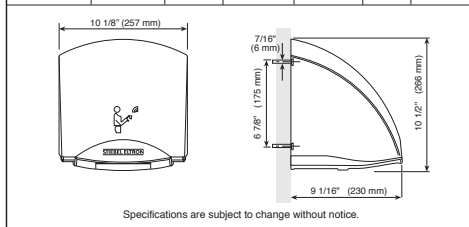

STIEBEL ELTRON

Rugged Construction.

Stiebel Eltron offers two product categories:

The Galaxy™ features a durable, ABS polycarbonate housing with a wall thickness of 1/8" (3mm). This is the ideal choice for light to medium traffic areas. The only color choice available is white.

The Galaxy™M features a housing of rugged cast aluminum alloy with a wall thickness of 1/8" (3mm). The Galaxy™M is available in three attractive standard colors that complement any washroom environment. Its rugged metal housing makes this dryer the perfect choice for high traffic areas.

Quiet, Trouble Free Operation.

With a noise level of only 54 DB, the Galaxy™ is one of the quietest hand dryers on the market. The brushless motor design yields a long service life. Galaxy™ is backed by an industry leading warranty stating it will be free from defects in workmanship and material for a period of FIVE YEARS.

Easy Installation.

To install the Galaxy™ M hand dryer, simply loosen one tamper-proof screw*, pull down the locking mechanism and remove the front cover. Bring the wire through the knock-out in the back of the unit. Mount the unit to the wall with four fasteners and connect the wire to the wiring block.

*(Three tamper-proof screws in the case of the Galaxy™ with plastic housing.)

GALAXY™ M Technical Data

Model	Wattage	Voltage	Amperage	Air Supply	Color	Weight
GALAXY™ M1	1850 Watts	120 VAC	15.42 Amps.	90 CFM	White	8.8 Lbs.
GALAXY™ M2	2000 Watts	240 VAC	8.34 Amps.	95 CFM	White	8.8 Lbs.
	1500 Watts	208 VAC	7.21 Amps.	85 CFM	White	8.8 Lbs.

GALAXY™ Technical Data

Model	Wattage	Voltage	Amperage	Air Supply	Color	Weight
GALAXY™ 1	1850 Watts	120 VAC	15.42 Amps.	90 CFM	White	5.5 Lbs.
GALAXY™ 2	2000 Watts	240 VAC	8.34 Amps.	95 CFM	White	5.5 Lbs.
	1500 Watts	208 VAC	7.21 Amps.	85 CFM	White	5.5 Lbs.