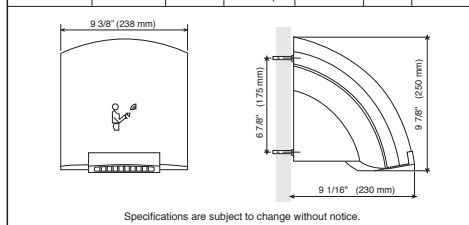

GALAXY™ Technical Data

Model	Wattage	Voltage	Amperage	Air Supply	Color	Weight
GALAXY™ 1	1850 Watts	120 VAC	15.42 Amps.	90 CFM	White	5.5 Lbs.
GALAXY™ 2	2000 Watts	240 VAC	8.34 Amps.	95 CFM	White	5.5 Lbs.
	1500 Watts	208 VAC	7.21 Amps.	85 CFM	White	5.5 Lbs.