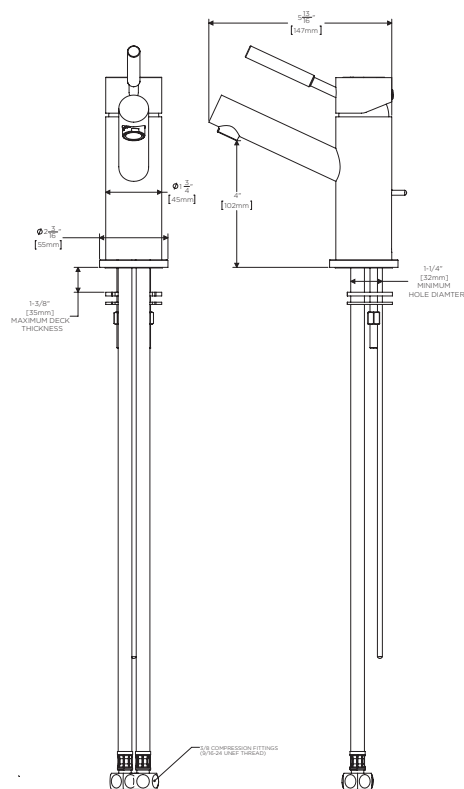

SPEAKMAN® SB-1003-E

Neo Single Lever Faucet

FEATURES:

- Lead-free brass construction
- Lever handle
- 1.2 gpm (4.5 L/min) flow rate
- Ceramic cartridge
- Flexible supply lines

COMPLIANCE:

- ASME A112.18.1/CSA B125.1 certified
- NSF 61 certified
- WaterSense certified
- NSF 372 certified
- Meets ADA

FINISH:

PC BN

WARRANTY:

- Limited Lifetime Warranty (consumer use)
- 5 Year Limited (commercial use)

DIMENSIONS:

NOTE: 1. All dimensions are in inches (millimeters) unless otherwise specified and are subject to change without notice.