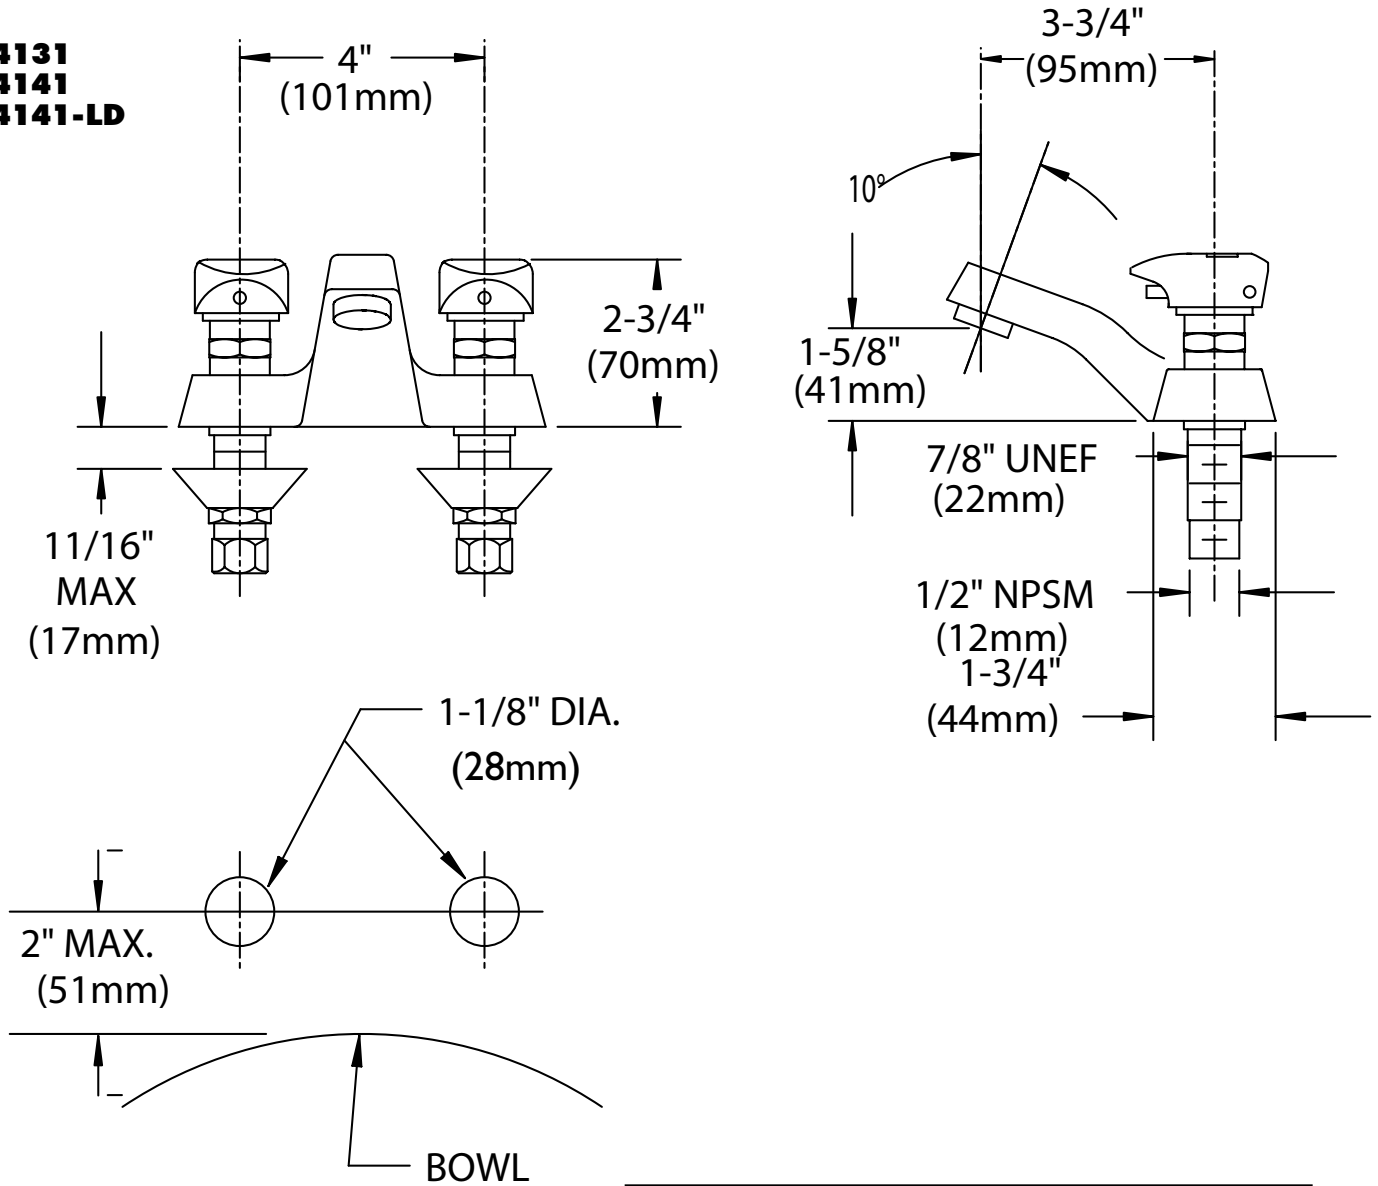

ROUGH-INS

S-4131
S-4141
S-4141-LD

NOTE: All dimensions are in inches (millimeters) unless otherwise specified and are subject to change without notice. Inlets are sized for either