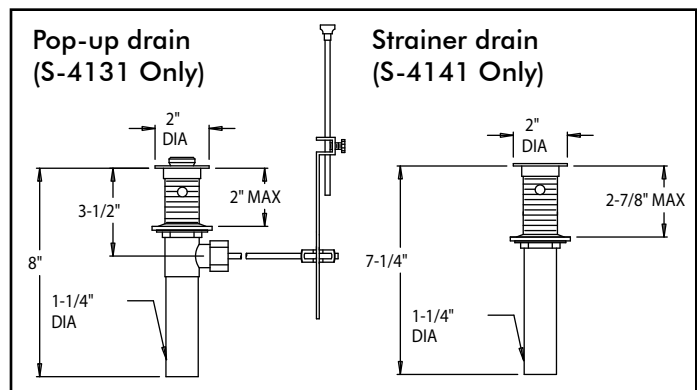

ROUGH-INS

S-4131
S-4141
S-4141-LD

NOTE: All dimensions are in inches (millimeters) unless otherwise specified and are subject to change without notice. Inlets are sized for either