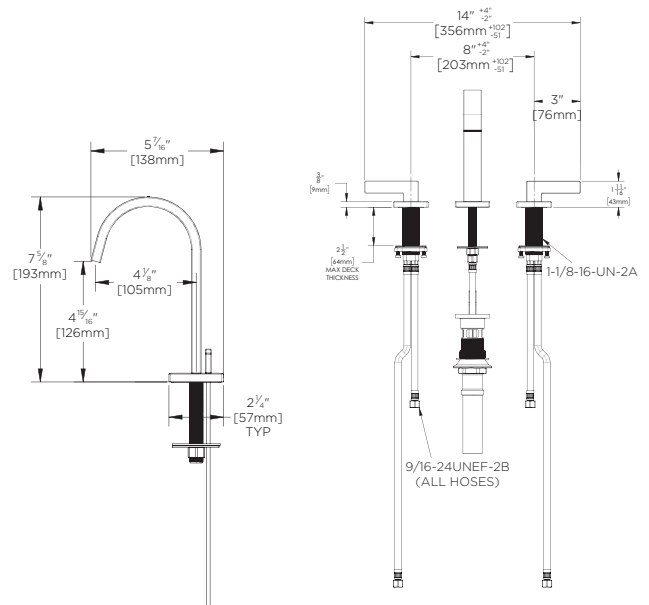

Lura® Widespread Faucet

FEATURES:

- 1.2 GPM (4.5 L/min) flow rate
- Brass construction
- Lever handles
- 1/4 turn ceramic cartridges
- Stainless steel inlet supply lines included, with 3/8" compression fittings
- Push-pop drain included
- Corrosion resistant finishes
- Coordinates with Lura Collection

STOCK FINISHES:

SPECIALTY FINISHES:

STANDARDS:

- ASME A112.18.1/CSA B125.1 certified
- NSF/ANSI 61 certified
- NSF 372 certified
- WaterSense certified
- ADA compliant

WARRANTY:

Visit www.speakman.com for full product warranty information

- Limited Lifetime Warranty (consumer)
- 5 Year Limited Warranty (commercial)

1. All dimensions are in inches (millimeters) unless otherwise specified and are subject to change without notice.

Architect/Engineer Approval Space:

P: 800-537-2107
F: 800-977-2747
W: WWW.SPEAKMAN.COM
R: 03-NOVEMBER 2019