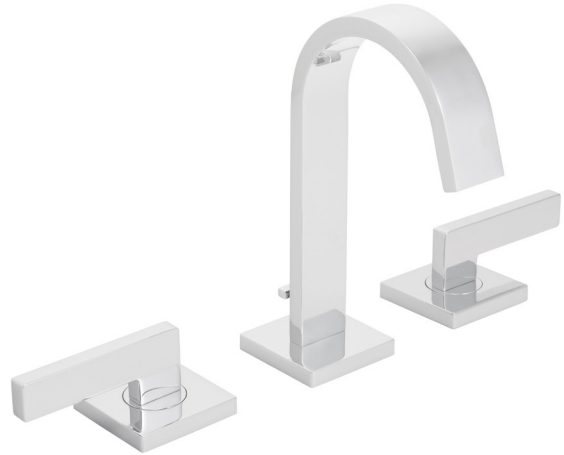

Lura® Widespread Faucet

FEATURES:

- 1.2 GPM (4.5 L/min) flow rate
- Brass construction
- Lever handles
- 1/4 turn ceramic cartridges
- Stainless steel inlet supply lines included, with 3/8" compression fittings
- Push-pop drain included
- Corrosion resistant finishes
- Coordinates with Lura Collection

STOCK FINISHES:

SPECIALTY FINISHES:

STANDARDS:

- ASME A112.18.1/CSA B125.1 certified
- NSF/ANSI 61 certified
- NSF 372 certified
- WaterSense certified
- ADA compliant

WARRANTY:

Visit www.speakman.com for full product warranty information

- Limited Lifetime Warranty (consumer)
- 5 Year Limited Warranty (commercial)

1. All dimensions are in inches (millimeters) unless otherwise specified and are subject to change without notice.

Architect/Engineer Approval Space:

P: 800-537-2107
F: 800-977-2747
W: WWW.SPEAKMAN.COM
R: 03-NOVEMBER 2019