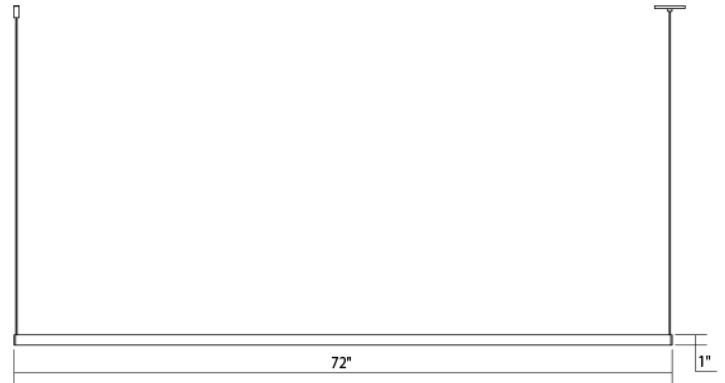

SONNEMAN
A WAY OF LIGHT

thin-line™ 6' One-Sided LED Pendant

2816.03-6

DIMENSIONS

Height	5"
Minimum Height	5.75"
Maximum Height	73.75"
Width	72"
Depth	0.75"
Canopy/Backplate/Base	4.5"
Hanging Details	6' Adjustable Cord"

SHIPPING

SHADE 1

Quantity	1
Color	White
Material	Aluminum w/Optical Acrylic
Height	1"
Diameter	72

AVAILABLE FINISHES

Satin White (.03)
Bright Satin Aluminum (.16)
Satin Black (.25)

GENERAL LISTINGS

cETL
cUL
Damp Location