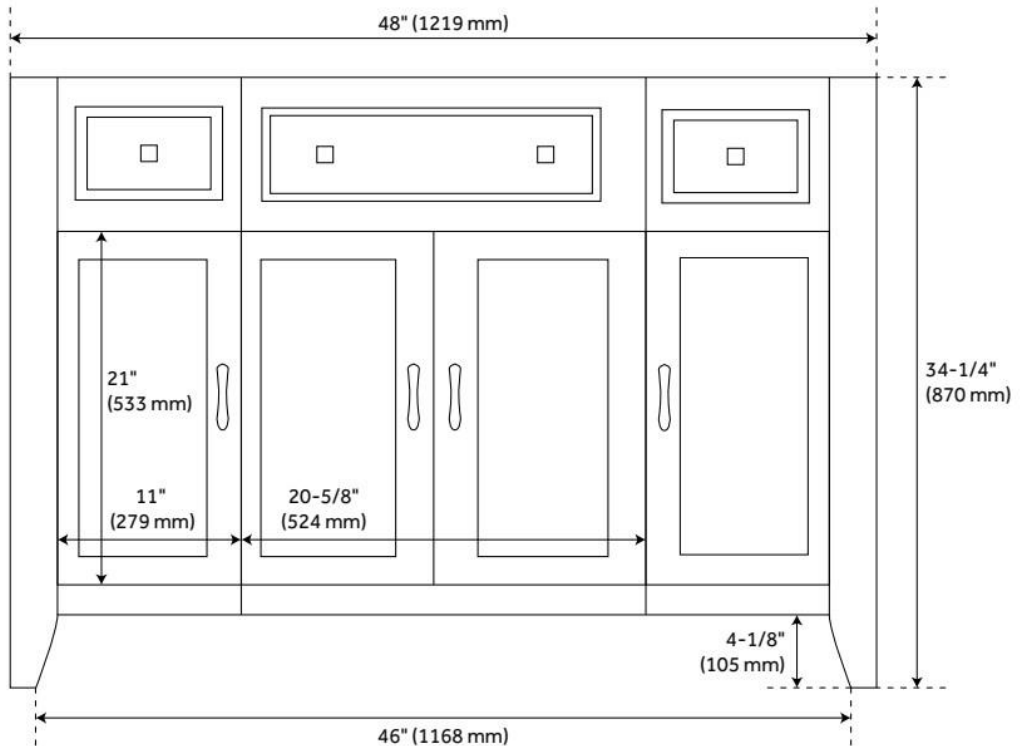

FEATURES

Material: Mahogany
Number of Doors: 4
Number of Drawers: 3
Hardware Finish: Brushed Nickel
Built-In Adjusters: Yes

ADDITIONAL FEATURES

- Includes a matching backsplash and a white porcelain sink.
- Each stone top is carved from a single piece of stone and will feature natural variations.
- See Installation Instructions for directions to attach the vanity top and sink.
- All dimensions are ($\pm 1/2"$).

REVISED 8/12/2024

48" THORTON MAHOGANY VANITY FOR RECTANGULAR UNDERMOUNT SINK - BLACK

SKU: 951868-RUMB

Code: SH473867, SH457449, SH468925, SH473874, SH457452, SH473886, SH457453, SH473887, SH457450, SH473888, SH457451, SH473889, SH457454, SH457455