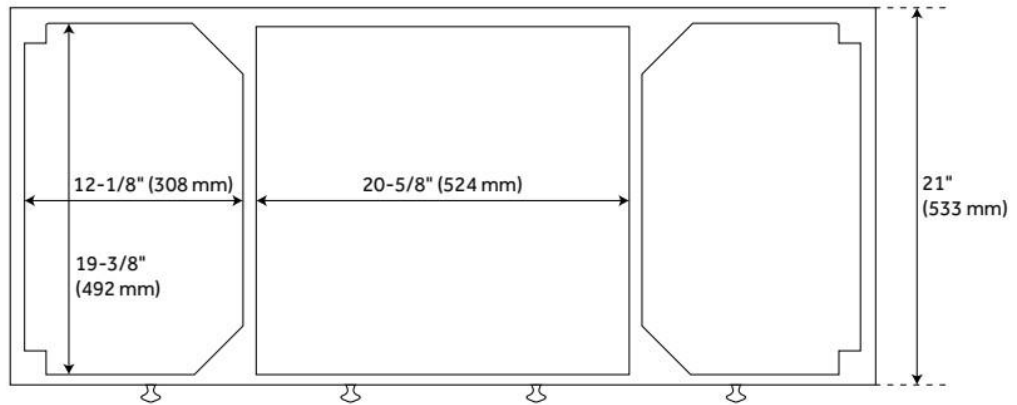

48" THORTON MAHOGANY VANITY FOR RECTANGULAR UNDERMOUNT SINK - BLACK

SKU: 951868-RUMB

Code: SH473867, SH457449, SH468925, SH473874, SH457452, SH473886, SH457453, SH473887, SH457450, SH473888, SH457451, SH473889, SH457454, SH457455

REVISED 8/12/2024