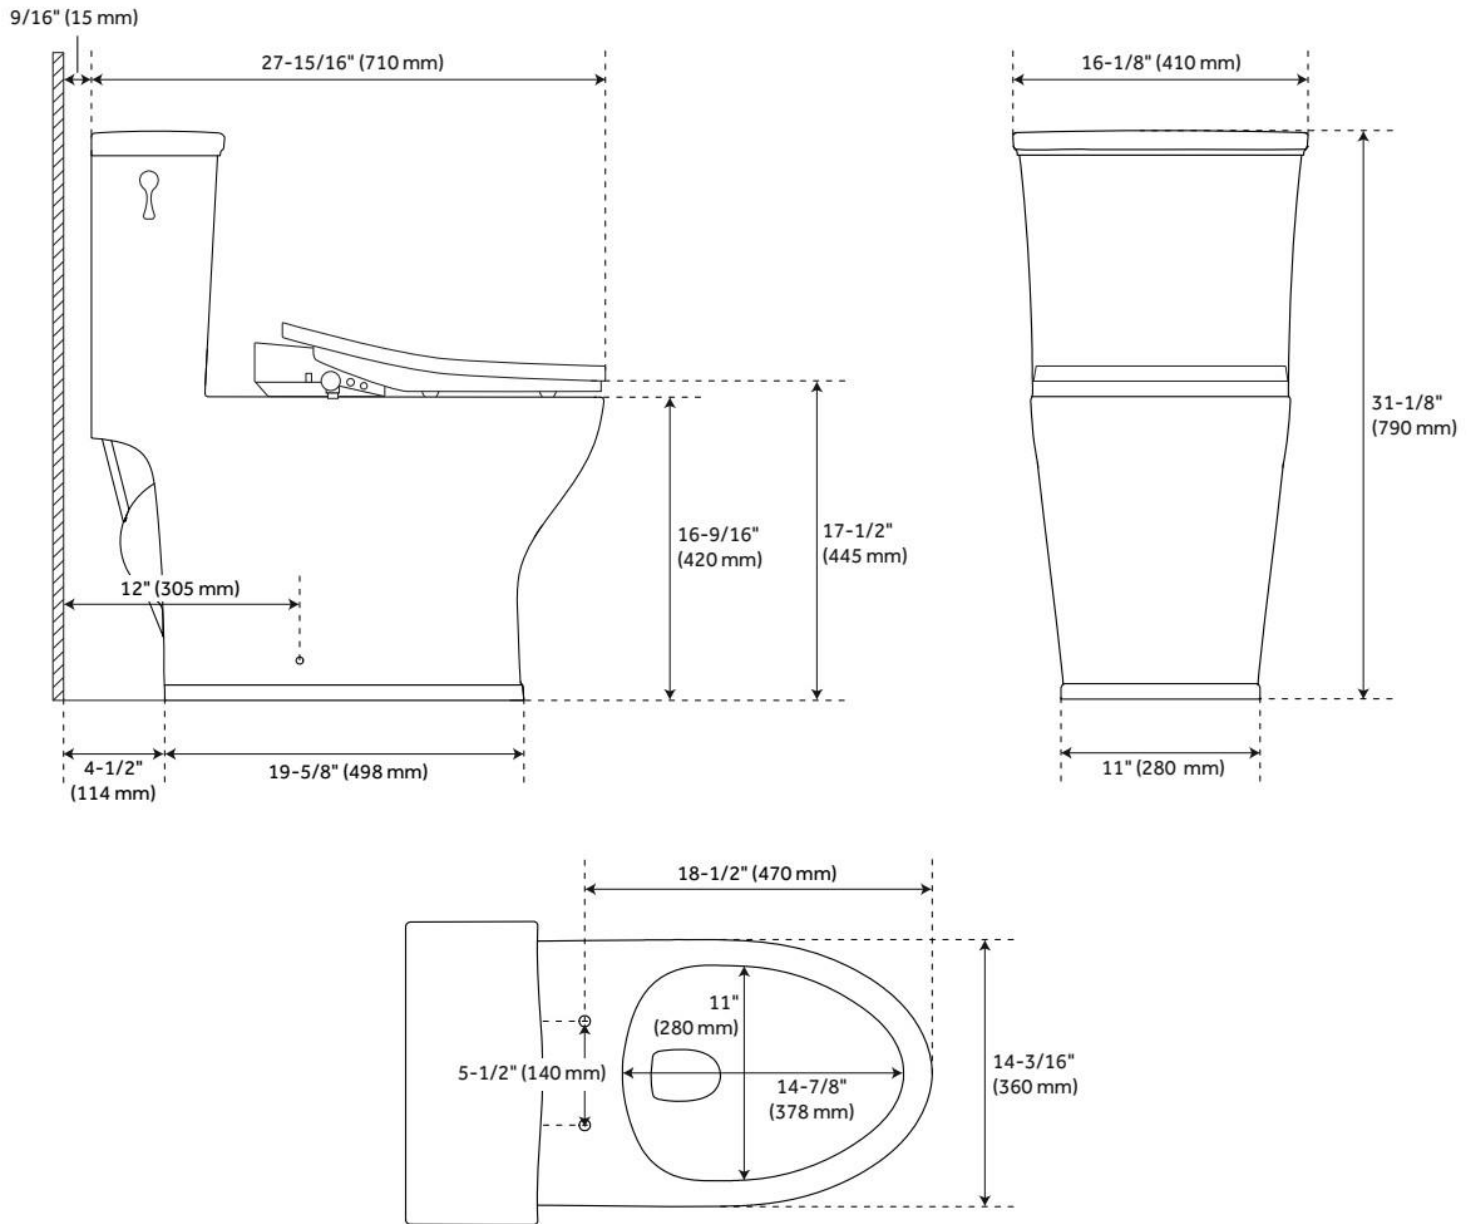

CARRAWAY ONE-PIECE ELONGATED TOILET - WHITE

SKU: 953015

Code: SHCR241S, SHBDS300

REVISED 8/28/2024