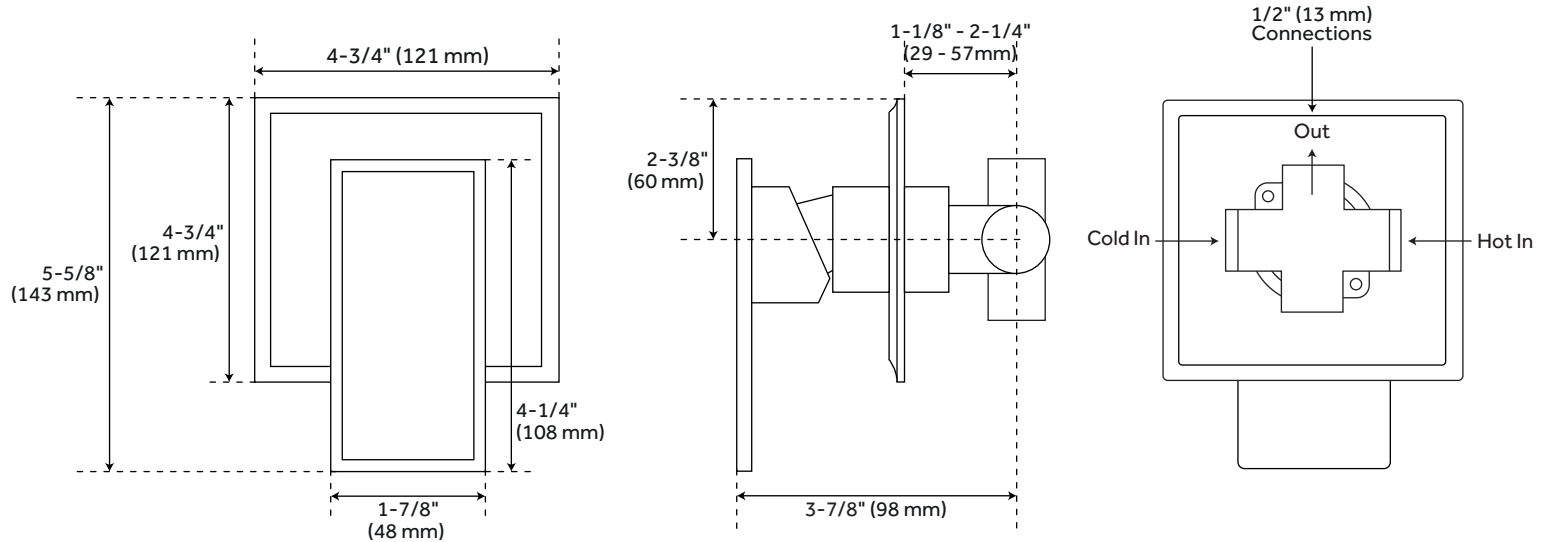

RYLE

SHOWER MIXING VALVE

SKU: 934424

FEATURES

Material: Brass
Handle Type: Lever
Handle Length: 4-1/4"
Length: 4-3/4"
Width: 4-3/4"
Depth: 3-7/8"
Height: 5-5/8"
Number of Outlets: 2

SIGNATURE HARDWARE LIFETIME WARRANTY

See website for warranty information

All product dimensions are nominal.

REVISED 05/02/2019