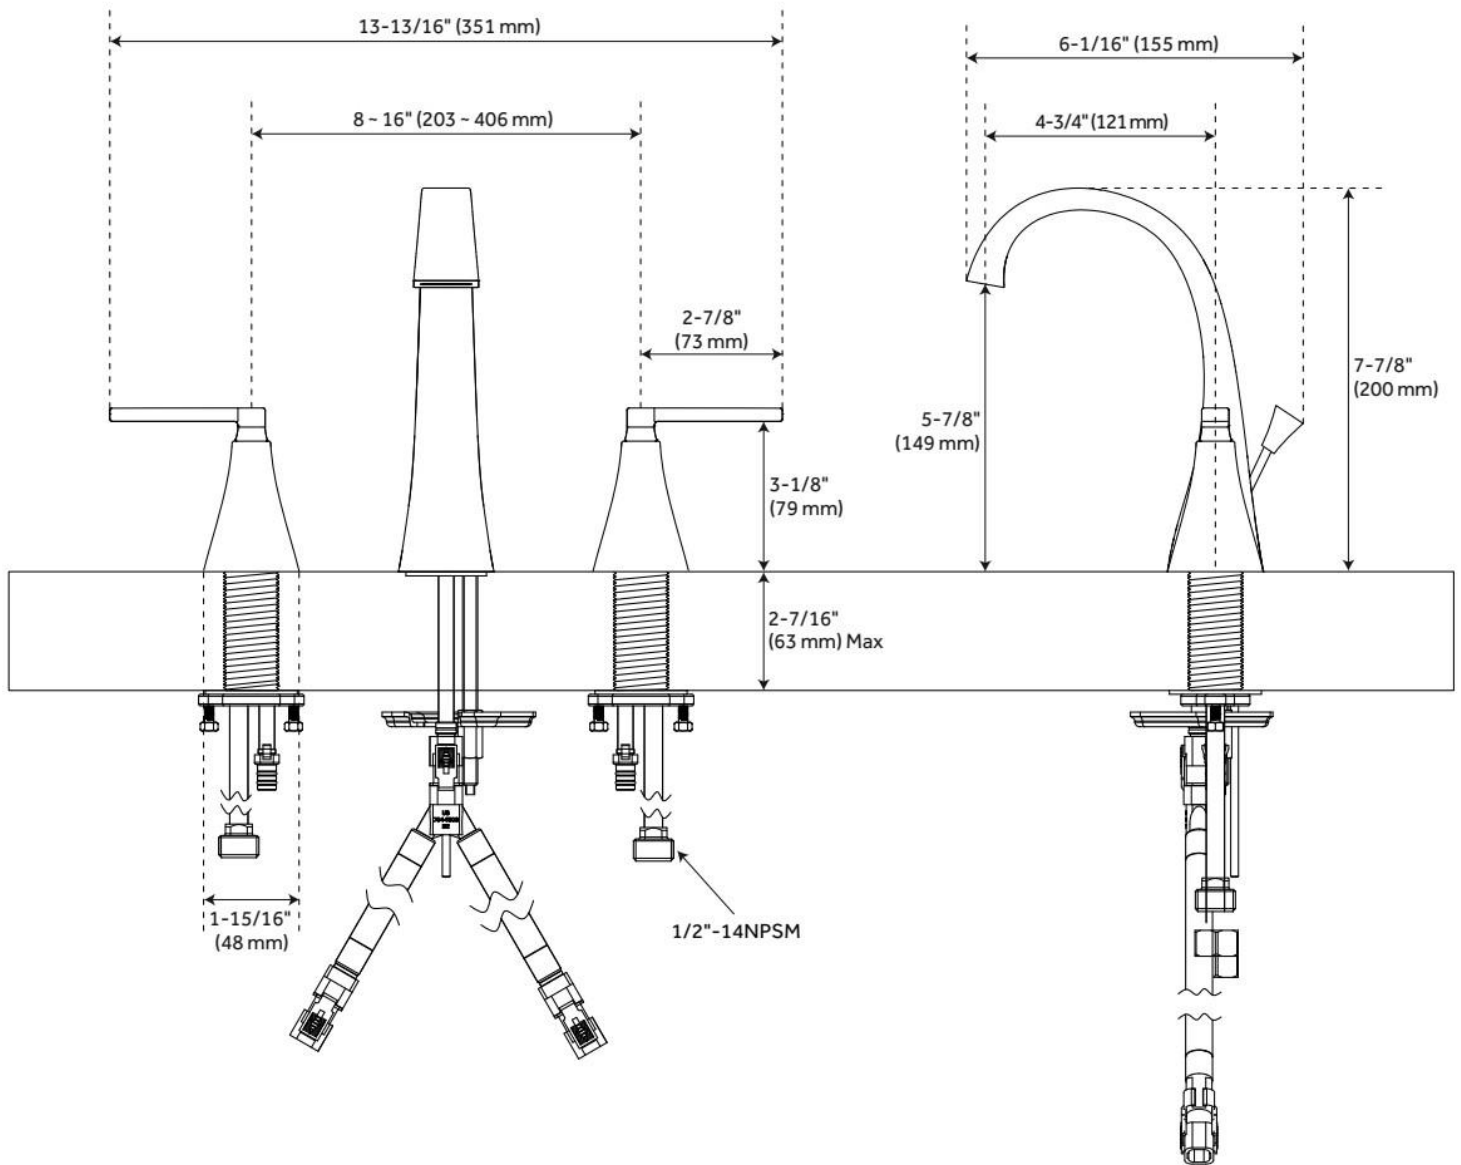

VILAMONTE WIDESPREAD BATHROOM FAUCET

SKU: 948600
Code: SHWSCVL807

REVISED 5/17/2024