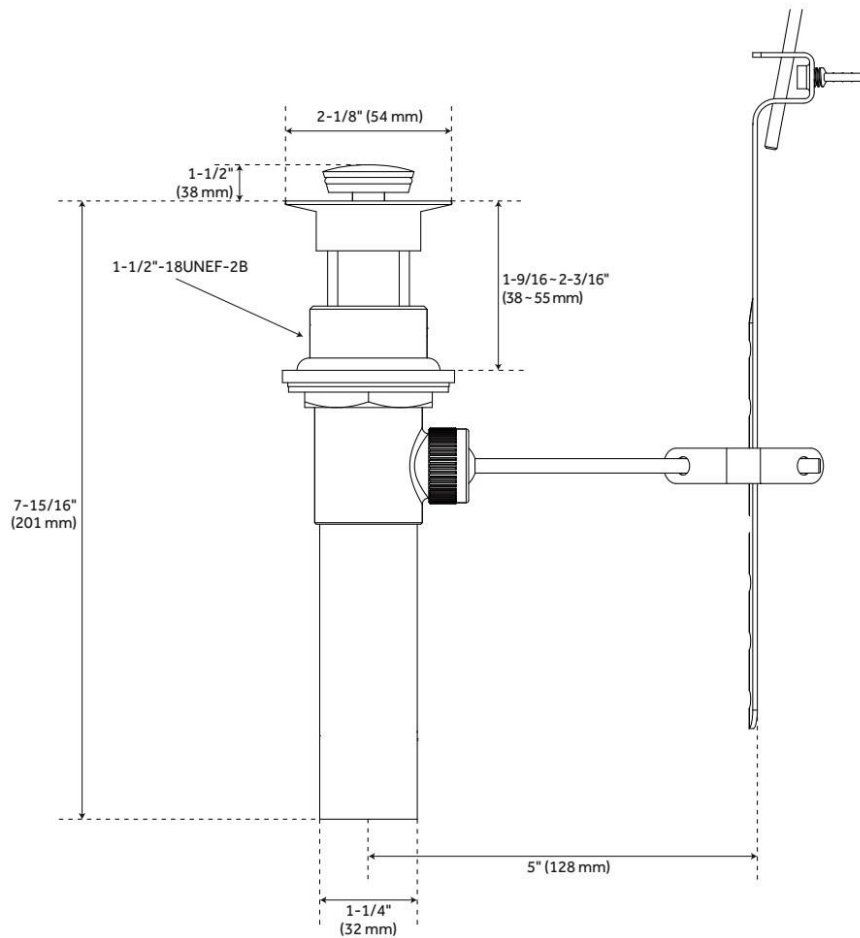

## FEATURES

Material: Metal construction for strength and durability  
Installation Type: Widespread  
Flow Rate: 1.2 gpm (4.5 L/min) @ 60 psi  
Cartridge Type: Ceramic Disc  
Swivel Spout: No  
Drain Type: Lift rod metal pop-up with overflow

## ADDITIONAL FEATURES

- Drain is only compatible with sinks that have an overflow.
- Requires 3-hole installation.
- Quick connect hoses.
- Metal handles.

REVISED 5/17/2024

# VILAMONTE WIDESPREAD BATHROOM FAUCET

SKU: 948600  
Code: SHWSCVL807

REVISED 5/17/2024