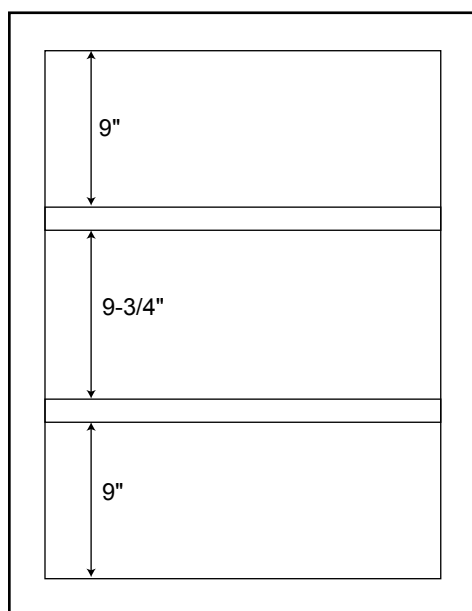

SPECIFICATIONS

24" Modero Medicine Cabinet

Overall Dimensions	24" W x 5-1/8" D (front to back) x 25-3/8" H
Mirror Dimensions	19-3/8" W - 25-1/4" H

All measurements are approximate.

Front

Interior

Side