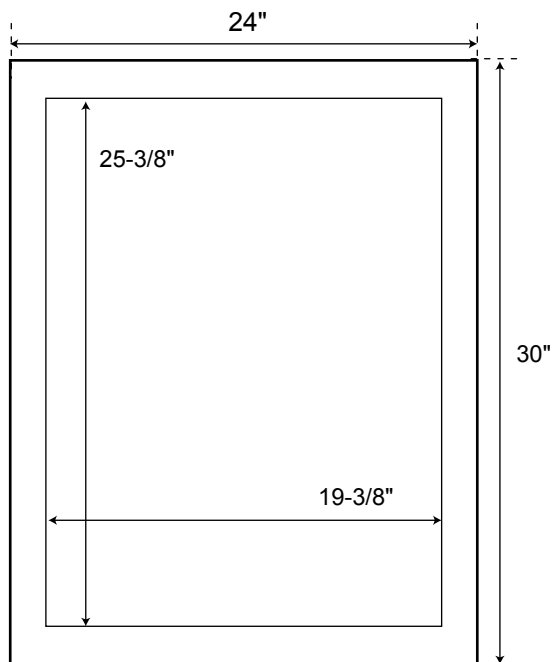

SPECIFICATIONS

24" Modero Medicine Cabinet

Overall Dimensions	24" W x 5-1/8" D (front to back) x 25-3/8" H
Mirror Dimensions	19-3/8" W - 25-1/4" H

All measurements are approximate.

Front

Interior

Side