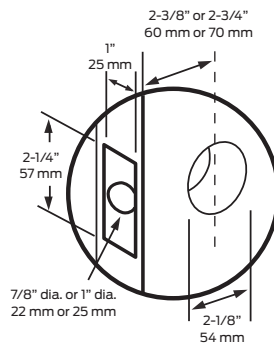

Door Preparation