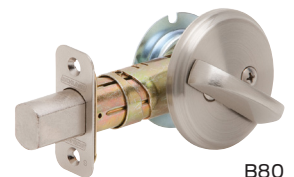

The Schlage Security Advantage

Three-piece design

Ready to go out of the box for quick installation

Sleek

Low profile face makes it difficult to grab with a wrench or unscrew

Versatile

Shield is easily removed to fit 1-1/2" cross-bore prep

Tougher

Thicker metal strike reinforcer has 3" screws for greater strength in the jamb

Rounded

Radius corners on strike plate for more attractive installation. 1-1/8" x 2-3/4" round corner strikes come standard

Secure

Integrated anti-pick shield with Snap & Stay™ self-adjusting tension provides added security and simplifies installation

Required 1" door prep required for larger bolt housing

UL Listed
Optional 3-hour UL Listed fire cup/latch available

Streamlined
Deep drawn housing delivers a seamless piece of steel from beginning of helix to back of bolt for greater latch/bolt reliability. Fits both 2-3/8" and 2-3/4" backsets

Code Compliant
ADA compliant thumbturn

Stronger
1/2" of bolt left in housing when bolt is thrown for added kick-in resistance

Solid
Zinc bolt has hardened steel pin inside that spins in response to sawing attack which makes it difficult to cut through

Unprecedented
Adjustable backset has the industry's only helical design that locks into place with no adjusting during installation. Fits both 2-3/8" and 2-3/4" backsets

B80

Available Functions

B60 - Single cylinder deadbolt

B62 - Double cylinder deadbolt

B80 - One-sided door bolt with thumbturn

B81 - Door bolt with exterior faceplate