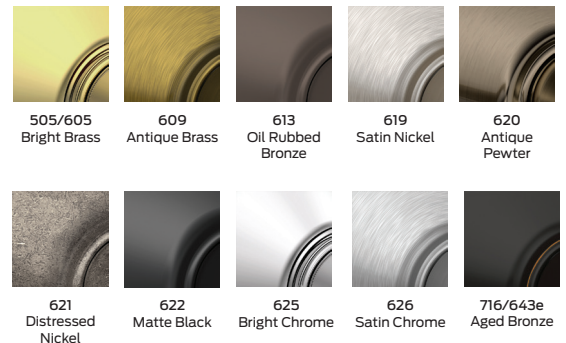

B62 - Double cylinder deadbolt

B80 - One-sided door bolt with thumbturn

B81 - Door bolt with exterior faceplate

Door Preparation

Finish Options

Visit Schlage.com to learn more.

About Allegion

Allegion (NYSE: ALLE) creates peace of mind by pioneering safety and security. As a \$2 billion provider of security solutions for homes and businesses, Allegion employs more than 8,000 people and sells products in more than 120 countries across the world. Allegion comprises 27 global brands, including strategic brands CISA®, Interflex®, LCN®, Schlage® and Von Duprin®. For more, visit www.allegion.com