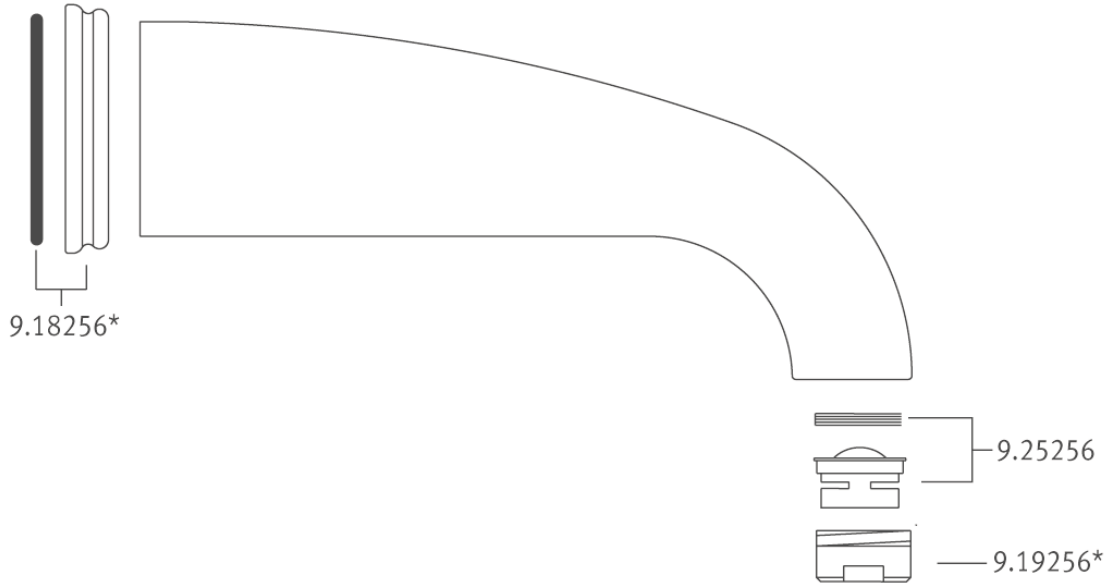

U.3805 Spare Parts