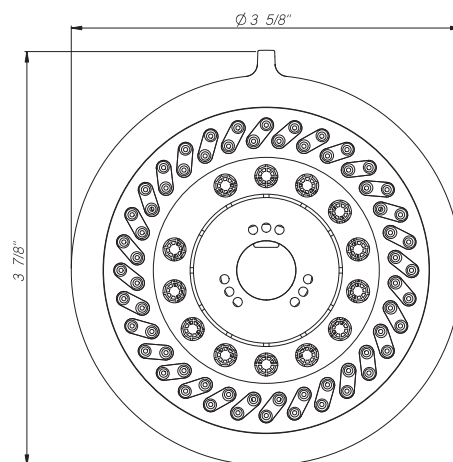

6-Function Showerhead

ROHL Perrin & Rowe® Bath

U.5800

FEATURES

- 6-function spray patterns
    - Classic Spray
    - Classic/Champagne
    - Champagne
    - Champagne/Massage
    - Massage
    - Classic/Massage
  - 1/2" female connection
  - Swivel connection
  - Restricted to 2.5 GPM
  - Anti-calcium components
  - 3/4"F to 1/2"M adaptor available
2. see part # U.5399

COLORS/FINISHES

- Polished Chrome
- Polished Nickel
- Satin Nickel
- Inca Brass
- English Bronze

WARRANTY

- 2 years on manufacturer defects