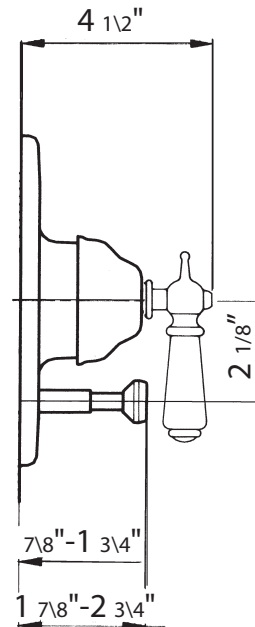

WARRANTY

- Limited Lifetime