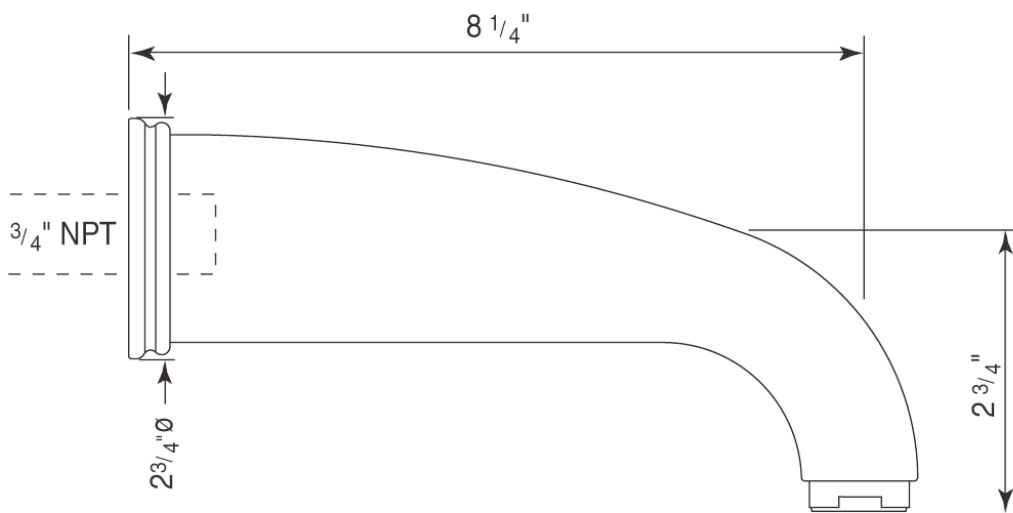

WARRANTY

- Limited Lifetime