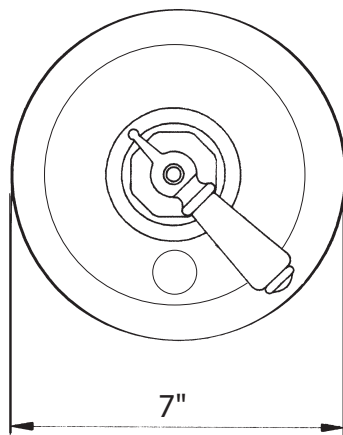

WARRANTY

- Limited Lifetime