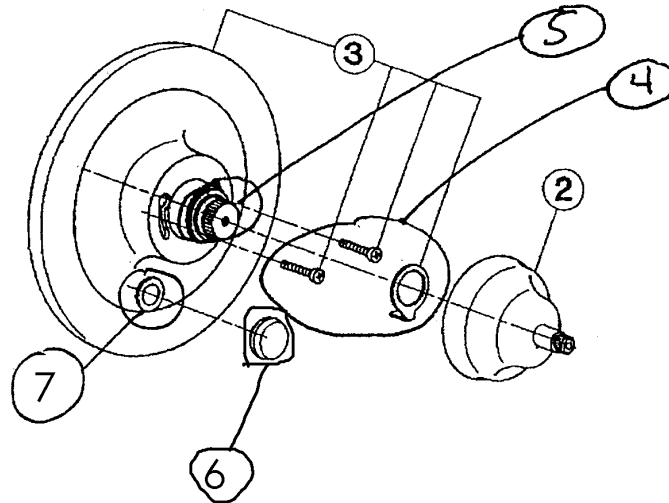

### FEATURES

- Single lever handle or cross handle
- Pressure balanced concealed bath or shower mixer trim
- Bath to shower diverter
- Coverplate, dome, handle and divert knob made from solid brass
- To Complete package order RMV-2 rough valve

## U.2000 Spare Parts

MOUNTING SCREWS+CAM+DIVERTER ASSEMBLY  
2303-1210 MOUNTING SCREWS

THERE ARE 2 PLASTIC PARTS  
FOR THE TRIM AND ROUGH:  
DRIVER 3103-1232  
ATTACHED TO THE STEM ON THE ROUGH  
INTERMEDIATE HANDLE ASSEMBLY 2303-0347  
ASSEMBLED ON THE OUTSIDE OF THE TRIM PLATE