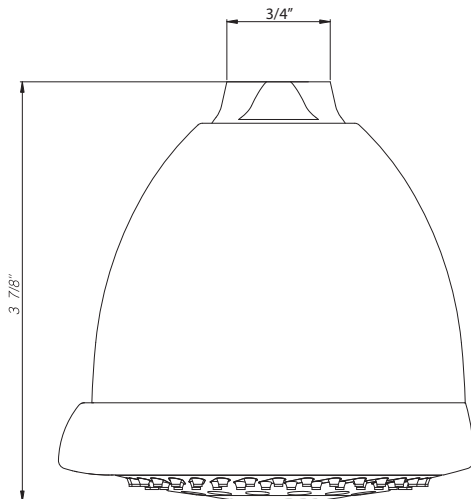

6-Function Showerhead

ROHL Perrin & Rowe® Bath

U.5800

FEATURES

- 6-function spray patterns
    - Classic Spray
    - Classic/Champagne
    - Champagne
    - Champagne/Massage
    - Massage
    - Classic/Massage
  - 1/2" female connection
  - Swivel connection
  - Restricted to 2.5 GPM
  - Anti-calcium components
  - 3/4"F to 1/2"M adaptor available
2. see part # U.5399

COLORS/FINISHES

- Polished Chrome
- Polished Nickel
- Satin Nickel
- Inca Brass
- English Bronze

WARRANTY

- 2 years on manufacturer defects