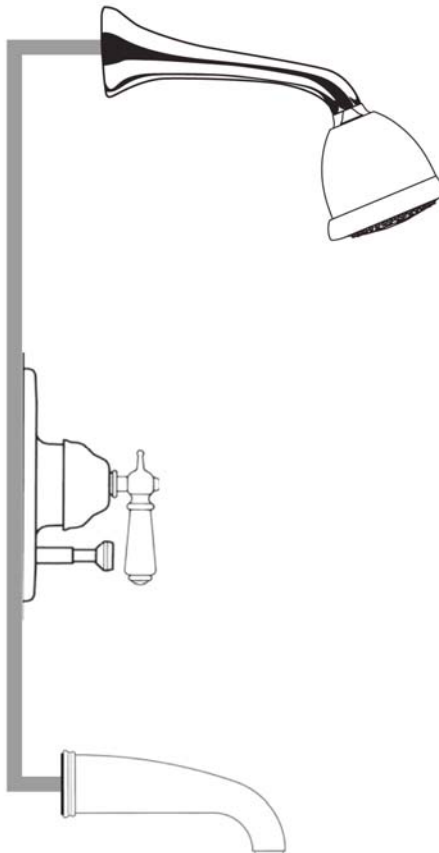

WARRANTY

- See individual component specs for warranty