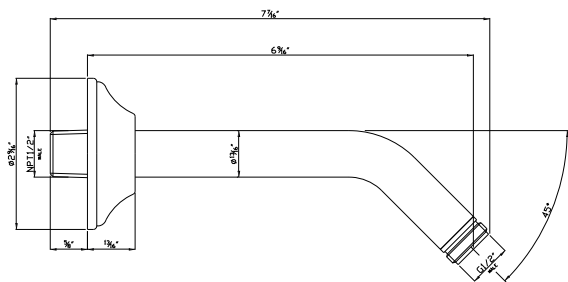

Shower Arm

ROHL Shower Collection

1440/6 6" Shower Arm

1440/8 8" Shower Arm

FEATURES

- Brass construction
- Sliding escutcheon
- 1/2" male thread inlet supply
- 1/2" male thread outlet supply

COLORS/FINISHES

- Polished Chrome
- Polished Nickel
- Satin Nickel
- Tuscan Brass
- Inca Brass
- Old Iron

WARRANTY

- 2 years on manufacturer defects*

* No Warranty On Tuscan Brass Finish (TCB)

1440/6