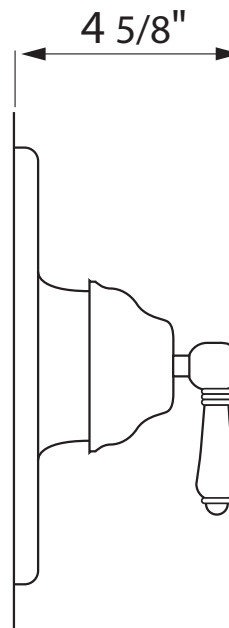

A1400LM & A1400LP

Consult your local ROHL showroom for additional information and specifications. For complete warranty details and a list of showrooms, go to www.rohlhome.com.