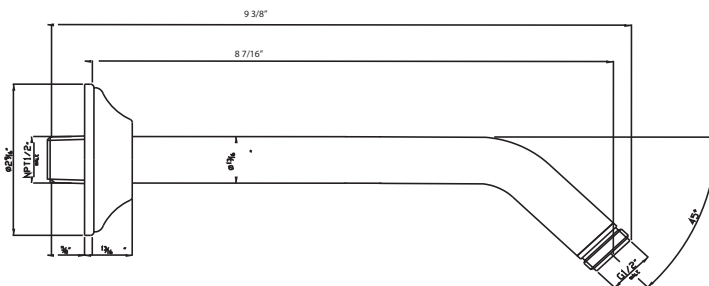

Shower Arm

ROHL Shower Collection

1440/6 6" Shower Arm

1440/8 8" Shower Arm

FEATURES

- Brass construction
- Sliding escutcheon
- 1/2" male thread inlet supply
- 1/2" male thread outlet supply

COLORS/FINISHES

- Polished Chrome
- Polished Nickel
- Satin Nickel
- Tuscan Brass
- Inca Brass
- Old Iron

WARRANTY

- 2 years on manufacturer defects*

* No Warranty On Tuscan Brass Finish (TCB)

1440/8