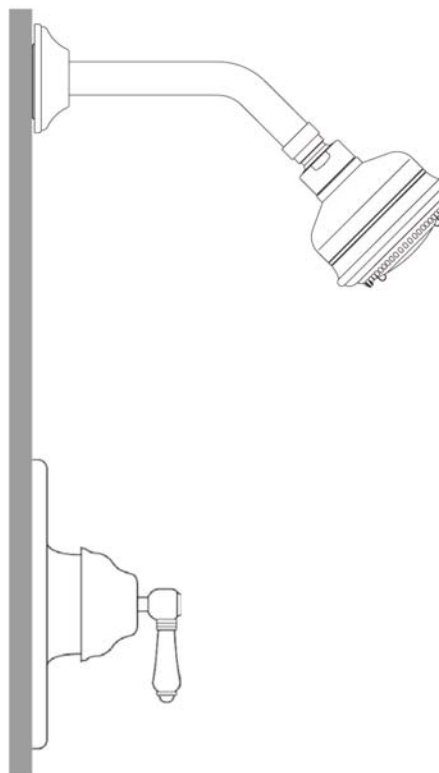

WARRANTY

- See individual component specs for warranty