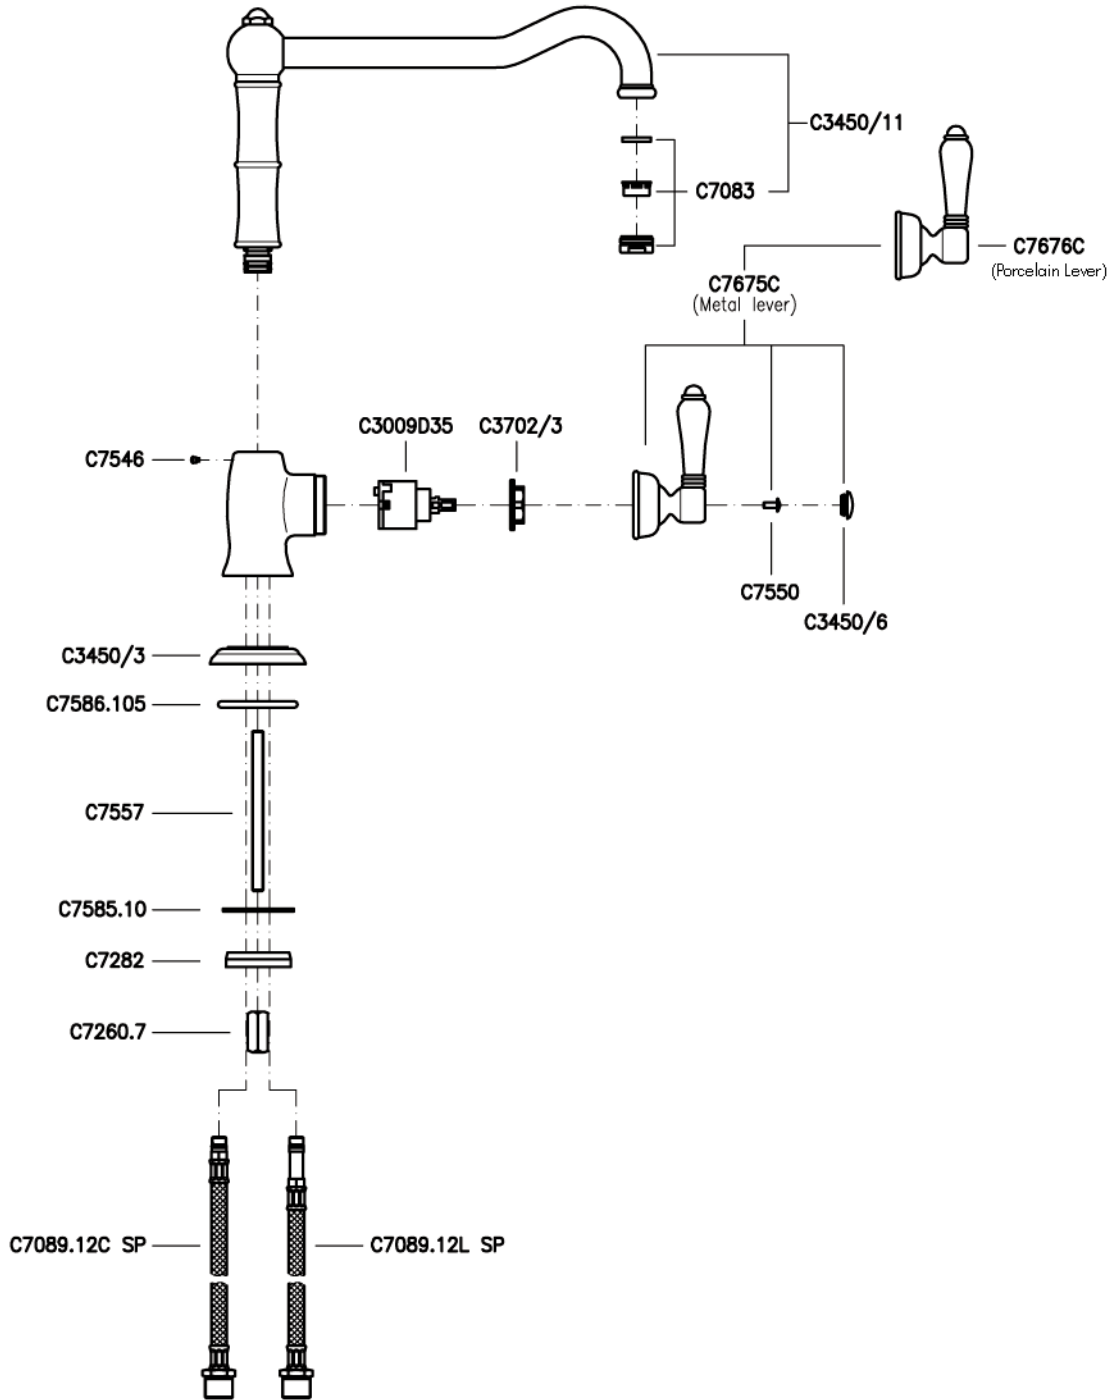

A3650/11 Spare Parts