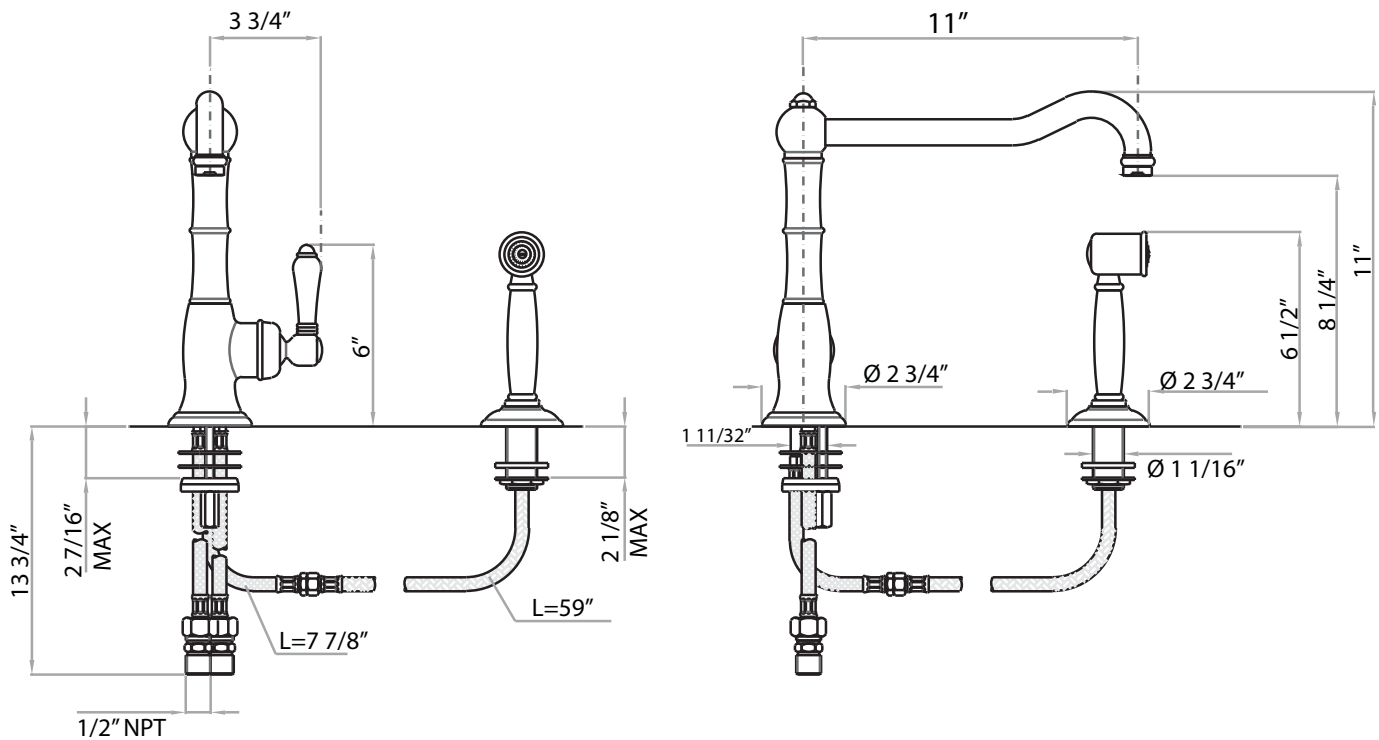

WARRANTY

- Limited Lifetime*
- No Warranty on Tuscan Brass Finish (TCB)